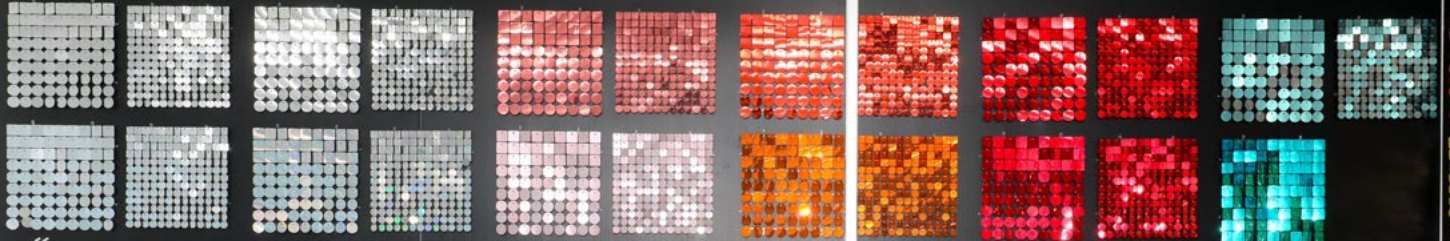

NEW Arrivals

f @ SequinWallsUKofficial

“Our wall from you looks absolutely stunning in real life, it is a top-quality!”

Lettersaglow, Huntingdon, Cambridgeshire

5 Star Customer Service

“So happy, it’s a show stopper! Everyone just goes “WOW” when they come in.”

E M Hair & Beauty, Liverpool