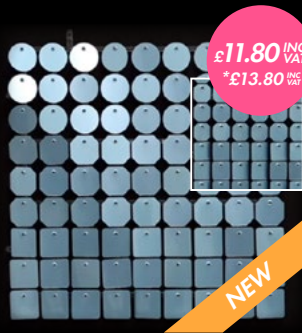

Colour: 30/Sky Blue

Blue shade with satin effect