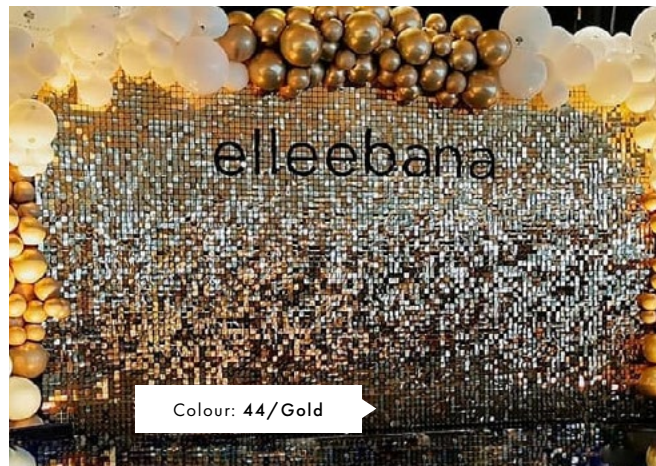

For high-end sparkle

We are difference!

- ✓ We have developed and use in the projects our own unique technology of coloured mirrored printing, with rich and highly vibrant colours.
- ✓ Made to last - our panels are manufactured from incredibly strong polymer material, imported from Japan and sequin film finished and cut to our exact specifications.
- ✓ Super-fast assembly and delivery process - we even have stock colours that can be produce in just 2 days and ship to many global locations.
- ✓ We are super-competitive on price.