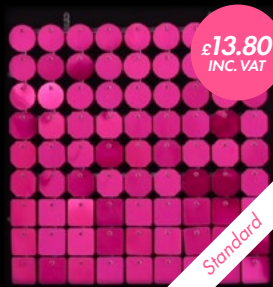

Colour: 39/Brown

Coffee brown colour with mirror effect.

Colours | Exterior

£13.80
INC. VAT

Standard

£14.90
INC. VAT

Pixel

Colour: 12/Hot Pink