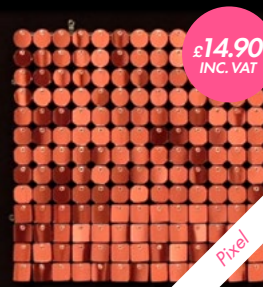

Colour: 14/Orange

Bright orange colour with glossy shine