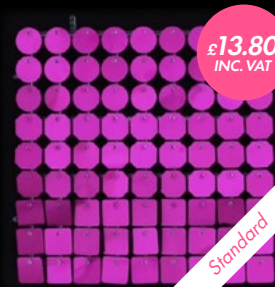

£13.80
INC. VAT

Standard