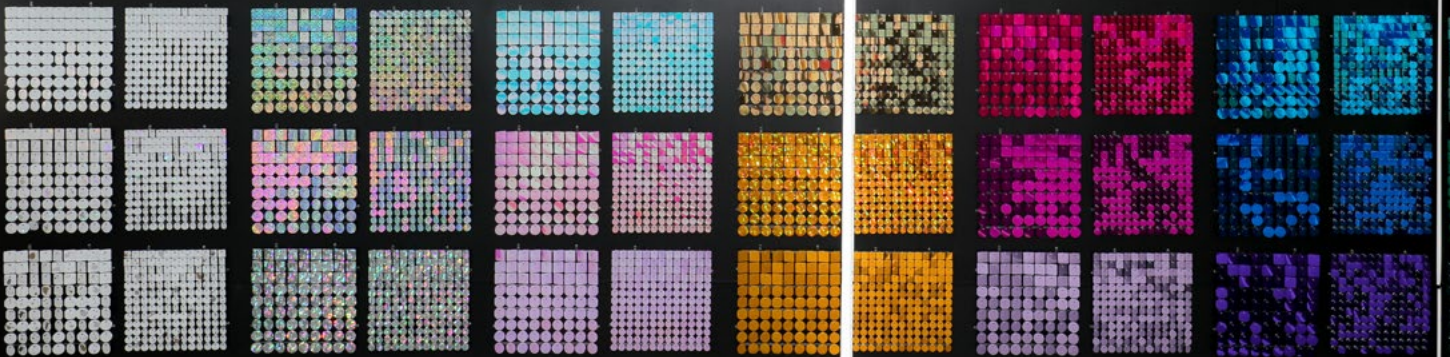

Basic Colours & Special Effects

Bright and rich colours and special effects, many of which have no analogues and are created by us specifically for decorators and decorators.