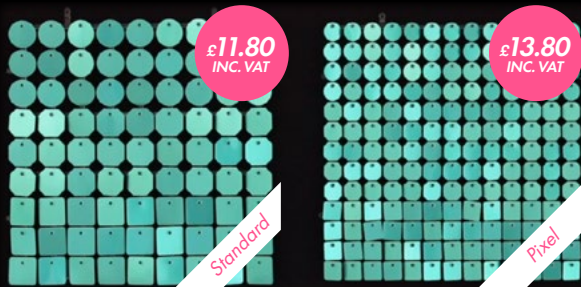

Colours | Interior

Colour: 25/Mint

Delegate mint colour with matte effect