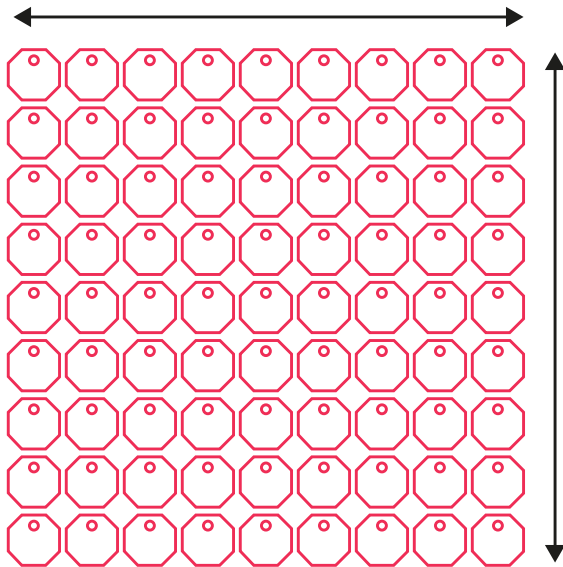

Designs of any size

From 30 cm to unlimited number of square meters.

Easy throughout

Panel is 5 times lighter than analogues, is attached to the surface with screws, brackets and even two-sided adhesive tape.

100% colour retention

The coating is resistant to UV rays and has a high reflectance.

Specifications

Standard

Panel dimensions: 300x300mm

Disc size: 30x30mm

3 types of reflective elements:

○ Circle □ Square ◻ Octagon