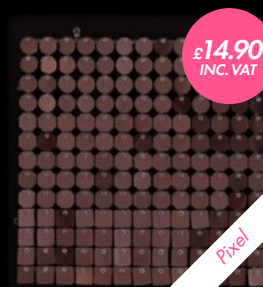

Colours | Exterior

Bright and saturated gold colour with high quality mirror effect

Dense and saturated red gold with mirror effect

The tender colour of pink gold with mirror effect

Intense red gold colour with shades of orange

Bright orange colour with glossy shine

Coffee brown colour with mirror effect.