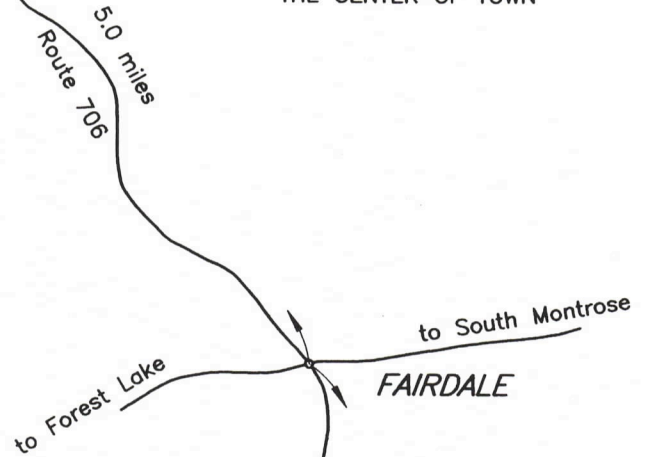

EXIT ROUTE 81 NORTH AT NEW MILFORD, NEW EXIT 223 (OLD EXIT 67). FOLLOW SIGNS TO MONTROSE. TURN LEFT AT STOP SIGN AND PROCEED TO BLINKER LIGHT IN NEW MILFORD (APPROXIMATELY 1.0 MILE). THIS IS THE INTERSECTION OF ROUTE NO. 11. TURN LEFT ON ROUTE 11 AND PROCEED APPROXIMATELY 1.0 MILE TO THE INTERSECTION OF ROUTE 706. TURN RIGHT ON ROUTE 706, CROSS OVER CONCRETE BRIDGE AND CONTINUE ON ROUTE 706 TO MONTROSE.

Court House  
MONTROSE  
Traffic Light

ALL MILEAGE IS FROM THE TRAFFIC LIGHT IN THE CENTER OF TOWN

Directions to  
**Hausmann's Hidden Hollow**  
Hunter Clays