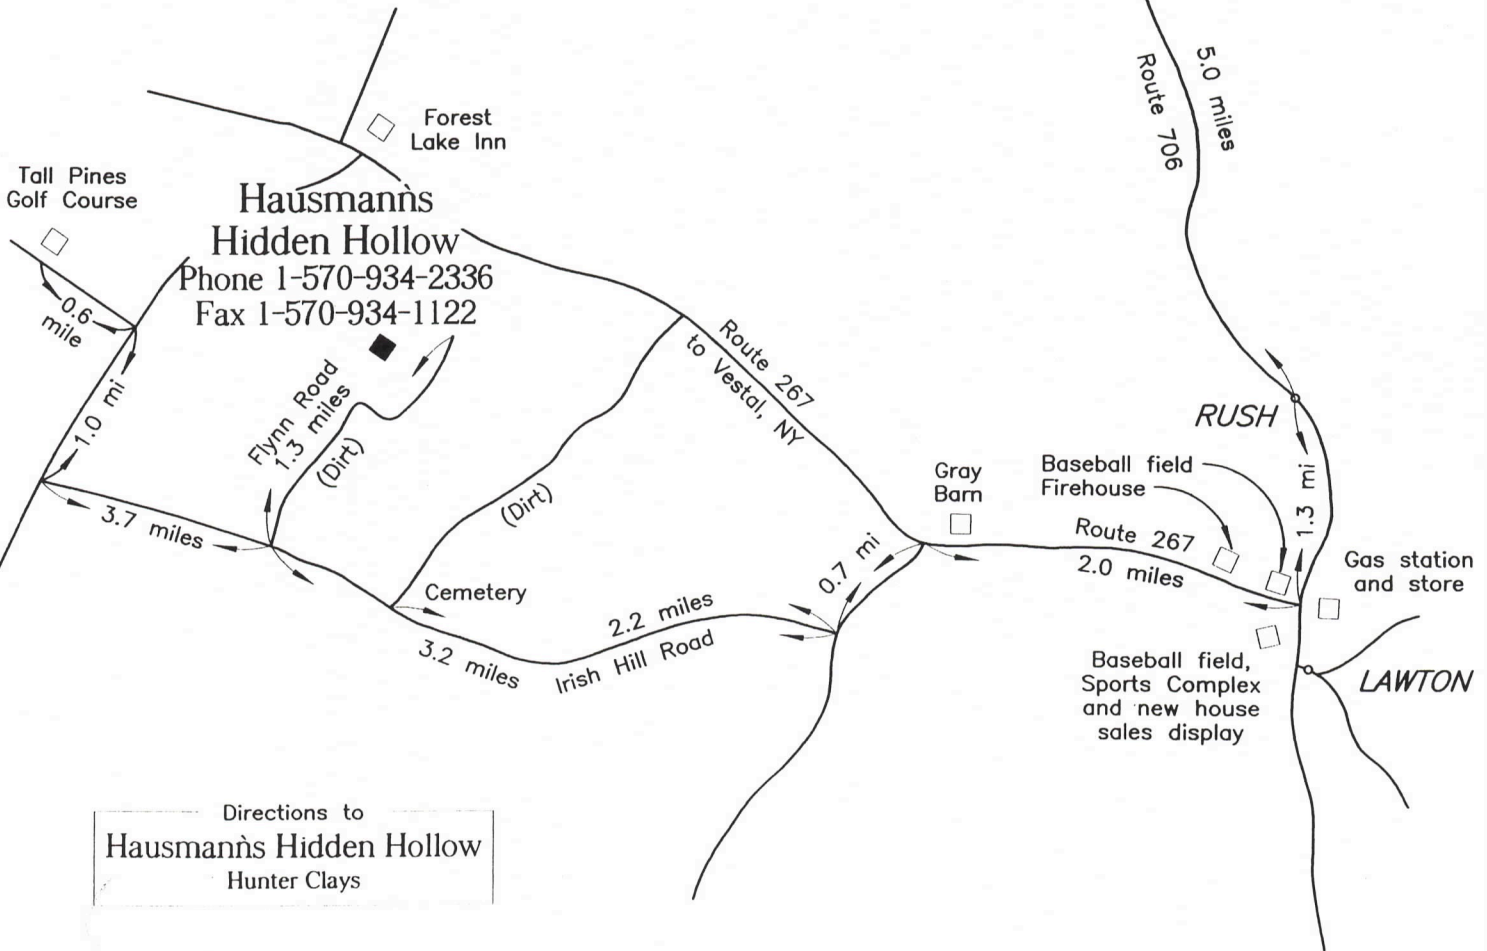

EXIT ROUTE 81 NORTH AT NEW MILFORD, NEW EXIT 223 (OLD EXIT 67). FOLLOW SIGNS TO MONTROSE. TURN LEFT AT STOP SIGN AND PROCEED TO BLINKER LIGHT IN NEW MILFORD (APPROXIMATELY 1.0 MILE). THIS IS THE INTERSECTION OF ROUTE NO. 11. TURN LEFT ON ROUTE 11 AND PROCEED APPROXIMATELY 1.0 MILE TO THE INTERSECTION OF ROUTE 706. TURN RIGHT ON ROUTE 706, CROSS OVER CONCRETE BRIDGE AND CONTINUE ON ROUTE 706 TO MONTROSE.

Court House  
MONTROSE  
Traffic Light

ALL MILEAGE IS FROM THE TRAFFIC LIGHT IN THE CENTER OF TOWN

Directions to  
**Hausmann's Hidden Hollow**  
Hunter Clays