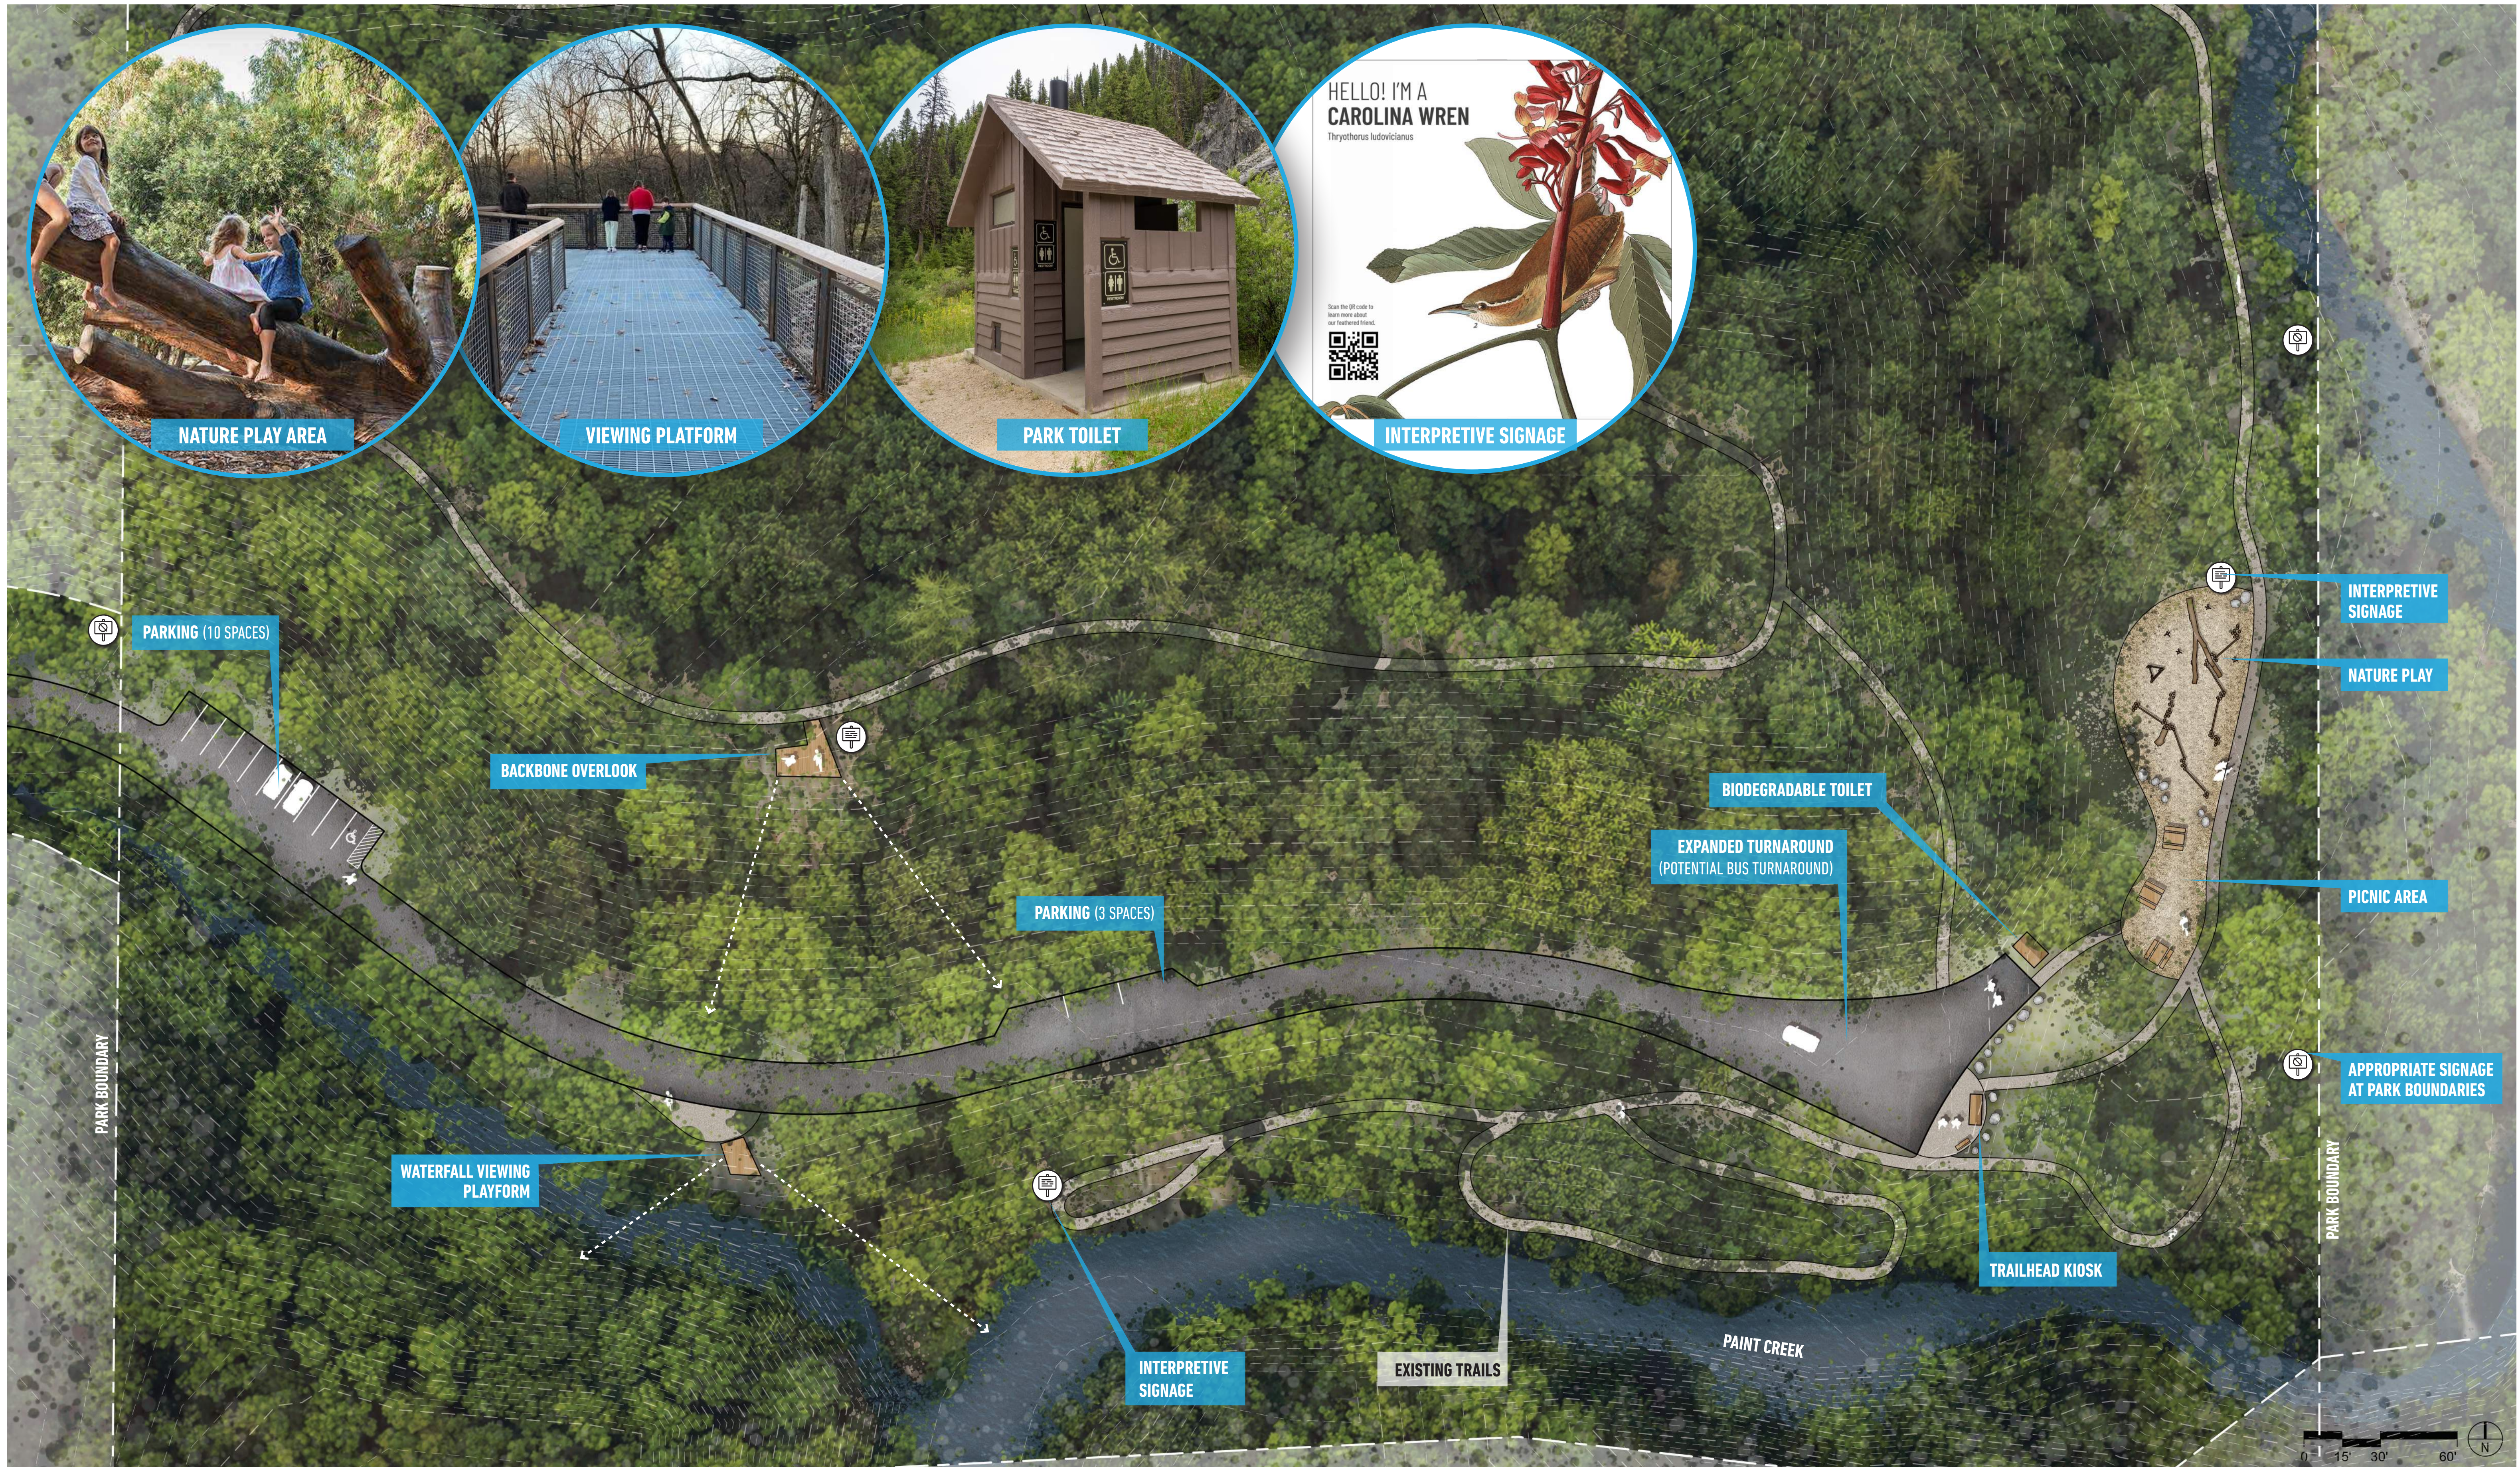

MONUMENT SIGN

ENTRY PIER & GATES

INFO KIOSK & STONE SEATWALL

INFO KIOSK

VIEWING PLATFORM

CANOPY BRIDGE

NATURE PLAY

OUTDOOR CLASSROOM

NATURE PLAY & PICNIC AREA

INTERPRETIVE SIGNAGE

INFO KIOSK

PARK ENTRY SIGNAGE

PARK HISTORY/ INTERPRETATION

PARK HISTORY/ INTERPRETATION

VIEWING PLATFORM

INTERPRETIVE SIGNAGE

OUTDOOR CLASSROOM