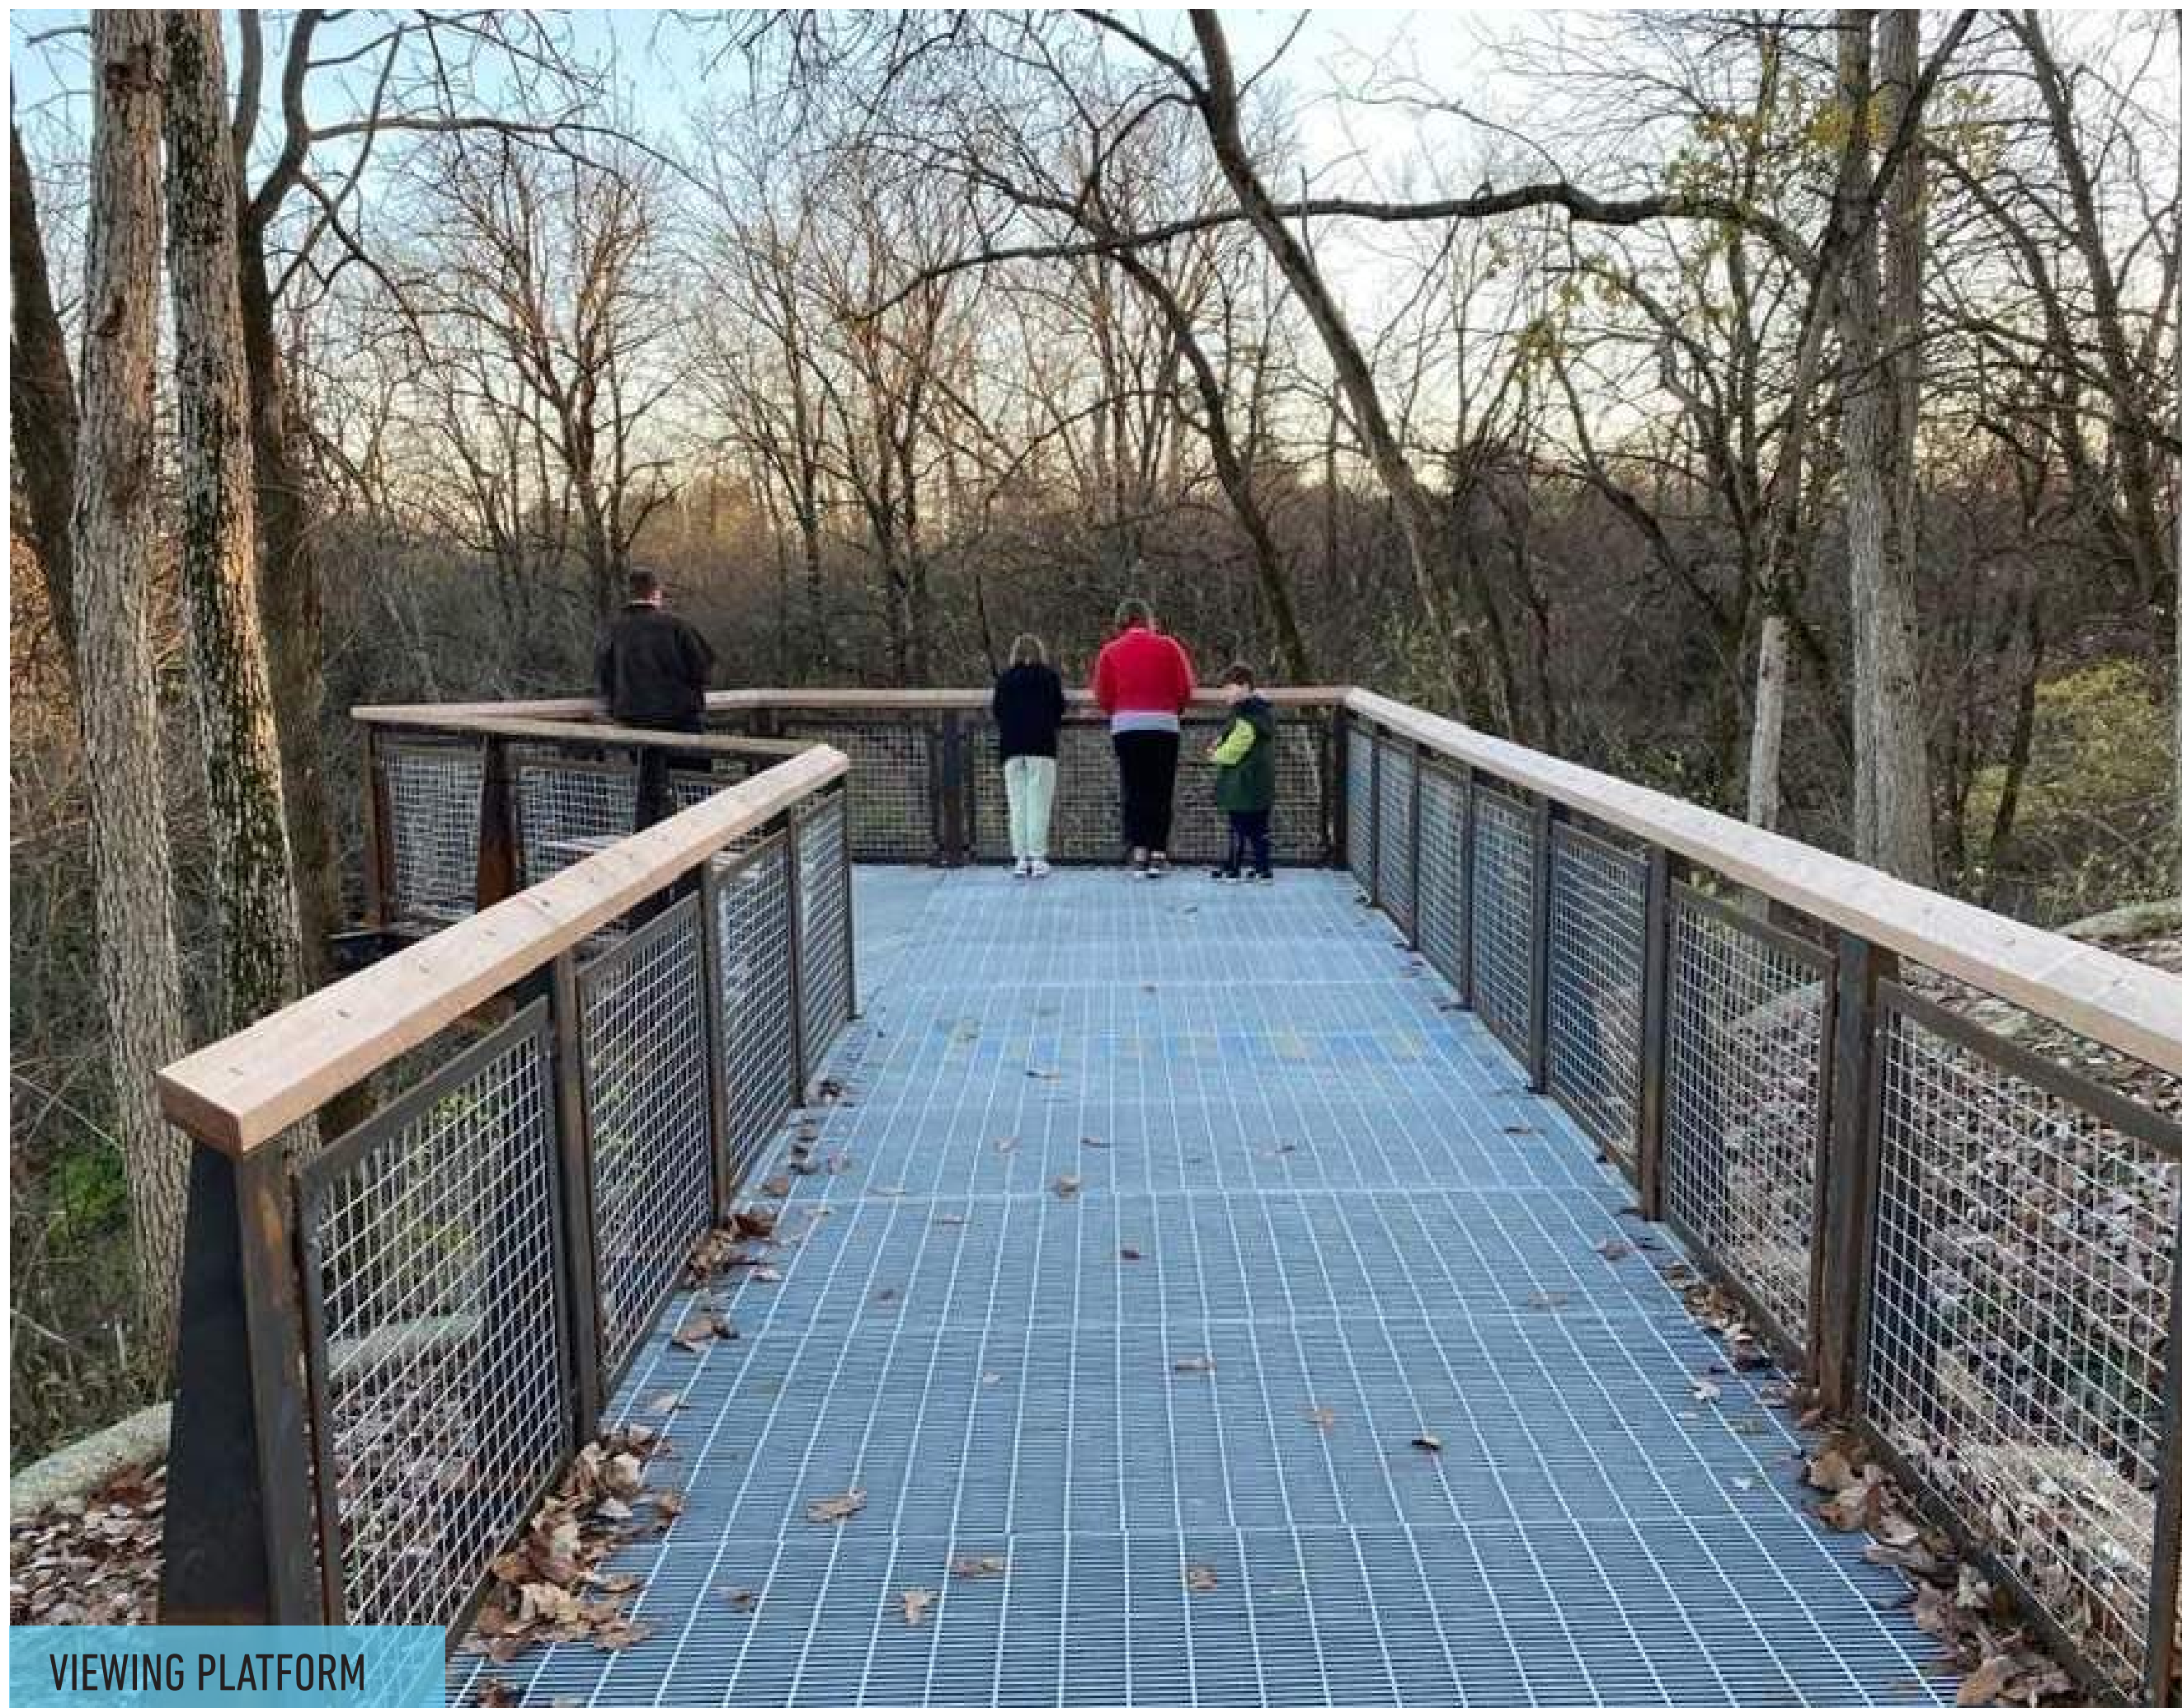

MONUMENT SIGN

ENTRY PIER & GATES

INFO KIOSK & STONE SEATWALL

INFO KIOSK

VIEWING PLATFORM

CANOPY BRIDGE

NATURE PLAY

OUTDOOR CLASSROOM

NATURE PLAY & PICNIC AREA

INTERPRETIVE SIGNAGE

INFO KIOSK

PARK ENTRY SIGNAGE

PARK HISTORY/ INTERPRETATION

PARK HISTORY/ INTERPRETATION

VIEWING PLATFORM

INTERPRETIVE SIGNAGE

OUTDOOR CLASSROOM