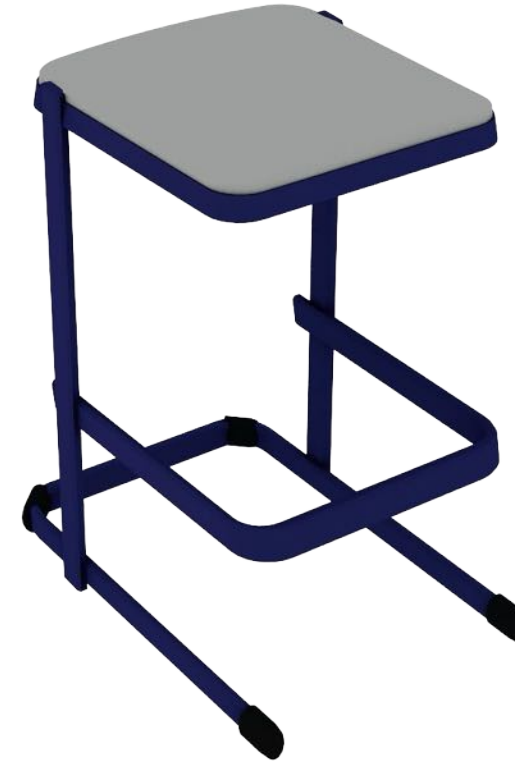

PRODUCT H125

LAB STOOL OPTION- 1

Material : Wood & Metal
Dim: 380mmx600mm
Durable, Anti-Scratch, and High-Strength

Available Colors