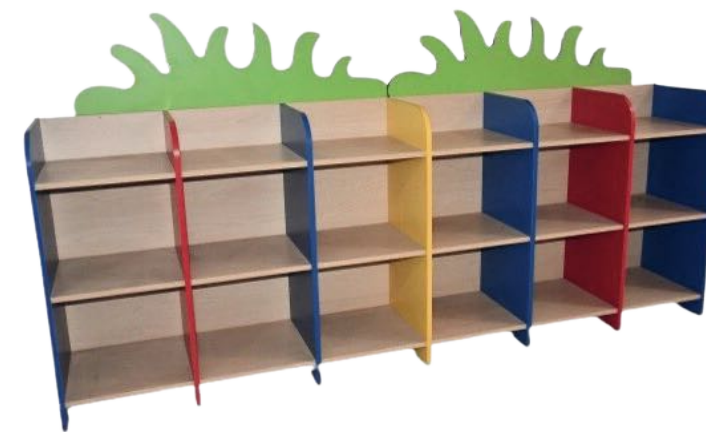

Available Colors 

SENIOR STORAGE

PRODUCT H120

CHART HOLDER

Material : Wood
Size: W 750mm D 600mm H 600mm
Durable, Anti-Scratch, and High-Strength

Available Colors 

PRODUCT P121

PODIUM

Material : Wood
Size: W 750mm D 600mm H 1200mm
Durable, Anti-Scratch, and High-Strength

Available Colors 

PRODUCT N122

STORAGE OPTION 3

Material : Wood
Size: W 2400mm D 400mm H 900mm
Durable, Anti-Scratch, and High-Strength