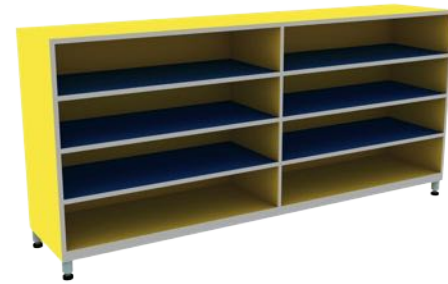

JUNIOR STORAGE

PRODUCT N061

STORAGE OPTION- 17

Material : Wood
Size: W 2400mm, D 400mm, H 900mm
Durable, Anti-Scratch, and High-Strength

Available Colors