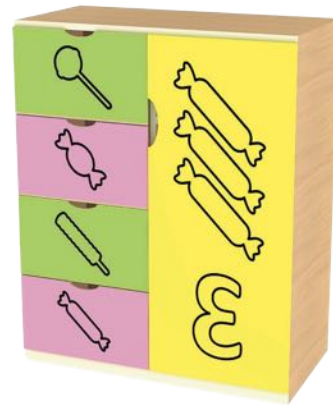

Available Colors

PRODUCT N052

STORAGE OPTION- 8

Material : Wood
 Size: W 750mm, D 400mm, H 900mm
 Durable, Anti-Scratch, and High-Strength

Available Colors

JUNIOR STORAGE

PRODUCT N053

STORAGE OPTION- 9

Material : Wood
 Size: W 750mm, D 400mm, H 900mm
 Durable, Anti-Scratch, and High-Strength

Available Colors

PRODUCT N054

STORAGE OPTION- 10

Material : Wood
 Size: W 750mm, D 400mm, H 900mm
 Durable, Anti-Scratch, and High-Strength