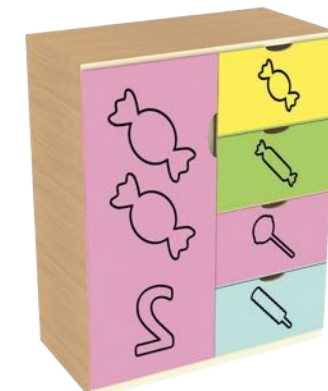

PRODUCT N052

STORAGE OPTION- 8

Material : Wood
Size: W 750mm, D 400mm, H 900mm
Durable, Anti-Scratch, and High-Strength

Available Colors