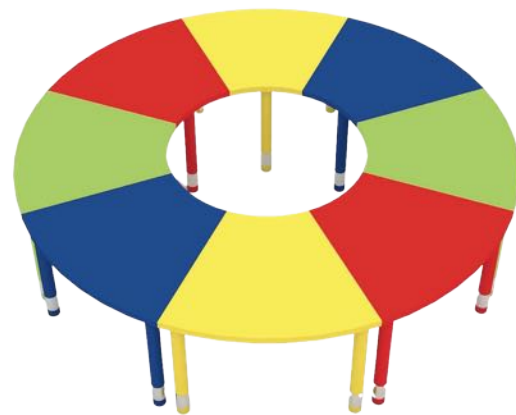

Available Colors

PRODUCT N023

BANANA TABLE

Material : Plastic
 Size: 1800x600mm, Hight: 380-600mm
 Durable, Anti-Scratch, and High-Strength

Available Colors

PRODUCT N024

CLUSTER TABLE

Material : Plastic
 Hight: 380-600mm, Dia: 1800mm
 Durable, Anti-Scratch, and High-Strength

Available Colors

JUNIOR TABLE

PRODUCT N025

CLUSTER TABLE- 2

Material : Wood
 Size: 1200x600mm, Hight: 380-600mm
 Durable, Anti-Scratch, and High-Strength

Available Colors

PRODUCT N026

DETACHABLE TABLE- 1

Material : Wood
 Hight: 380-600mm, Dia: 1800mm
 Durable, Anti-Scratch, and High-Strength

Available Colors

PRODUCT N027

DETACHABLE TABLE-2

Material : Wood
 Hight: 380-600mm, Dia: 1200mm
 Durable, Anti-Scratch, and High-Strength