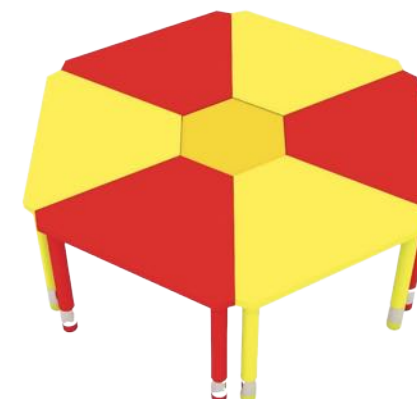

Available Colors

PRODUCT N021

PIE TABLE

Material : Plastic
 Size: 600x400,450mm, Hight: 380-600mm
 Durable, Anti-Scratch, and High-Strength

Available Colors

PRODUCT N022

ARC TABLE

Material : Plastic
 Hight: 380-600mm, Dia: 750mm
 Durable, Anti-Scratch, and High-Strength

Available Colors

PRODUCT N023

BANANA TABLE

Material : Plastic
 Size: 1800x600mm, Hight: 380-600mm
 Durable, Anti-Scratch, and High-Strength

Available Colors

PRODUCT N024

CLUSTER TABLE

Material : Plastic
 Hight: 380-600mm, Dia: 1800mm
 Durable, Anti-Scratch, and High-Strength

Available Colors

JUNIOR TABLE

PRODUCT N025

CLUSTER TABLE- 2

Material : Wood
 Size: 1200x600mm, Hight: 380-600mm
 Durable, Anti-Scratch, and High-Strength

Available Colors

PRODUCT N026

DETACHABLE TABLE- 1