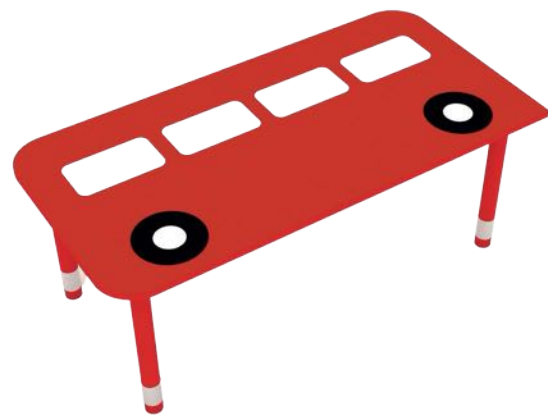

PRODUCT N018

BUS TABLE

Material : Plastic
Size: 1800x900mm, Hight: 380-600mm
Durable, Anti-Scratch, and High-Strength

Available Colors