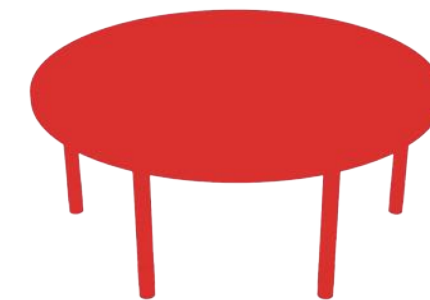

PRODUCT N030

CIRCLE TABLE

Material : Wood
Hight: 380-600mm, Dia: 1200mm
Durable, Anti-Scratch, and High-Strength

Available Colors