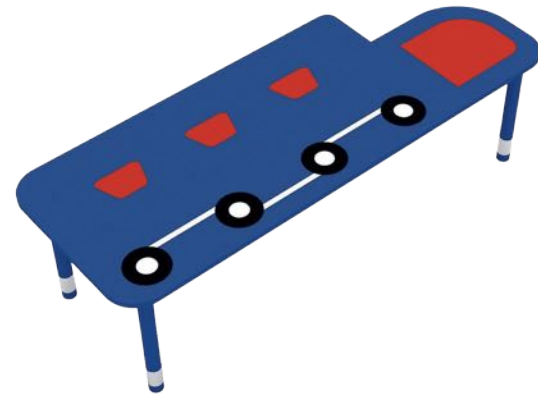

Available Colors

PRODUCT N016

SCALE TABLE

Material : Wood
 Size: 1200*600mm, Hight: 380-600mm
 Durable, Anti-Scratch, and High-Strength

Available Colors

JUNIOR TABLE

PRODUCT N017

TRUCK TABLE

Material : Plastic
 Size: 1800x900mm, Hight: 380-600mm
 Durable, Anti-Scratch, and High-Strength

Available Colors

PRODUCT N018

BUS TABLE

Material : Plastic
 Size: 1800x900mm, Hight: 380-600mm
 Durable, Anti-Scratch, and High-Strength