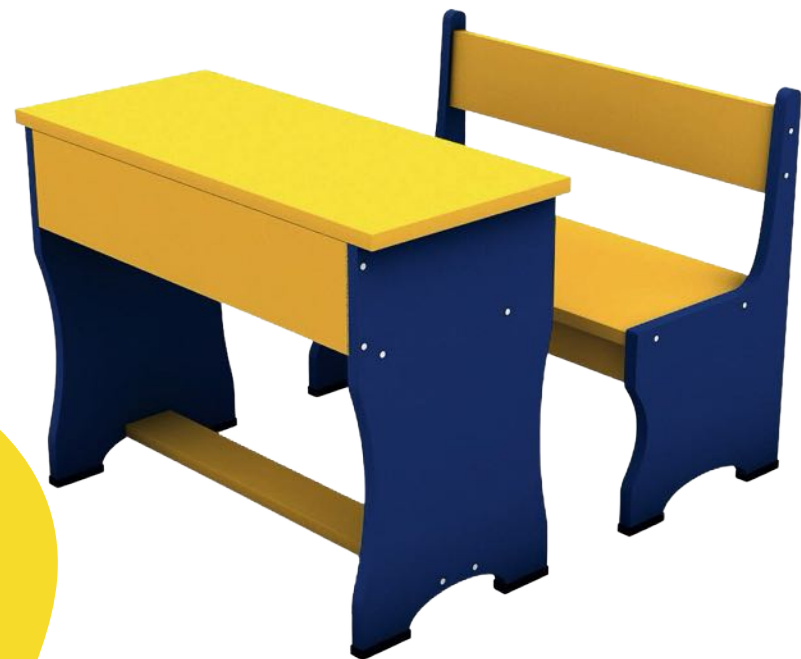

PRODUCT B097

BENCH OPTION- 2

Material : Wood
D Size: W 900mm D 400mm H 600mm (Desk)
C Size: W 900mm D 300mm, H 600mm (Chair)
Durable, Anti-Scratch, and High-Strength

Available Colors