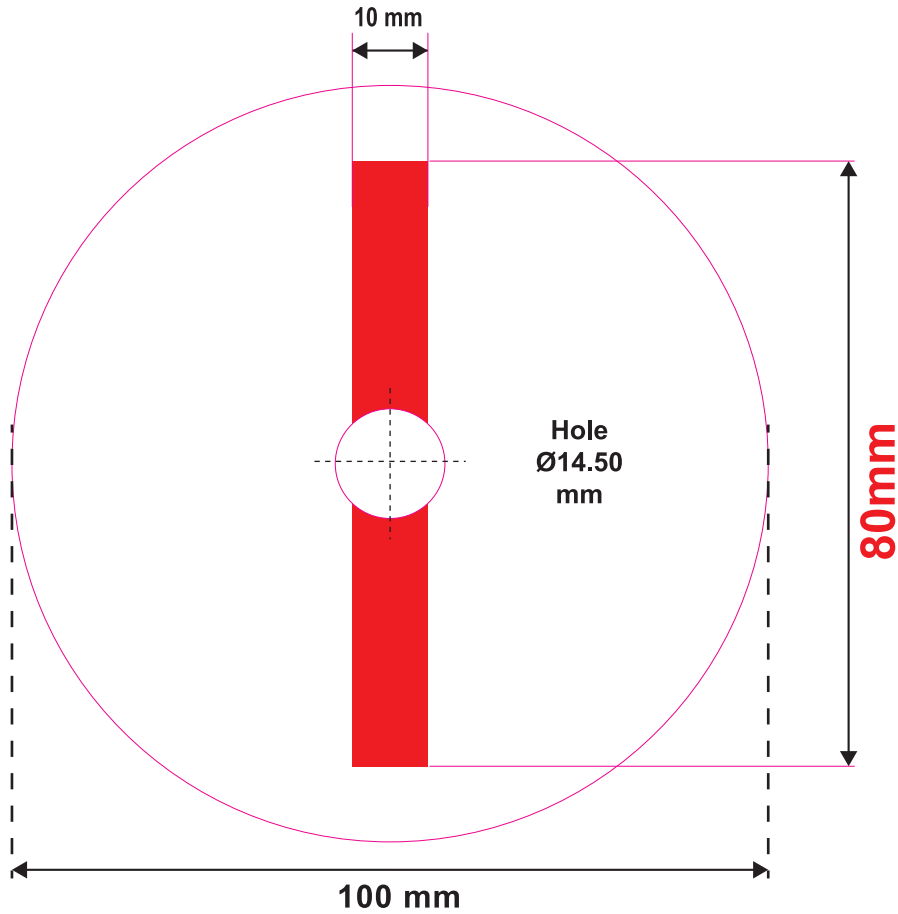

1 - DANGER PLATE

Quantity - 708 Pcs

2 - NUMBER PLATE

Quantity : 685 Pcs

3 - CIRCUIT PLATE

Quantity : 354 Pcs Each I & II

4 - PHASE PLATE

Quantity : 236 Pcs each color

5 - Name Plate

300mm

Quantity : 295 Pcs