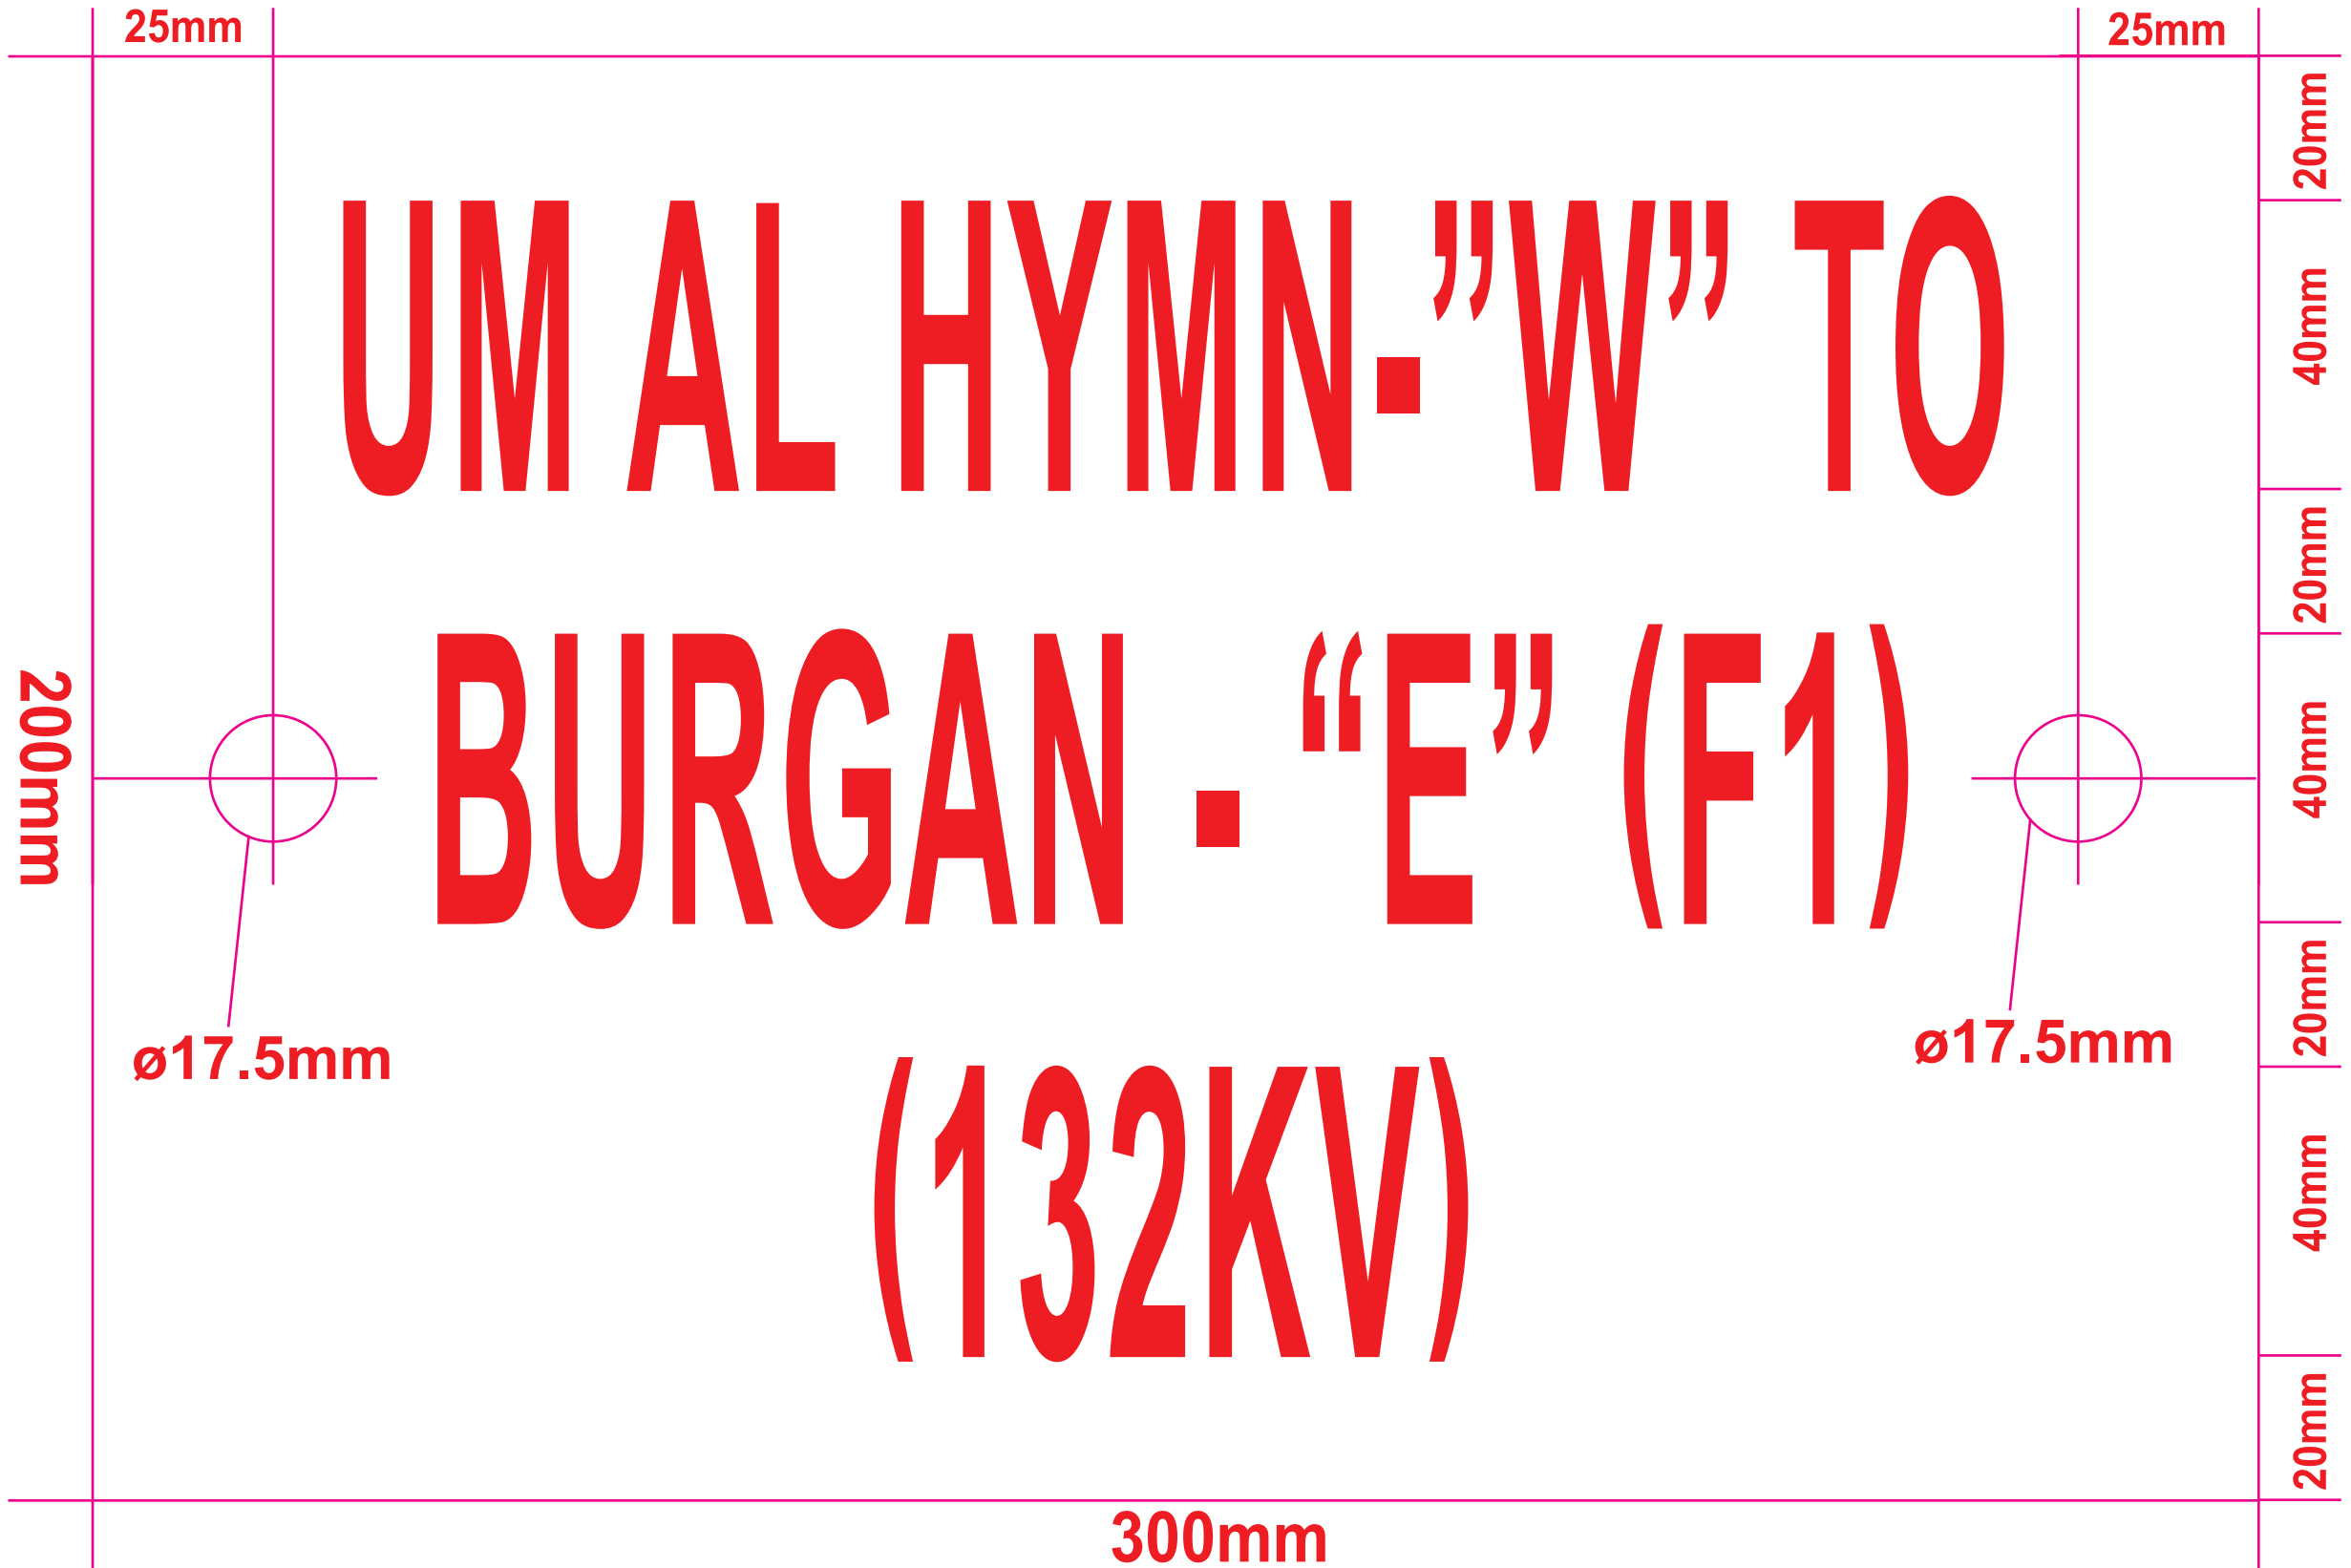

1 - DANGER PLATE

Quantity - 708 Pcs

2 - NUMBER PLATE

Quantity : 685 Pcs

3 - CIRCUIT PLATE

Quantity : 354 Pcs Each I & II

4 - PHASE PLATE

Quantity : 236 Pcs each color

5 - Name Plate

300mm

Quantity : 295 Pcs