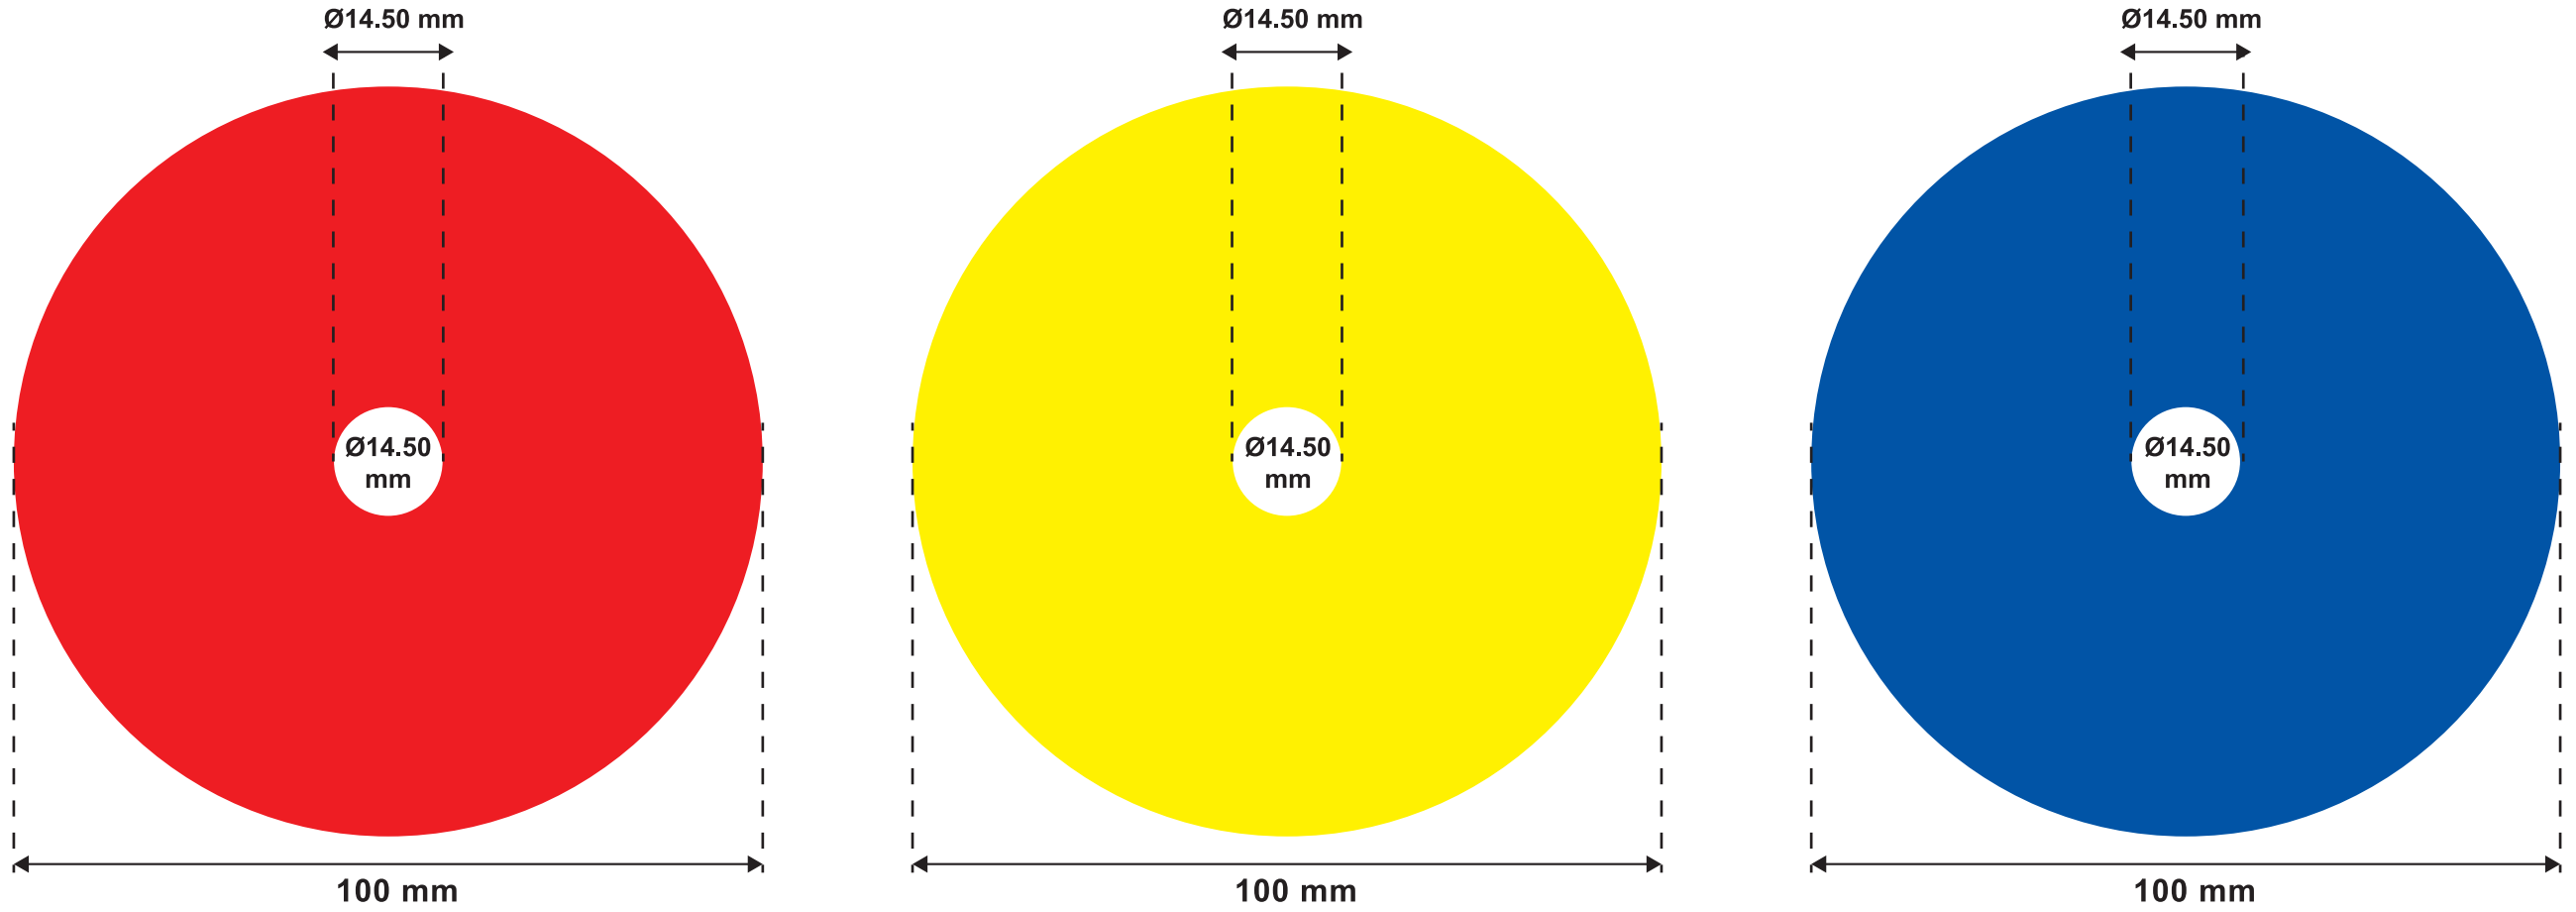

1 - DANGER PLATE

Quantity - 708 Pcs

2 - NUMBER PLATE

Quantity : 685 Pcs

3 - CIRCUIT PLATE

Quantity : 354 Pcs Each I & II

4 - PHASE PLATE

Quantity : 236 Pcs each color

5 - Name Plate

300mm

Quantity : 295 Pcs