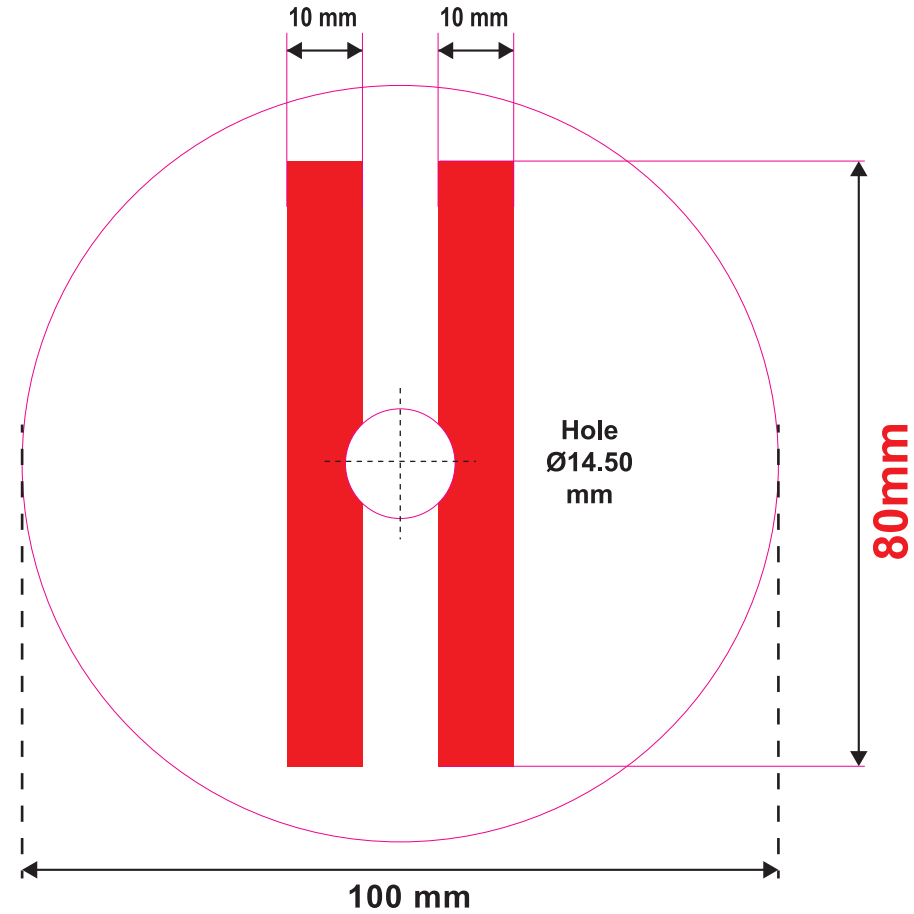

1 - DANGER PLATE

Quantity - 708 Pcs

2 - NUMBER PLATE

Quantity : 685 Pcs

3 - CIRCUIT PLATE

Quantity : 354 Pcs Each I & II

4 - PHASE PLATE

Quantity : 236 Pcs each color

5 - Name Plate

300mm

Quantity : 295 Pcs