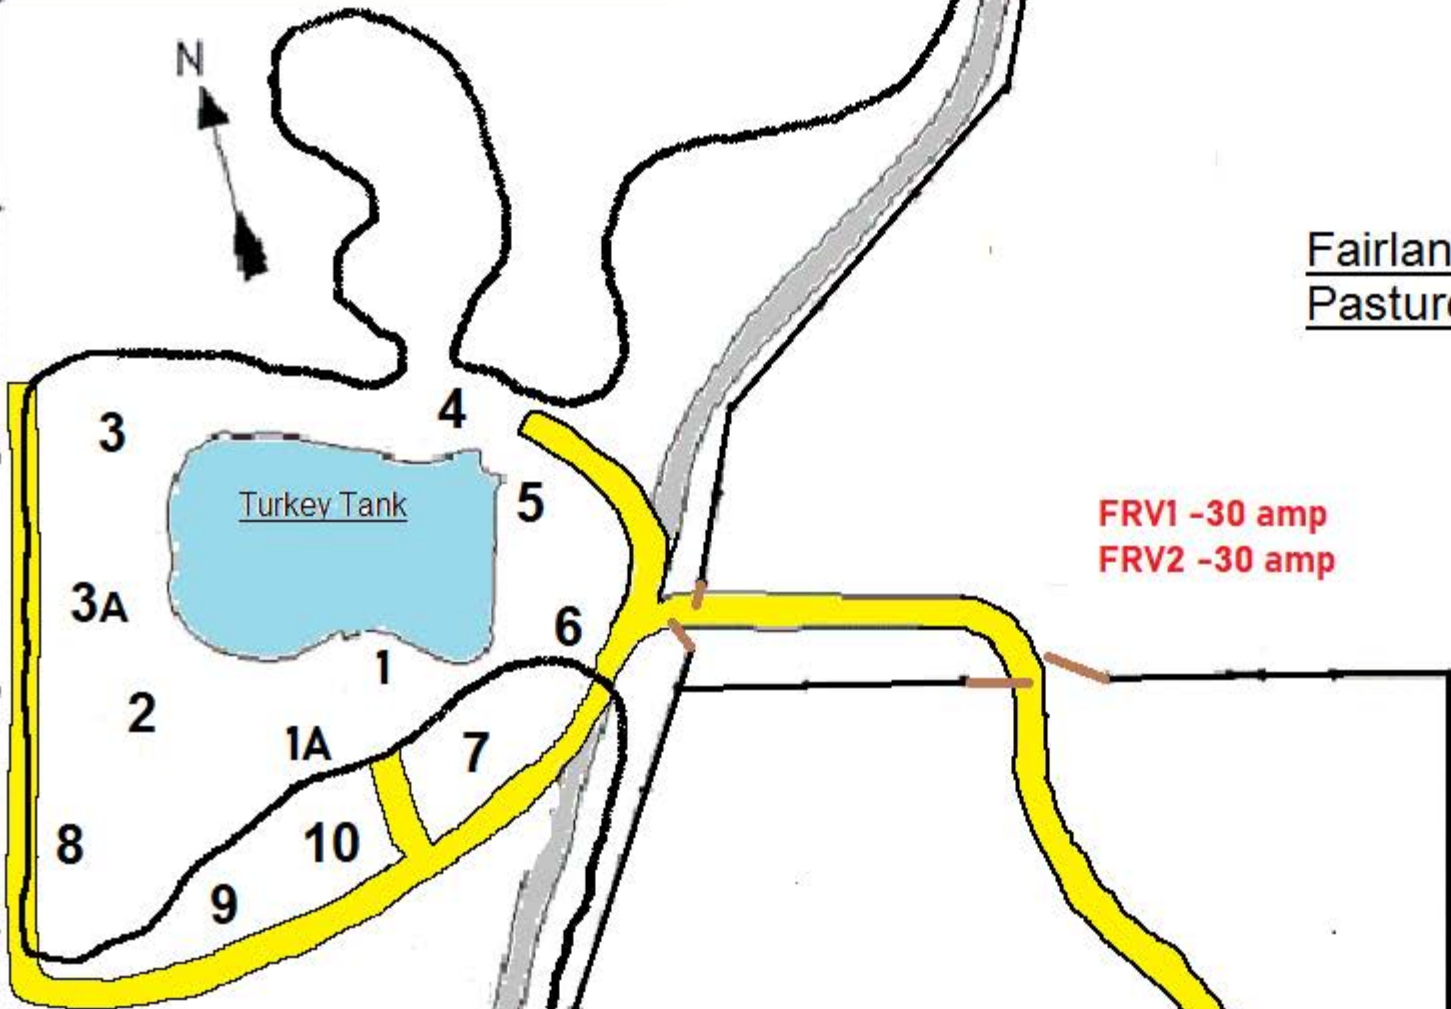

Campground Map

BLUFF CREEK RANCH
Warda, Texas
979-242-5894

Medack Tank

Fairlane Pasture

FRV1 - 30 amp
FRV2 - 30 amp

Bike Wash
Picnic Area
Barn

House
HRV1 - 30 amp
HRV2 - 30 amp

HAY

DPRV - 30 amp

Cattle Pen

Deer Park Pasture

PEN
RV1 - 30/50amp