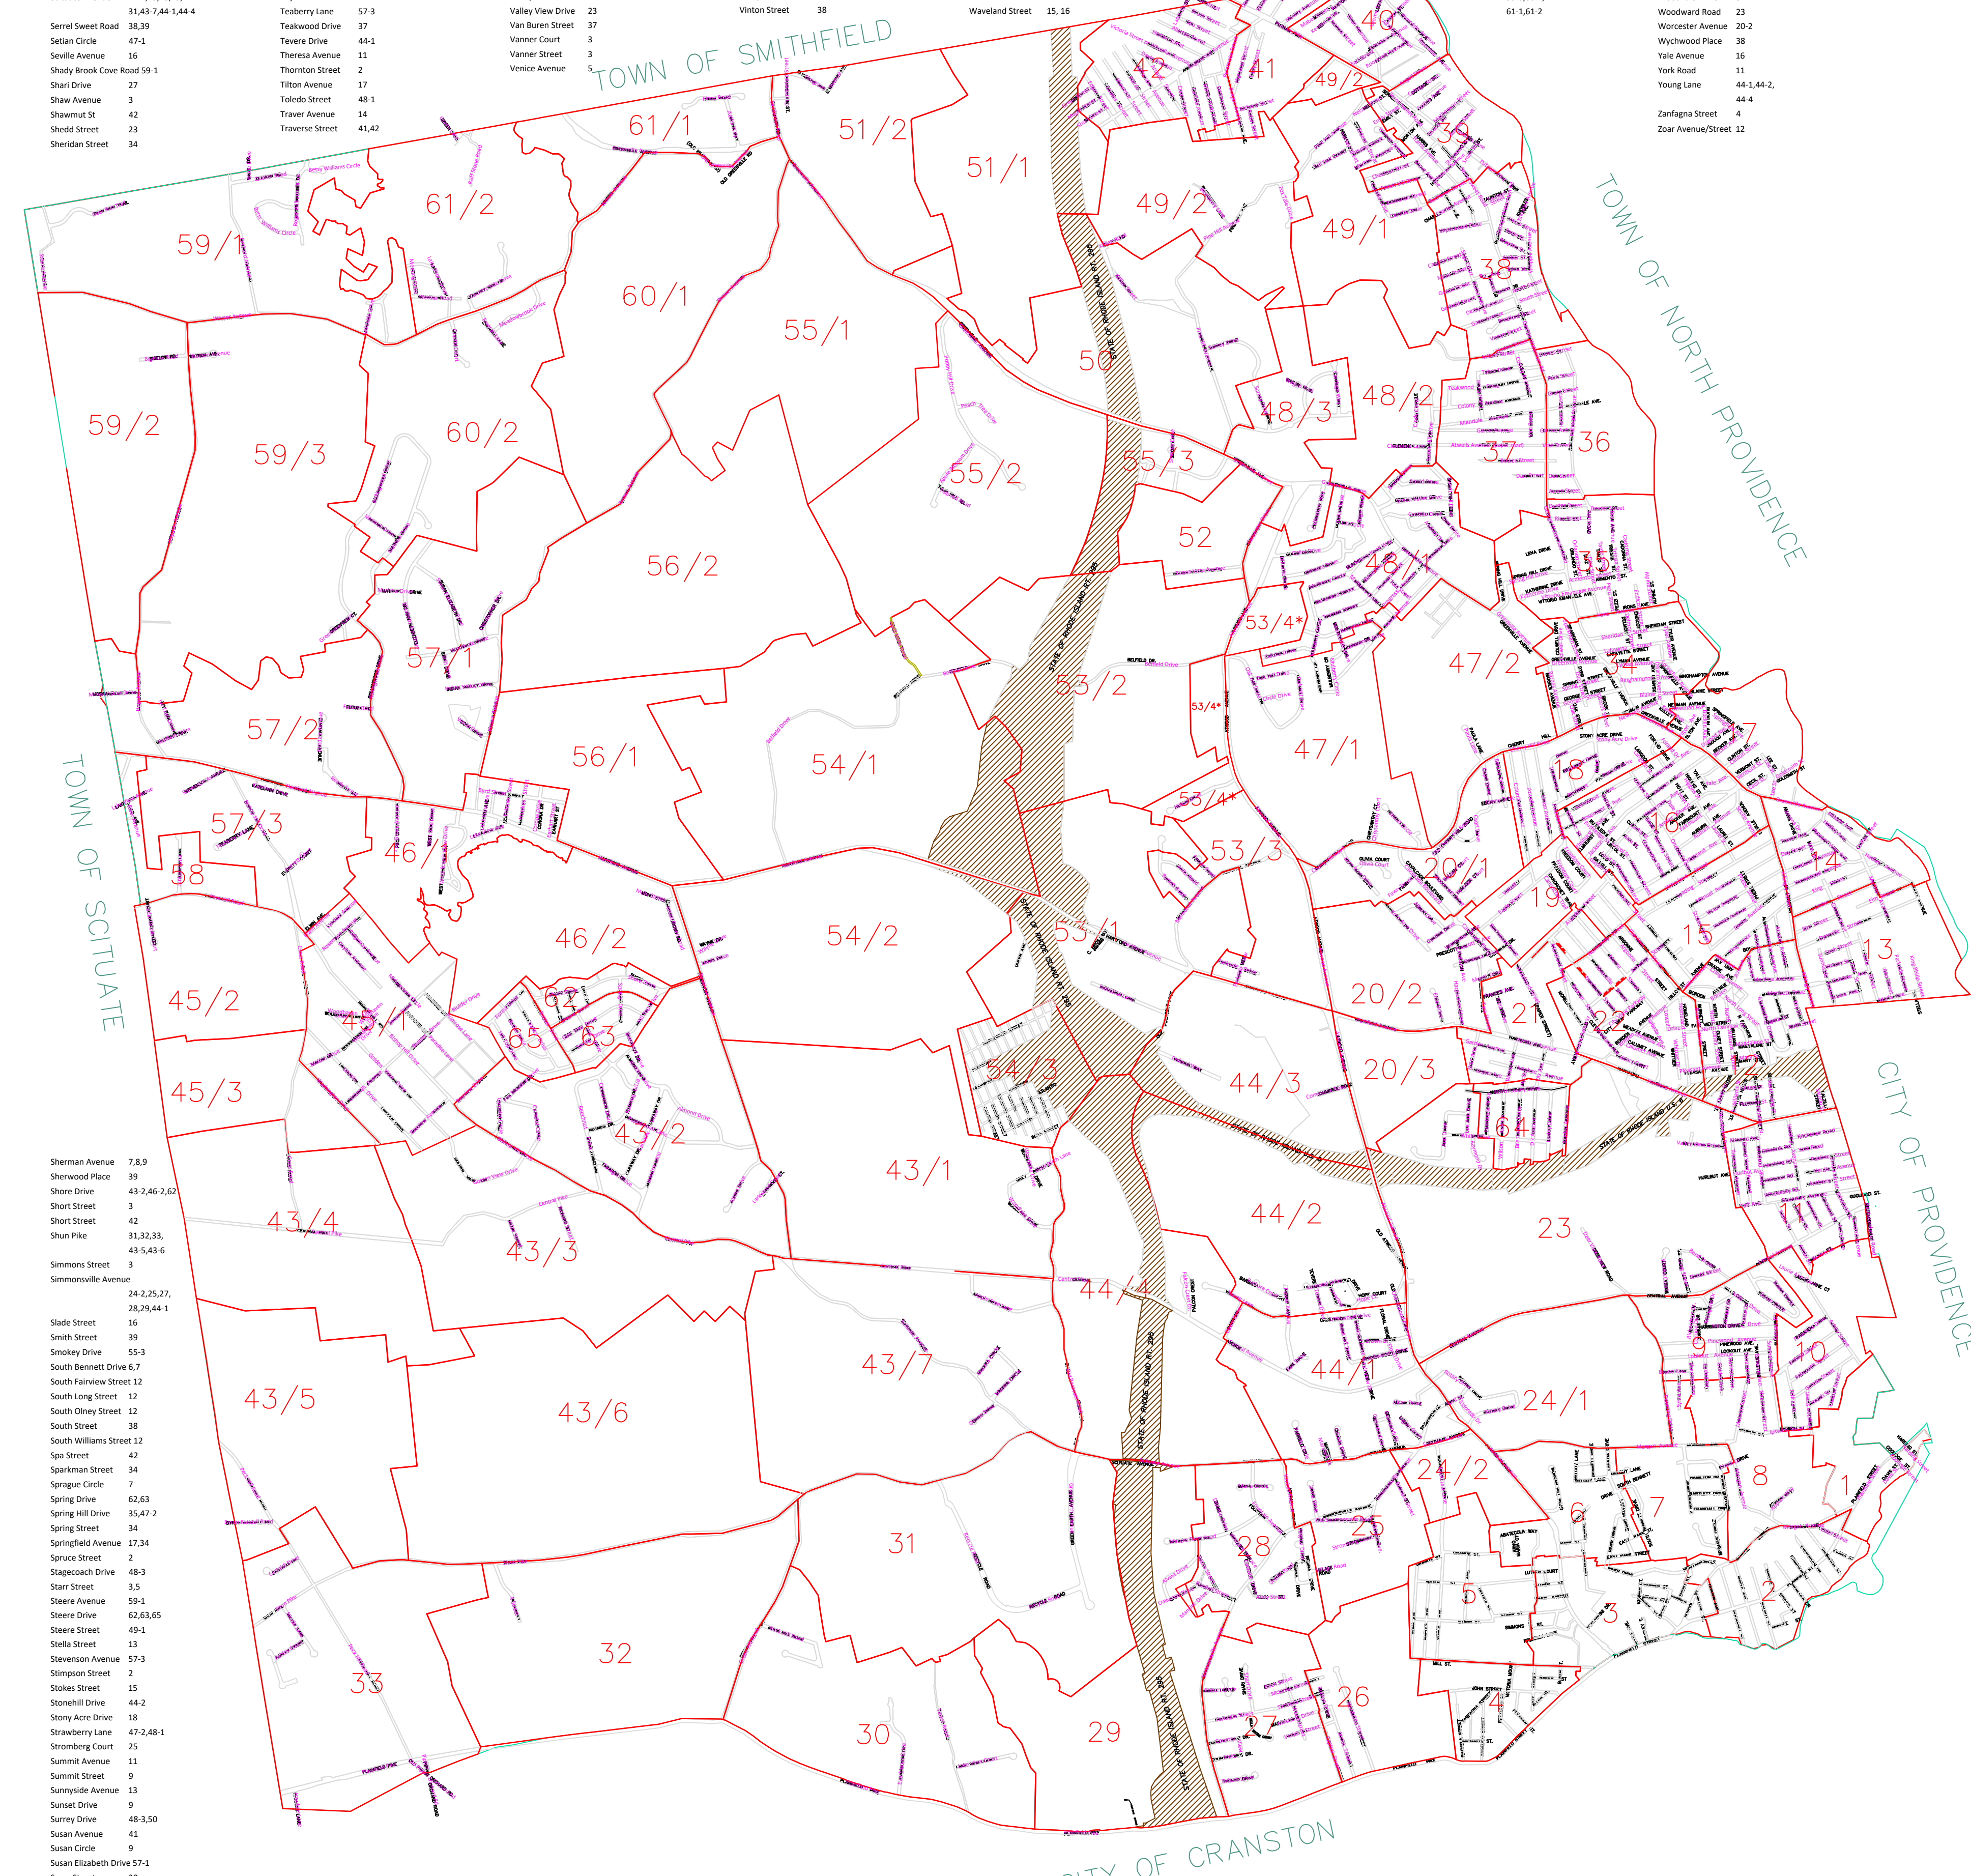

NOTE: This map was prepared for the use of the Town of Johnston for assessment and illustrative purposes only. It does not represent a survey of the premises. No liability is assumed as to the sufficiency or accuracy of the data delineated hereon.

A Street 32	Cady Street 41	Elice Drive 20-2	Jeffrey Street 10
Abatecola Way 6,3	Calet Street 7	Elwin Avenue 45-1	Jame Drive 25
Abert Drive 20-2	Calumet Avenue 22	Elm Street 60-2	Jarvis Avenue 19
Abert Drive 20-2	Camelot Circle 49-2	Emily Street 39	Jarvis Avenue 19
Abert Drive 20-2	Camille Drive 49-1	Endicott Street 34,35	Jasper Avenue 21
Abert Drive 20-2	Camille Road 39	Enfield Street 8,10	Jay Street 21
Abert Drive 20-2	Candler Court 20-2	Enfield Street 8,10	Jefferson Avenue 39
Abert Drive 20-2	Candler Court 20-2	Enfield Street 8,10	Jefferson Avenue 39
Abert Drive 20-2	Candler Court 20-2	Enfield Street 8,10	Jefferson Avenue 39
Abert Drive 20-2	Candler Court 20-2	Enfield Street 8,10	Jefferson Avenue 39

Nicole Lane 33	Sanderson Road 51-2,61-1	Sylvia Avenue 7,9	Trento Street 35	Verdic Avenue 11	Violet Street 26,27	Wayne Drive 54-2	White Drive 23,64	Winston Lane 61-1
Niverville Street 21,22	Santa Cirle 57-17	Tabor Drive 37	Trieste Street 35	Vermont Street 17	Victoria Mount 48-1	Weaver Road 61-2	Whitney Road 22	Winston Way 20-1
Norma Street 40	Saran Drive 45-1	Taft Avenue 13,23	Truman Street 48-1	Victor Avenue 15	Tule Hill Road 55-2	West Scenic View Drive 46-1	Whitney Rd 11	Wood Drive 57-1
Normandy Street 15,19,21,22	Scalabrini Drive 3	Tall Oaks Court 49-1	Tule Hill Road 55-2	Victoria Mount 4	Tula Avenue 34	West Side Drive 46-1	Wilcomb Road 30	Wood Street 27
Normandy Street 15,19,21,22	Scenery Lane 19	Tara Street 20-2,21	Tula Avenue 34	Victoria Street 42	Turkey Hill Road 55-2	Westwood Court 60-2	Woodbine Street 16	Woodcrest Drive 20-1