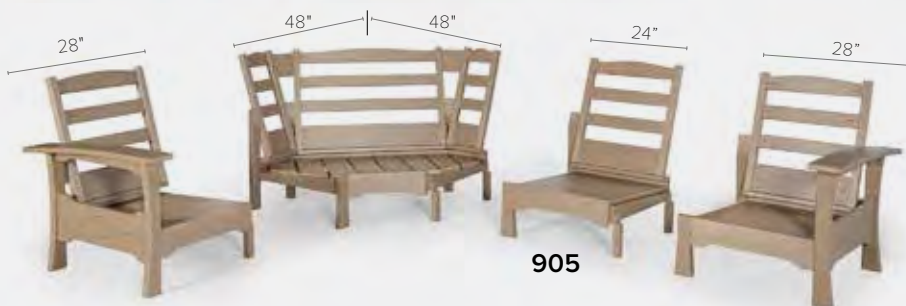

905

CORNER EXPANSION OPTIONS

Mission Deep Seating has an expandable option using a modular section. You can create multiple configurations from two types of base units, the 904 Corner Sofa and one or more 905 Modular Sections. Using a system of straps and pins, each unit locks securely to the next. This lets you arrange a solid customizable and expandable seating solution.