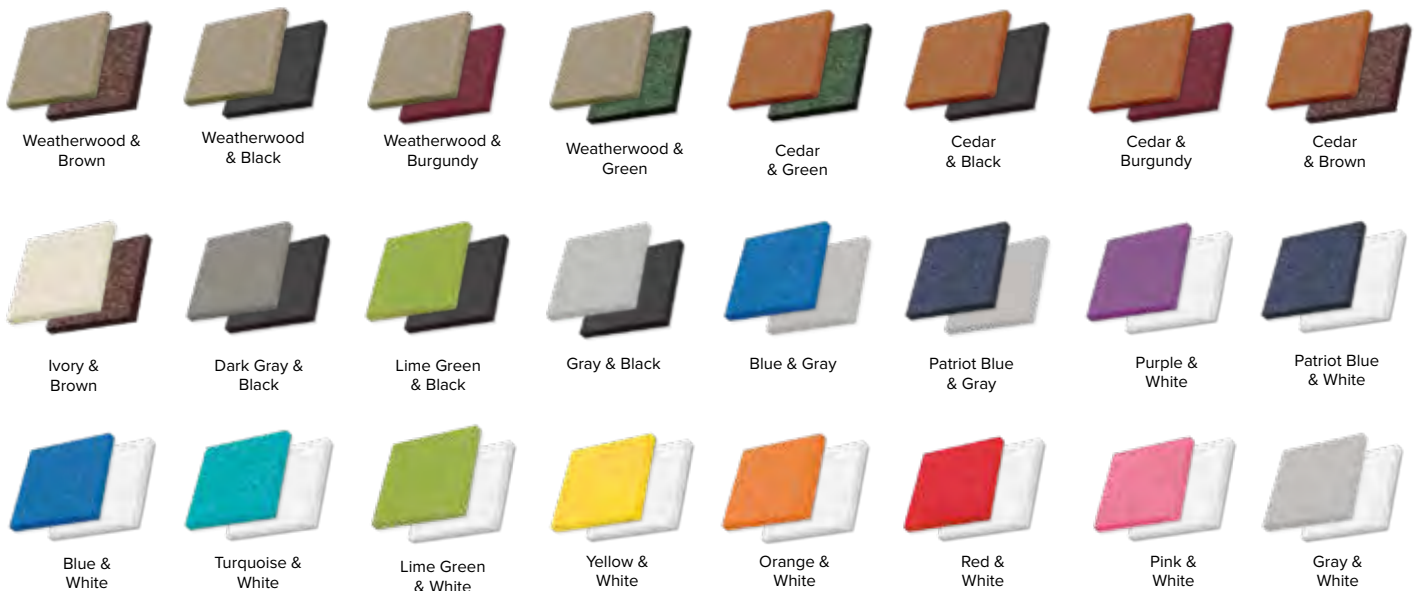

POLY COLORS

Leisure Lawns Collection has twenty-four colorful options to choose from. All of our products are available in all colors unless otherwise noted.

	STANDARD COLORS	RUSTIC COLORS <i>Rustic Colors will incur an upcharge.</i>
TRADITIONAL	 <p>Black Brown Burgundy Green Cedar Weatherwood Dark Gray Gray Ivory White</p>	 <p>Rustic Caramel Rustic Barnwood Rustic Gray Rustic Nutmeg Rustic Burgundy</p>
BRIGHT	BRIGHT COLORS	PREMIUM COLORS <i>Premium Colors will incur an upcharge.</i>
	 <p>Patriot Blue Blue Turquoise Lime Green Red</p>	 <p>Yellow Purple Orange Pink</p>

Colors are representational only and cannot be guaranteed to be exact color matched.

Suggested Two-Tone Color Combinations

Pick and choose any color combination. Not limited to the ones shown below.

FANBACK CHAIR & ACCESSORIES