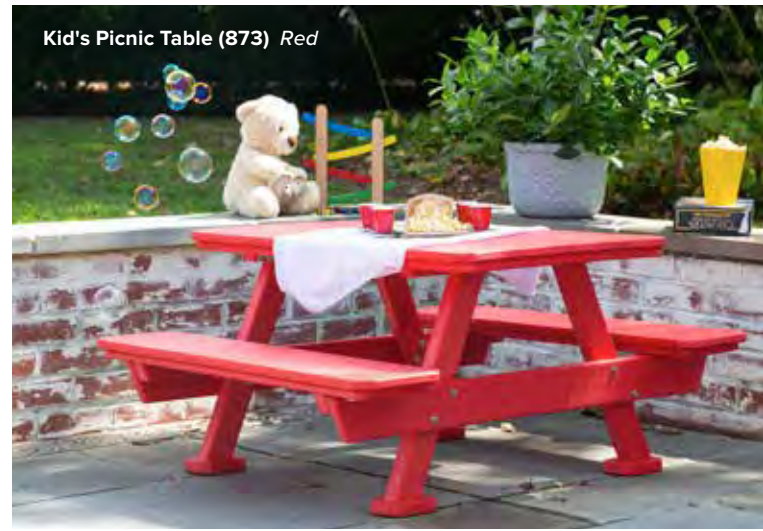

Lumbar Rocker (84) Black with
Violetta Baltic Seatpad

PORCH ROCKERS

There is nothing like a comfortable rocker to take you back to the good old days.

Lumbar Rocker (84) Weatherwood/Brown

Kid's Fanback Chair (312) Pink and Purple

Kid's Picnic Table (873) Red

Kid's Lumbar Rocker (123) Kid's Picnic Table (873) Red

KID'S FURNITURE

Our classic furniture designs have been adapted to child sizes making your child's outdoor play area a charming imaginary or real world.