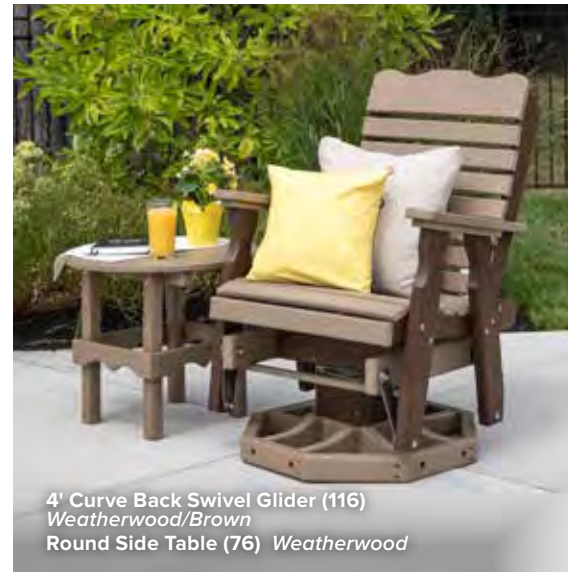

4' Curve Back Swivel Glider (116) *Weatherwood/Brown*
Round Side Table (76) *Weatherwood*

This series, designed for comfort, features a gently curved back and perfectly contoured seat. The Curve Back benches, swings, and gliders are all available in 4' and 5' lengths.