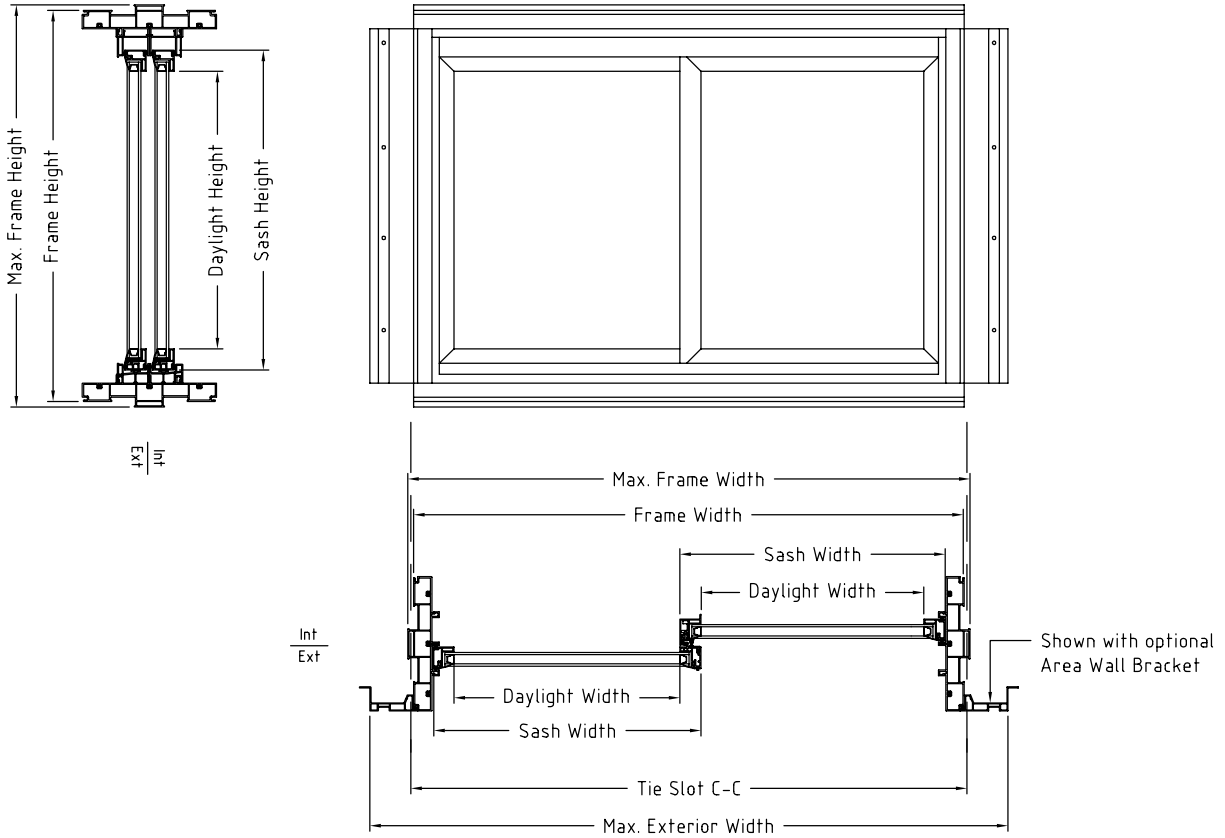

PREMIER V®

**Spec Sheet -
Picture and Bucko Window Sizes**

VINYL WINDOW - PREMIER V®															
CALLOUT	FRAME		MAX. FRAME		MAX. EXT.	SASH			DAYLIGHT			VENT OPENING			TIE SLOT
	Width	Height	Width	Height	Width	Width	Height	Width	Height	Area (ft ²)	Width	Height	Area (ft ²)	C-C	
3012	29 11/16	12 3/8	30 5/16	12 3/4	34 1/2	14 3/8	8 1/2	12 1/16	6 3/16	0.5	11 3/4	7 3/4	0.6	30	
3016	29 11/16	15 3/8	30 5/16	15 3/4	34 1/2	14 3/8	11 1/2	12 1/16	9 3/16	0.8	11 3/4	10 3/4	0.9	30	
3020	29 11/16	19 3/8	30 5/16	19 3/4	34 1/2	14 3/8	15 1/2	12 1/16	13 3/16	1.1	11 3/4	14 3/4	1.2	30	
3024	29 11/16	23 3/8	30 5/16	23 3/4	34 1/2	14 3/8	19 1/2	12 1/16	17 3/16	1.4	11 3/4	18 3/4	1.5	30	
4040	47 11/16	45 7/8	48 5/16	46 1/2	52 1/2	23 3/8	42	21 1/16	39 11/16	5.8	20 3/4	41 1/4	5.9"	48	