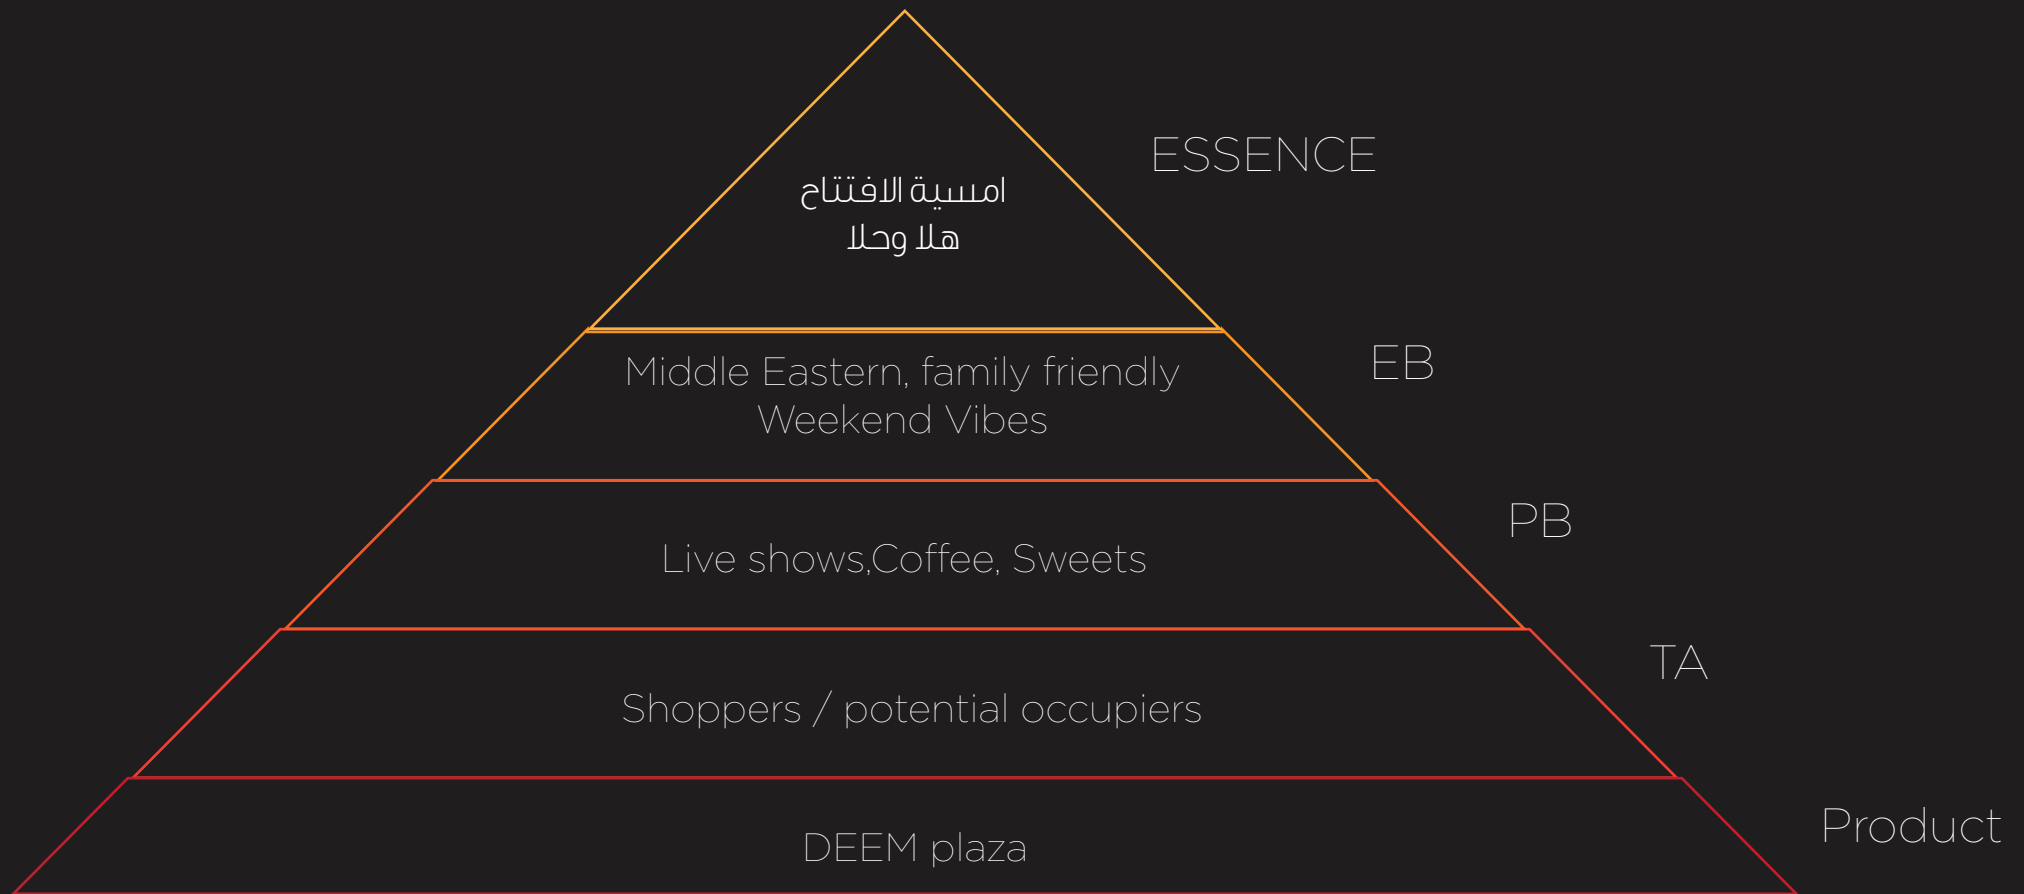

Campaign creative Structure

Campaign creative Structure

Atmosphere

Traditional Arabic patterning will be used throughout the plaza to set the tone for the desserts and coffee experiences.

Lighting

Artificial palm trees will be distributed around the plaza parking with hanging lights that will complement the theme design.

Tea

A large assortment of teas will
be served

Performers

Live performers will be positioned on an elevated stage, giving a lounge ambiance to the plaza.

Main Ad Master visual

Main Ad Master visual
A4

ماسك

مركز الماسك
www.masc.com