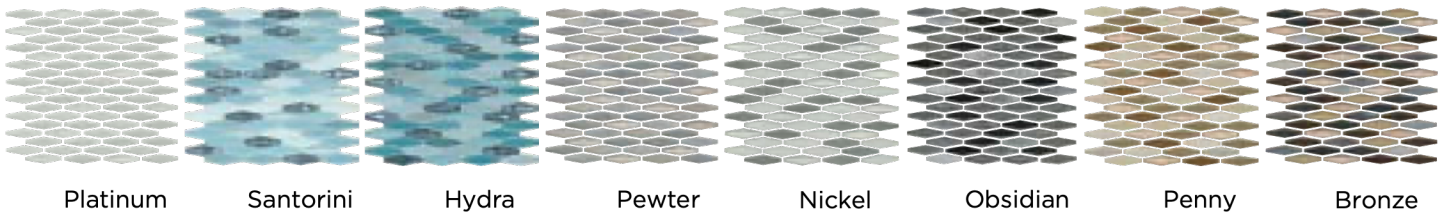

Since there is a shade variation on all natural products, the tile and trim supplied for your particular installation may not match these samples. Final selection should be made from actual tiles and trim and not from tile and trim samples or color reproductions. Manufactured in accordance with ANSI A137.1 standards.

Accent

Hexagon

Linear

Stretch Hexagon

Benefits