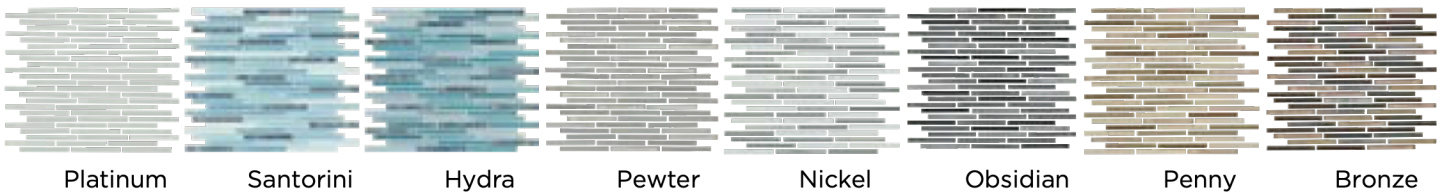

Shaw suggests installing this and other glass products with Merkrete's Integra all-in-one thinset and grout. It is an excellent solution for setting glass and mosaics on backsplashes and in other applications, resulting in a faster and cleaner installation.

Since there is a shade variation on all natural products, the tile and trim supplied for your particular installation may not match these samples. Final selection should be made from actual tiles and trim and not from tile and trim samples or color reproductions. Manufactured in accordance with ANSI A137.1 standards.

Accent

Hexagon

Linear

Stretch Hexagon

Benefits