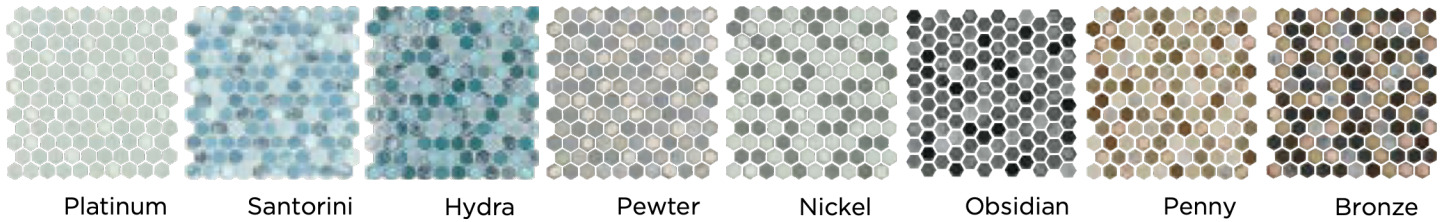

Shaw suggests installing this and other glass products with Merkrete's Integra all-in-one thinset and grout. It is an excellent solution for setting glass and mosaics on backsplashes and in other applications, resulting in a faster and cleaner installation.

Product Description

BASIC USE: Merkrete Integra mortar's both a thin set adhesive and grout for installing glass tile on walls and floors.

Technical Data

Applicable Standards: Integra meets or exceeds industry requirements ANSI A118.4 for latex portland cement mortar. Follow ANSI A108.5 for installation. ANSI A118.6 for portland cement grout and ANSI A118.7 polymer modified cement grout. Follow the TCA Handbook and ANSI A108.10-1999 Installation of Grout in Tile work.

Products installed in an exterior application must comply with applicable ANSI 108 series of the "American National Standard Specifications for the Installation of Ceramic Tile" and comply with TCA installation methods applicable to installation conditions..

Since there is a shade variation on all natural products, the tile and trim supplied for your particular installation may not match these samples. Final selection should be made from actual tiles and trim and not from tile and trim samples or color reproductions. Manufactured in accordance with ANSI A137.1 standards.

Accent

Hexagon