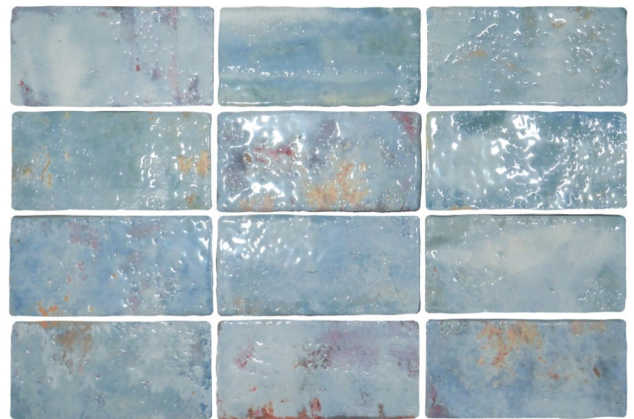

THOMAS AVENUE CERAMICS

Cremona Collection

3" x 6" Ceramic Wall Tile

Whitestone

Greystone

Limestone

Bluestone

GLAZED WALL TILE

Photo Features Greystone

Whitestone
TACE230671

Greystone
TACE230652

Limestone
TACE230650

Bluestone
TACE230670

SIZE	SM / BX	PCS / BX	LBS / BX	SM / PL	LBS / PI	BOX / PL	INTERIOR		EXTERIOR			Shade Variation
							Wall	Floor	Wall	Floor	Pool	
3"x6"	.46	46	19.27	60.28	2,505	130	X					High V4