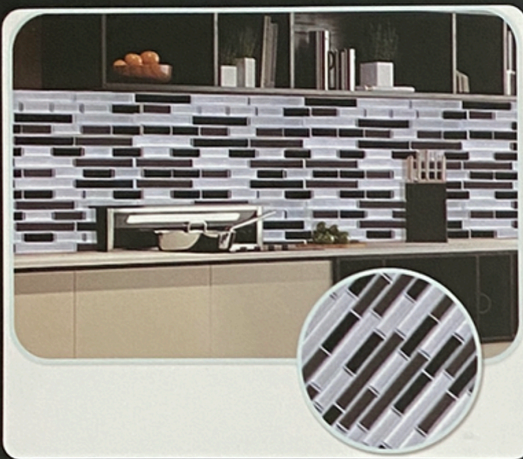

THOMAS AVENUE CERAMICS

SELF-ADHESIVE MOSAICS

- Easy to install, Maintain and Clean
- Waterproof, Oil-proof
- Just Peel and Stick

PERFECT for DIY or professional installers!

1.CLEAN

2.CUT

3.PEEL

4.STICK-ON

WALL	FLOOR	INDOORS	OUTDOORS	WET AREAS	PERMANENTLY WET AREAS
✓	✗	✓	✗	✗	✗

3d-wallsticker