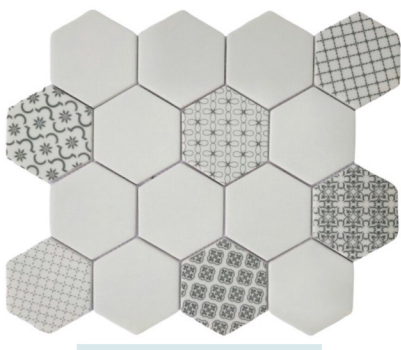

Recycled Glass

Lantern White

Lantern Carrara

Lantern Grey Pattern

Lantern Blue Pattern

1" Penny Round Carrara

1"x 4" Staggered Carrara

2" Hex 3D Carrara

2" Hex 3D White

3" Hex Grey Pattern

3" Hex White

3" Hex Blue Pattern

3" Hex Carrara

Recommended Grout Joint - 1/8"
Shade Variation - Moderate V3

SIZE	SF/Sheet	SF/BX	PCS / BX	LBS / BX	SF /	LBS /	BOX / PL	INTERIOR	
					PL	PI		Wall	Floor
Lantern	0.94	10.34	11	27	744.48	2,023	72	X	
Penny Round	0.98	10.78	11	27.5	776.16	2,050	72	X	
1"x4" Staggered	1.03	11.33	11	28.5	815.76	2,129	72	X	
2" - 3D Hexagon	1.12	12.32	11	44	443.52	1,719	36	X	
3" Hexagon	0.83	9.13	11	26.5	657.36	2,004	72	X	

Lantern Blue Pattern CLOSE-UP