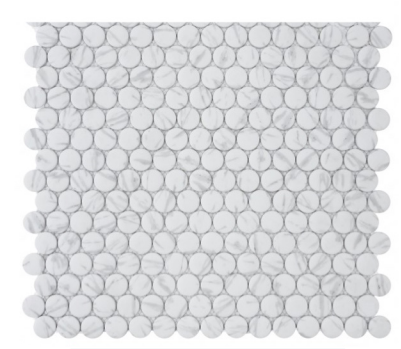

Recycled Glass

Lantern White

Lantern Carrara

Lantern Grey Pattern

Lantern Blue Pattern

1" Penny Round Carrara

1"x 4" Staggered Carrara

2" Hex 3D Carrara

2" Hex 3D White

3" Hex Grey Pattern

3" Hex White

3" Hex Blue Pattern

3" Hex Carrara

Recommended Grout Joint - 1/8"
Shade Variation - Moderate V3

SIZE	SF/Sheet	SF/BX	PCS / BX	LBS / BX	SF /	LBS /	BOX / PL	INTERIOR	
					PL	PI		Wall	Floor
Lantern	0.94	10.34	11	27	744.48	2,023	72	X	
Penny Round	0.98	10.78	11	27.5	776.16	2,050	72	X	
1"x4" Staggered	1.03	11.33	11	28.5	815.76	2,129	72	X	
2" - 3D Hexagon	1.12	12.32	11	44	443.52	1,719	36	X	
3" Hexagon	0.83	9.13	11	26.5	657.36	2,004	72	X	

Lantern Blue Pattern CLOSE-UP