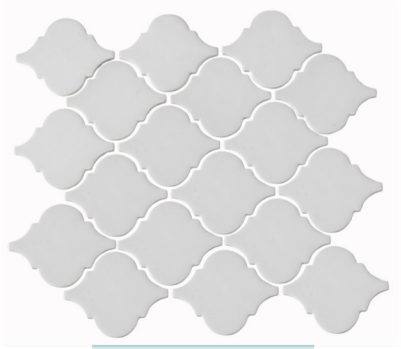

Recycled Glass

Lantern White

Lantern Carrara

Lantern Grey Pattern

Lantern Blue Pattern

1" Penny Round Carrara

1"x 4" Staggered Carrara

2" Hex 3D Carrara

2" Hex 3D White

3" Hex Grey Pattern

3" Hex White

3" Hex Blue Pattern

3" Hex Carrara

Recommended Grout Joint - 1/8"
Shade Variation - Moderate V3

SIZE	SF/Sheet	SF/BX	PCS / BX	LBS / BX	SF /	LBS /	BOX / PL	INTERIOR	
					PL	PI		Wall	Floor
Lantern	0.94	10.34	11	27	744.48	2,023	72	X	
Penny Round	0.98	10.78	11	27.5	776.16	2,050	72	X	
1"x4" Staggered	1.03	11.33	11	28.5	815.76	2,129	72	X	
2" - 3D Hexagon	1.12	12.32	11	44	443.52	1,719	36	X	
3" Hexagon	0.83	9.13	11	26.5	657.36	2,004	72	X	

Lantern Blue Pattern CLOSE-UP