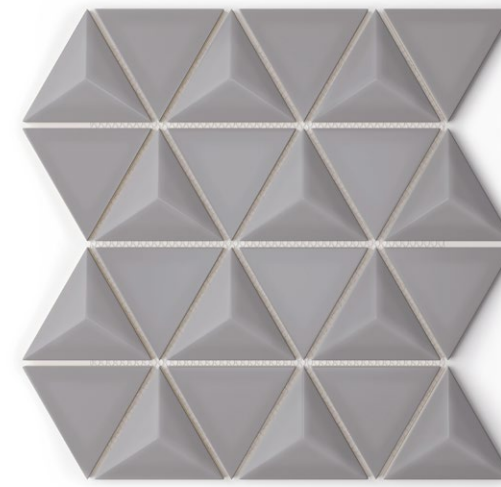

Dark Grey
CIR-04M
Matte

Mist
CIR-10M
Matte

Black
CIR-02M
Matte

GEOMETRICA

Ceramic Mosaic Series

GEOMETRICA Ceramic Mosaics

White
GEO-03G
Gloss

Taupe
GEO-09G
Gloss