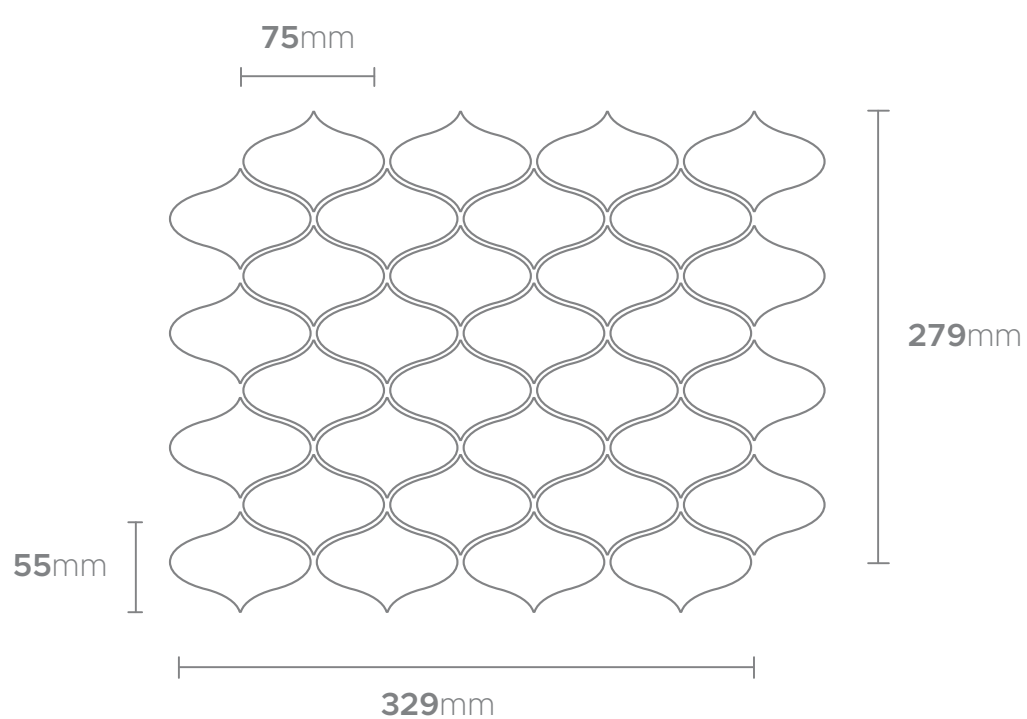

LANTERN Ceramic Mosaics