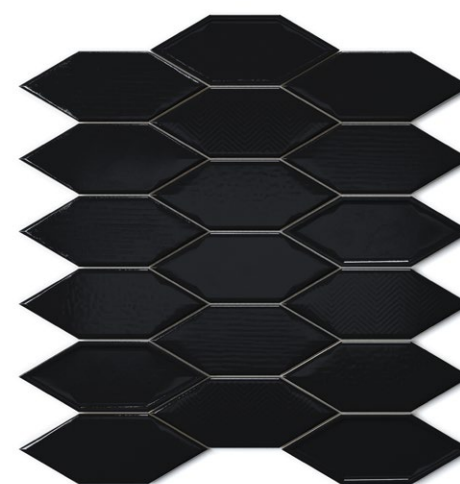

Taupe
ARA-09G
Gloss

Light Grey
ARA-06G
Gloss

Dark Grey
ARA-04G
Gloss

Mist
ARA-10G
Gloss

Black
ARA-02G
Gloss

PICKET

Ceramic Mosaic Series

PICKET Ceramic Mosaics

White
ELG-03G
Gloss

Taupe
ELG-09G
Gloss

Light Grey
ELG-06G
Gloss

Dark Grey
ELG-04G
Gloss

Mist
ELG-10G
Gloss

Black
ELG-02G
Gloss

THOMAS AVENUE
CERAMICS

www.thomasavenueceramics.com