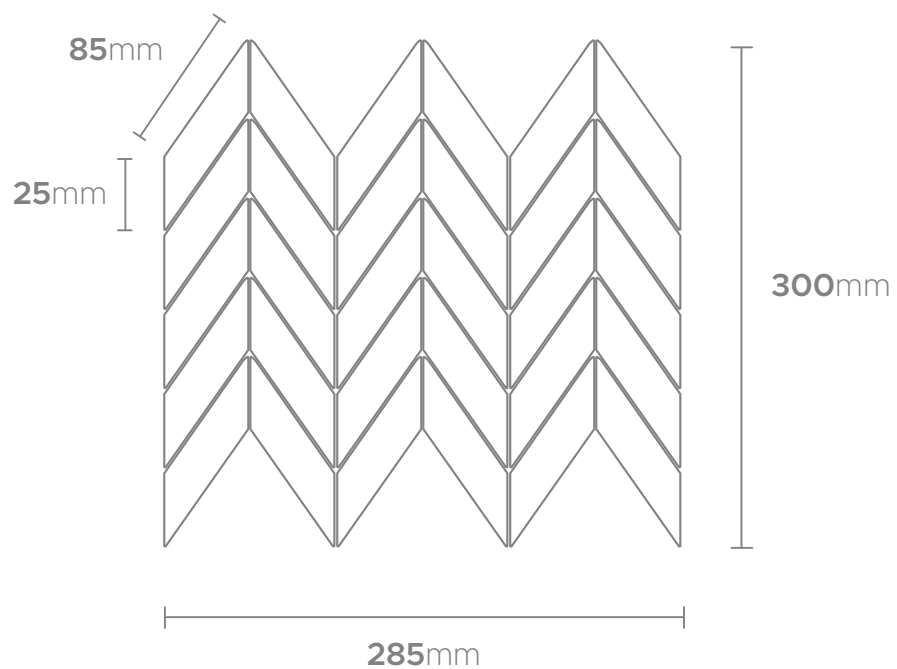

FLETCHING Ceramic Mosaics