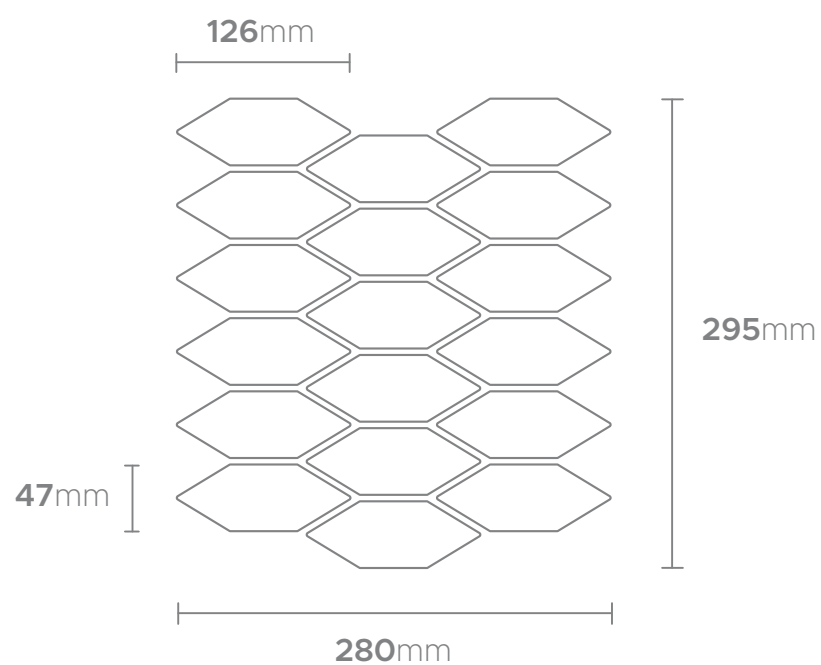

PICKET Ceramic Mosaics