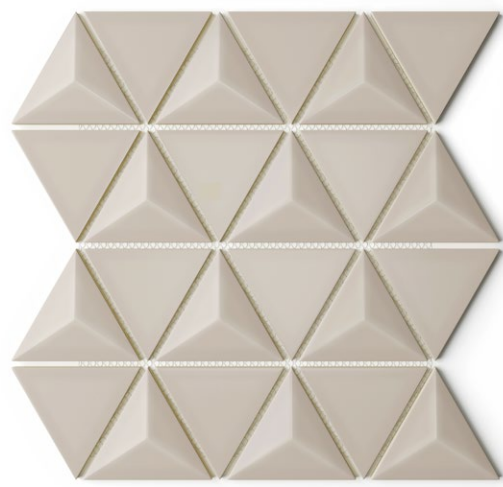

Dark Grey
CIR-04M
Matte

Mist
CIR-10M
Matte

Black
CIR-02M
Matte

GEOMETRICA

Ceramic Mosaic Series

GEOMETRICA Ceramic Mosaics

White
GEO-03G
Gloss

Taupe
GEO-09G
Gloss