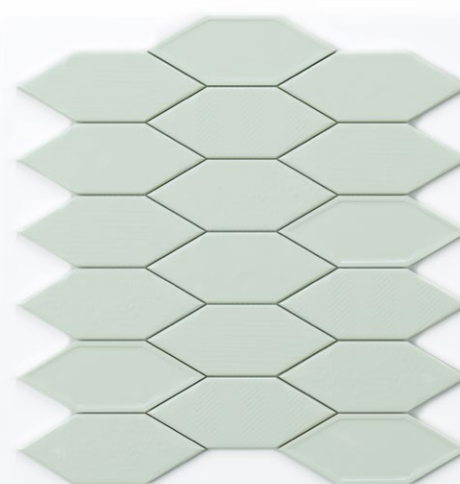

Light Grey
GEO-06G
Gloss

Dark Grey
GEO-04G
Gloss

Mist
GEO-10G
Gloss

Black
GEO-02G
Gloss

ARABESQUE

Ceramic Mosaic Series

ARABESQUE Ceramic Mosaics

White
ARA-03G
Gloss

Taupe
ARA-09G
Gloss

Light Grey
ARA-06G
Gloss

Dark Grey
ARA-04G
Gloss

Mist
ARA-10G
Gloss

Black
ARA-02G
Gloss

PICKET

Ceramic Mosaic Series

PICKET Ceramic Mosaics

White
ELG-03G
Gloss

Taupe
ELG-09G
Gloss

Light Grey
ELG-06G
Gloss

Dark Grey
ELG-04G
Gloss

Mist
ELG-10G
Gloss

Black
ELG-02G
Gloss

THOMAS AVENUE
CERAMICS

www.thomasavenueceramics.com