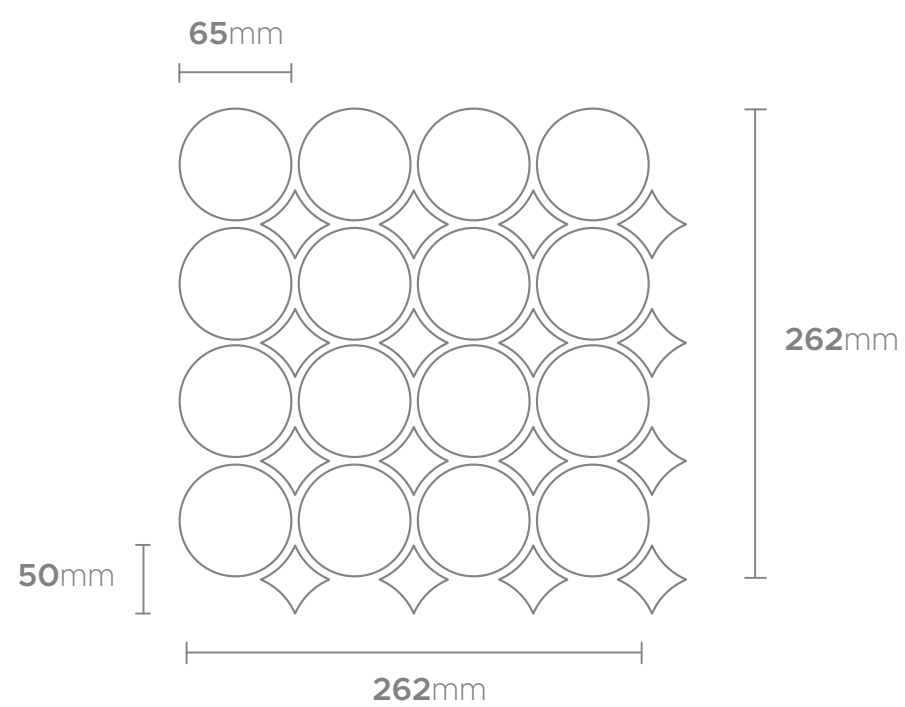

CIRCULAR Ceramic Mosaics