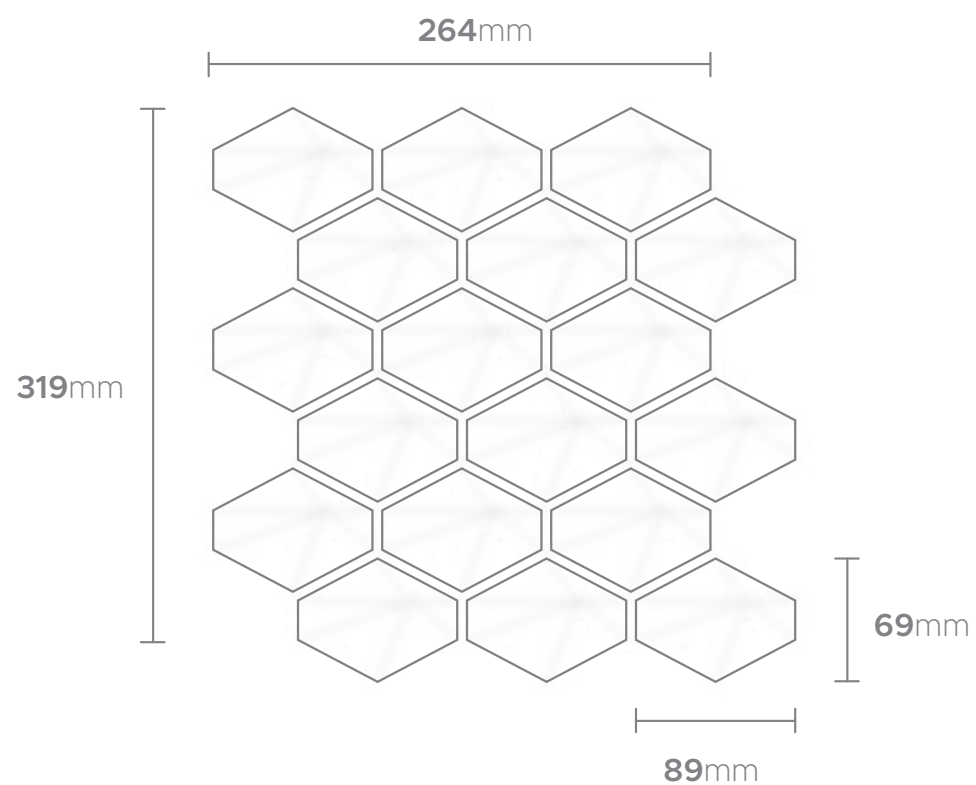

DIAMONDBACK Ceramic Mosaics