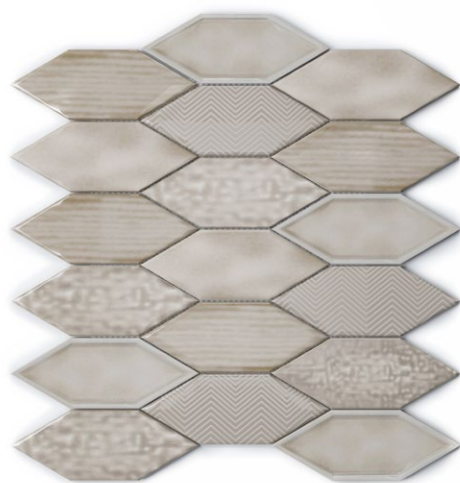

Light Grey
GEO-06G
Gloss

Dark Grey
GEO-04G
Gloss

Mist
GEO-10G
Gloss

Black
GEO-02G
Gloss

ARABESQUE

Ceramic Mosaic Series

ARABESQUE Ceramic Mosaics

White
ARA-03G
Gloss

Taupe
ARA-09G
Gloss

Light Grey
ARA-06G
Gloss

Dark Grey
ARA-04G
Gloss

Mist
ARA-10G
Gloss

Black
ARA-02G
Gloss

PICKET

Ceramic Mosaic Series

PICKET Ceramic Mosaics

White
ELG-03G
Gloss

Taupe
ELG-09G
Gloss

Light Grey
ELG-06G
Gloss

Dark Grey
ELG-04G
Gloss

Mist
ELG-10G
Gloss

Black
ELG-02G
Gloss

THOMAS AVENUE
CERAMICS

www.thomasavenueceramics.com