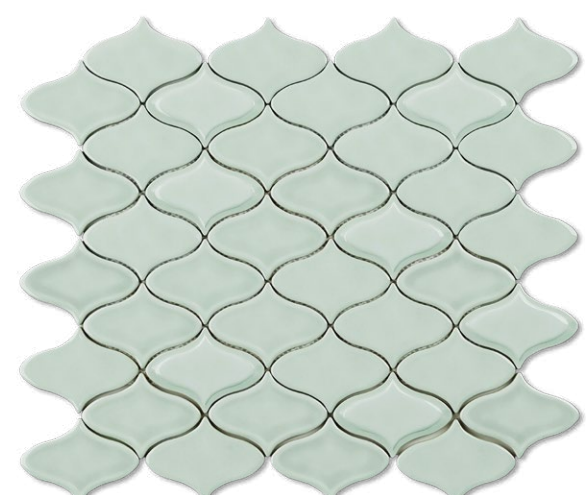

Black
DIA-02G
Gloss

FLETCHING

FLETCHING Ceramic Mosaics

White
FLE-03G
Gloss

Taupe
FLE-09G
Gloss

Light Grey
FLE-06G
Gloss

Dark Grey
FLE-04G
Gloss

Mist
FLE-10G
Gloss

Black
FLE-02G
Gloss

LANTERN

Ceramic Mosaic Series

LANTERN Ceramic Mosaics

White
GLG-03
Gloss

Taupe
GLG-09
Gloss

Light Grey
GLG-06
Gloss

Dark Grey
GLG-04
Gloss