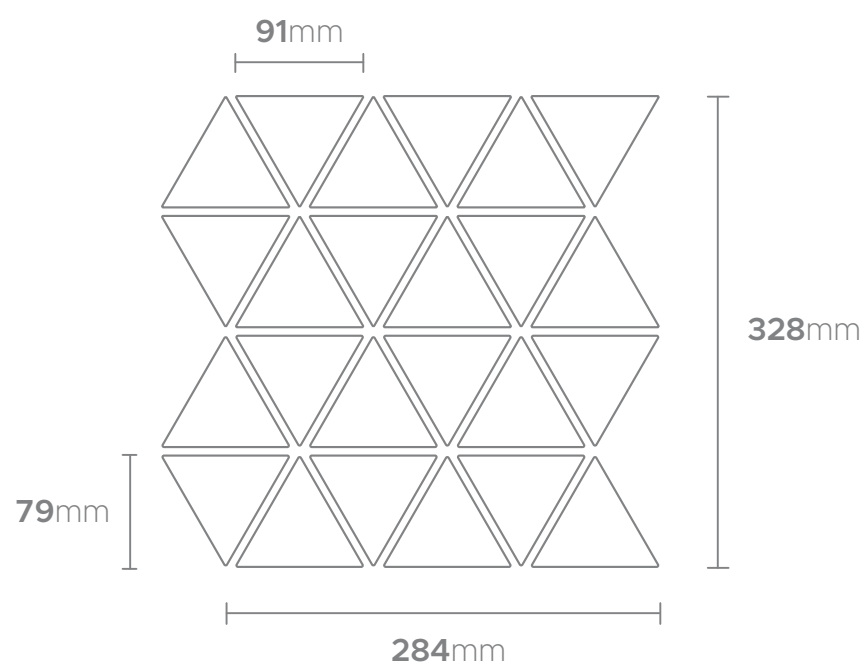

GEOMETRICA Ceramic Mosaics