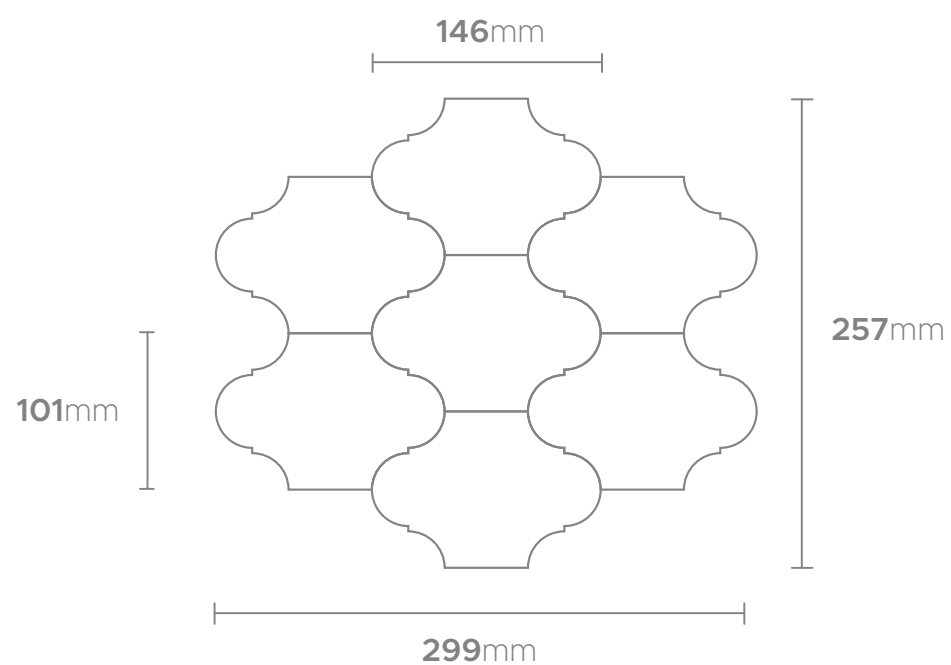

ARABESQUE Ceramic Mosaics