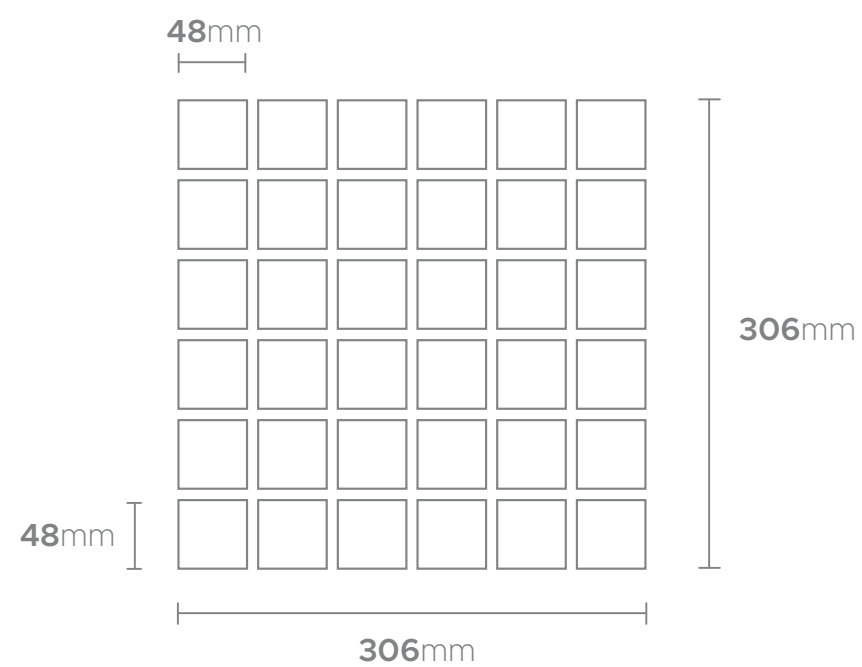

2"X2" SQUARE Porcelain Mosaics