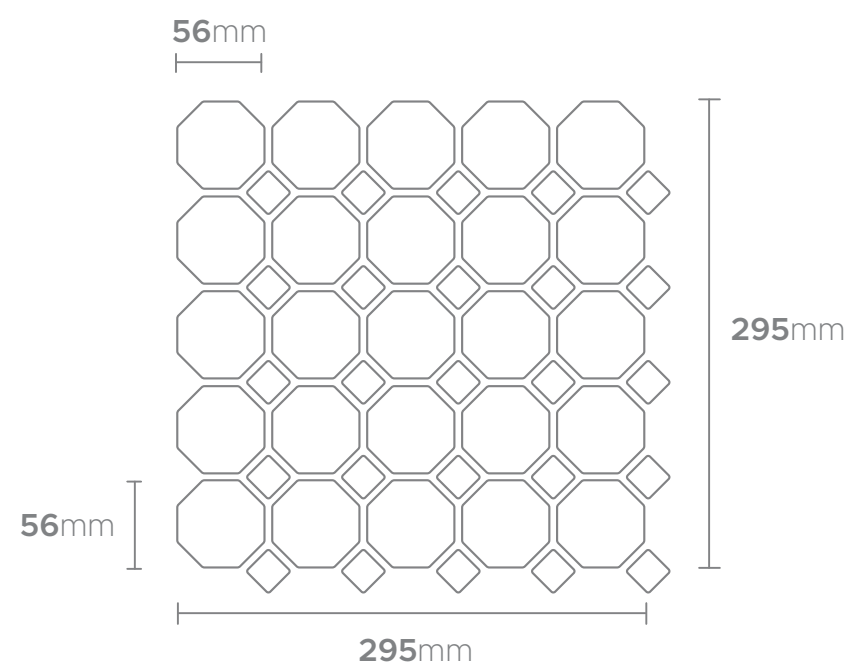

OCTAGON & DOT Porcelain Mosaics