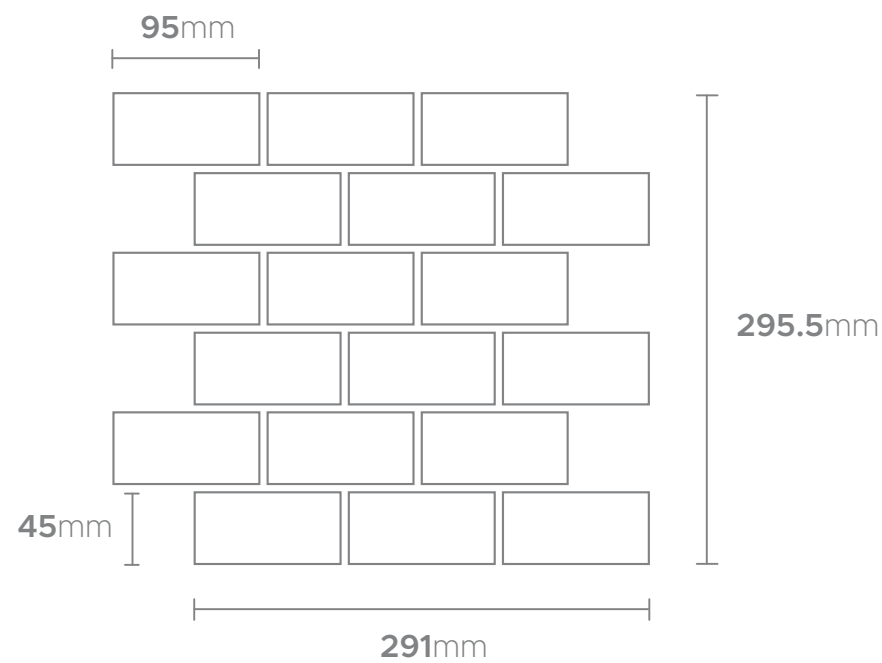

2"X4" BEVEL Porcelain Mosaics