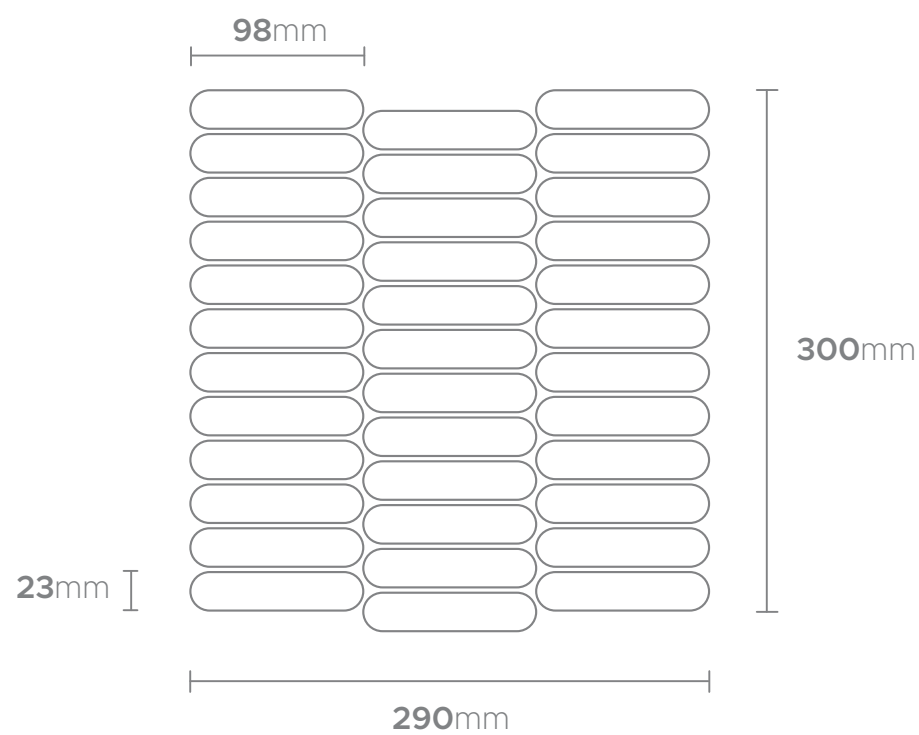

VIENNA Porcelain Mosaics