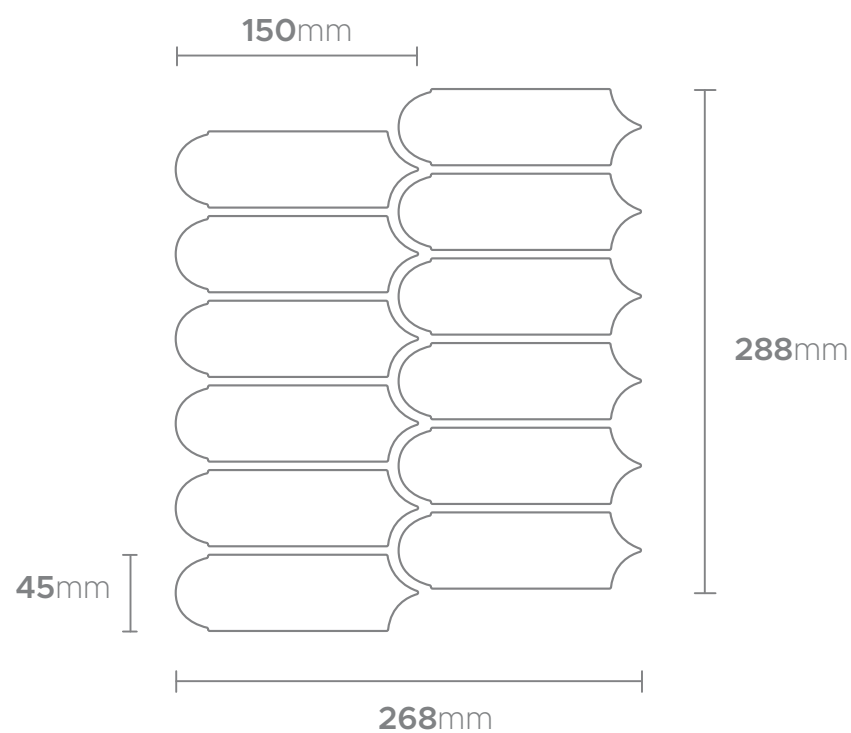

ELONGATED FAN Porcelain Mosaics