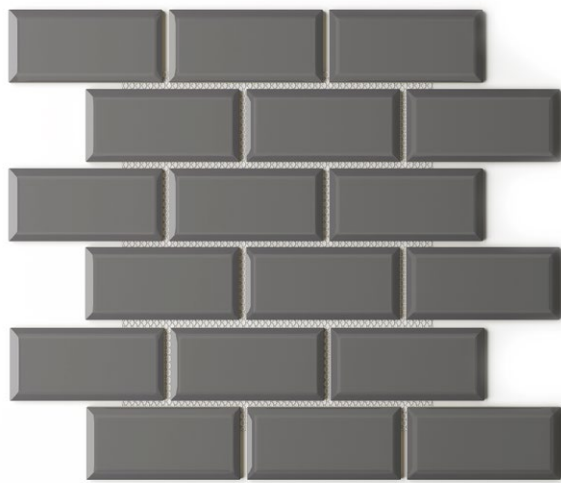

# 2"X4" BEVEL Porcelain Mosaics

White  
LT-24B01G  
Gloss

Taupe  
LT-24B03G  
Gloss

Light Grey  
LT-24B04G  
Gloss

Dark Grey  
LT-24B05G  
Gloss

Sage  
LT-24B06G  
Gloss

Ocean Blue  
LT-24B07G  
Gloss

Black  
LT-24B02G  
Gloss