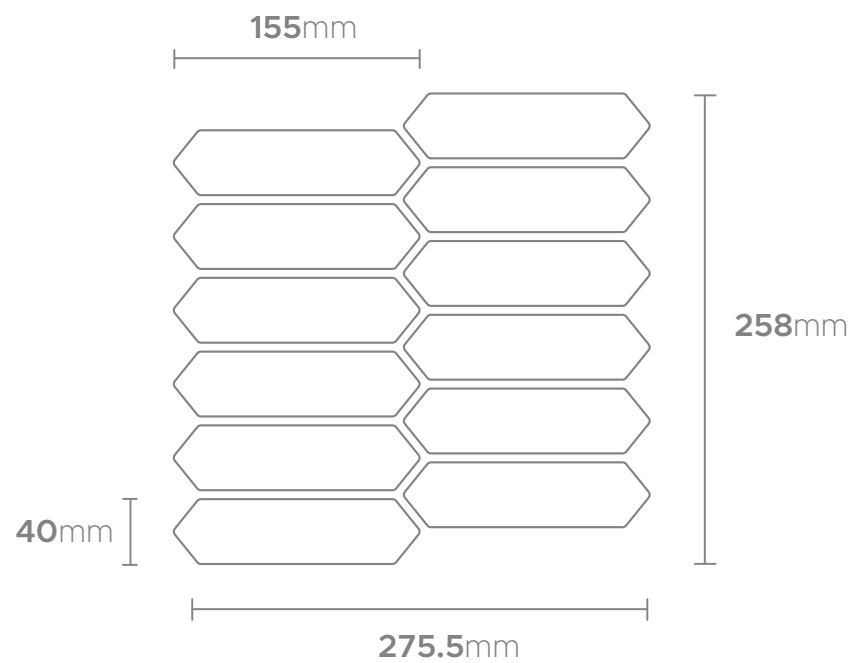

PICKET Porcelain Mosaics