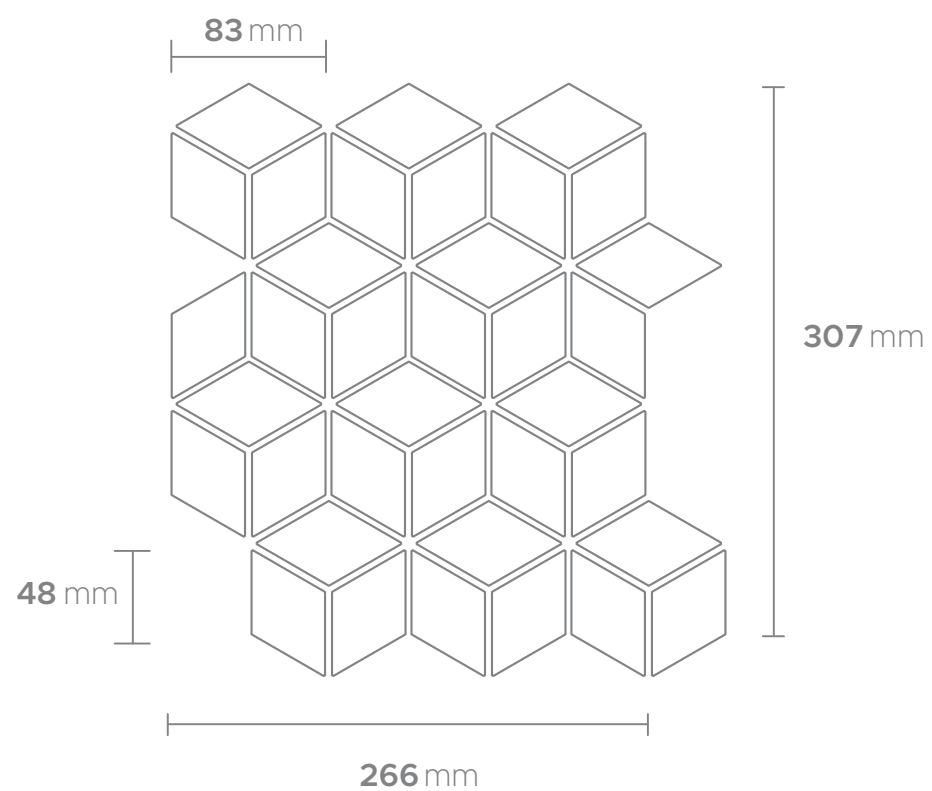

CUBE Porcelain Mosaics