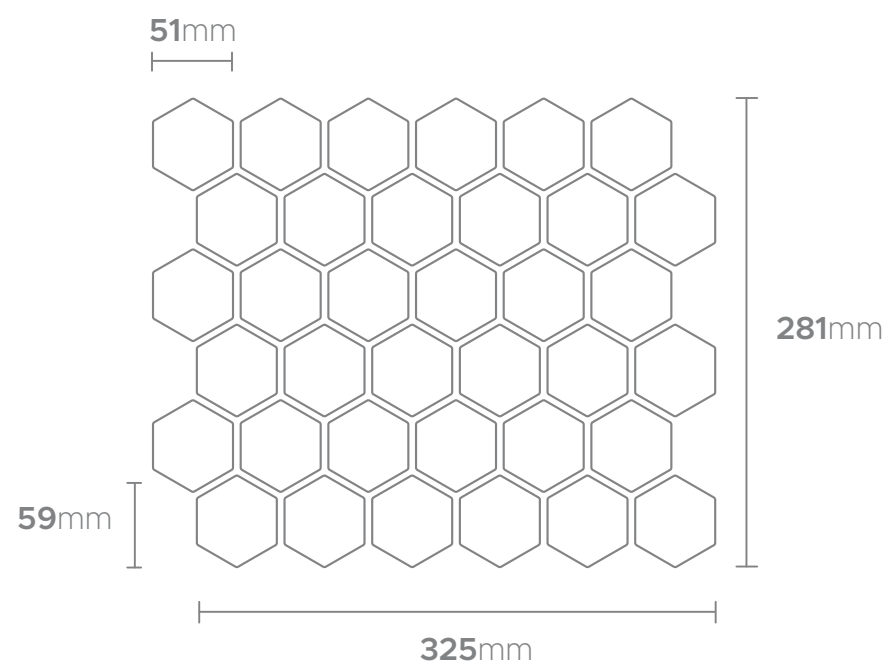

HEXAGON Porcelain Mosaics