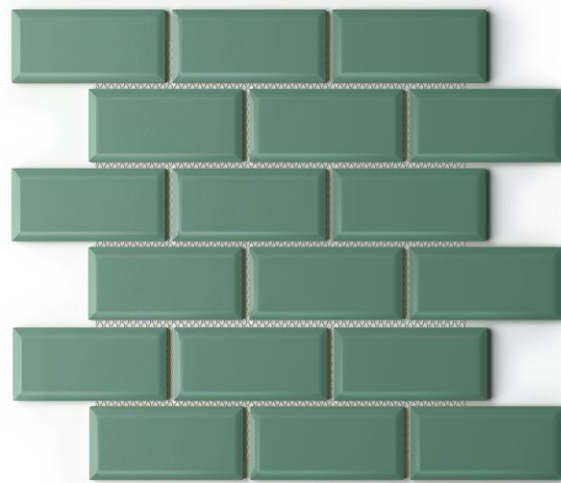

# 2"X4" BEVEL Porcelain Mosaics

White  
LT-24B01G  
Gloss

Taupe  
LT-24B03G  
Gloss

Light Grey  
LT-24B04G  
Gloss

Dark Grey  
LT-24B05G  
Gloss

Sage  
LT-24B06G  
Gloss

Ocean Blue  
LT-24B07G  
Gloss

Black  
LT-24B02G  
Gloss