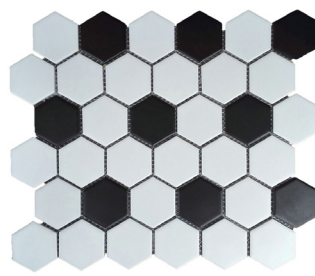

TACGEOBWHEX22