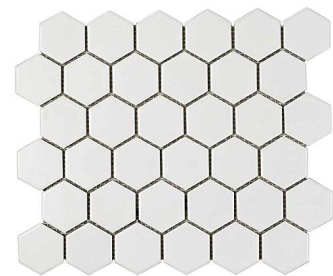

TACGEOWHHEX22

TECHNICAL DATA	ASTM Test	ISO Test	Value Required ANSI	Declared ASTM
Water Absorption	C373	ISO-10545/3	<=0.5%	<=0.5%
Break Strength	C648	ISO-10545/4	>+250	Min. 290
Scratch Hardness	MOH's Scale	EN-101	-	3
Chemical Resistance	C650	ISO-10545/13	Unaffected	Unaffected
Frost Resistance	C1026	ISO-10545/12	Resistant	Resistant
Group	SEE FAQs	SEE FAQs	-	3
Deep Abrasion - Unglazed Tiles	C1243	ISO-10545/6	<175 mm³	-
PEI - Glazed Tiles***	C1027	ISO-10545/7	-	4 & 2 (black