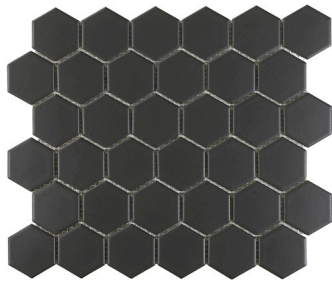

GEOMETRY

collection

The Geometry Collection is the ultimate in modern design.

These high-quality and cost-effective glazed porcelain 2" hexagon mosaics are the perfect way to update a bathroom or kitchen. They are suitable for use on floors and walls, as well as wet areas, such as a kitchen backsplash or shower floor.

Available in Black, White or Black and White. Matte finish only.

GEOMETRY *collection*

ADDITIONAL FEATURES

- Beautiful glazed porcelain mosaic in popular hexagon shape
- Mesh-mounted for ease of installation as well as trimming for accent areas
- Suitable for floor and wall installations, as well as wet areas such as showers or backsplashes