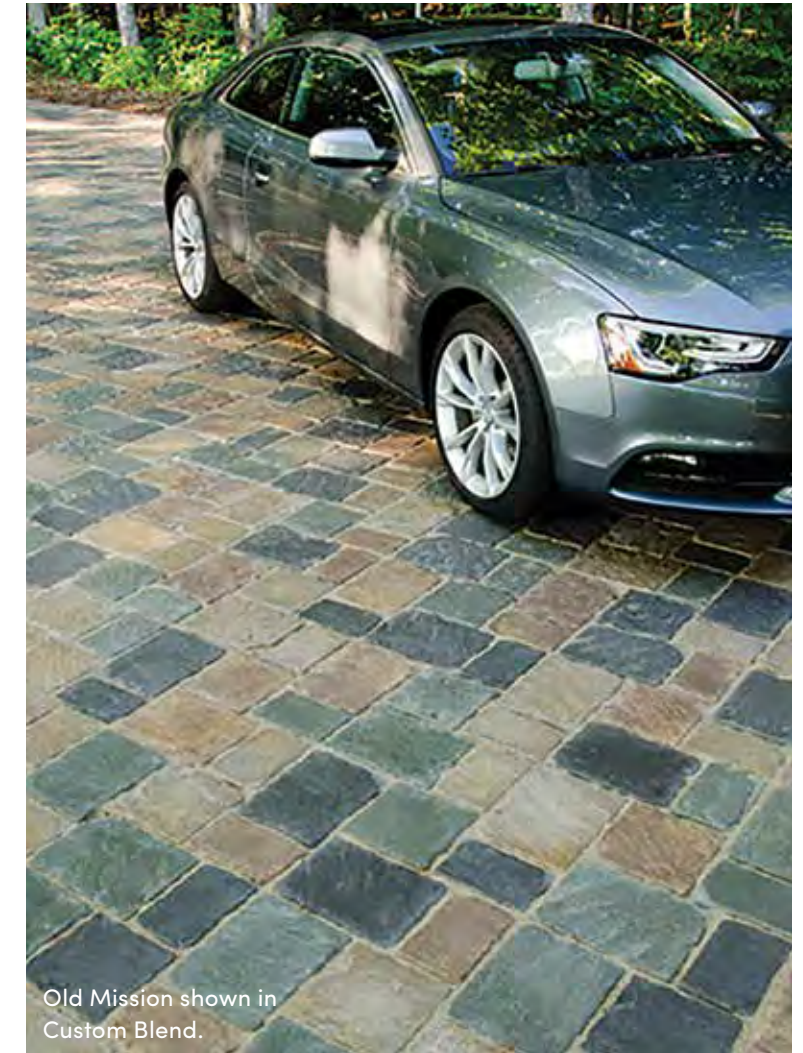

Old Mission shown in Custom Blend.

DRIVEWAY IDEAS

Your driveway should never be the exception to your exquisite style. Mission Pavers re-inspire the start of your morning and the end of your day.

Find more ideas at RosettaHardscapes.com/Driveways