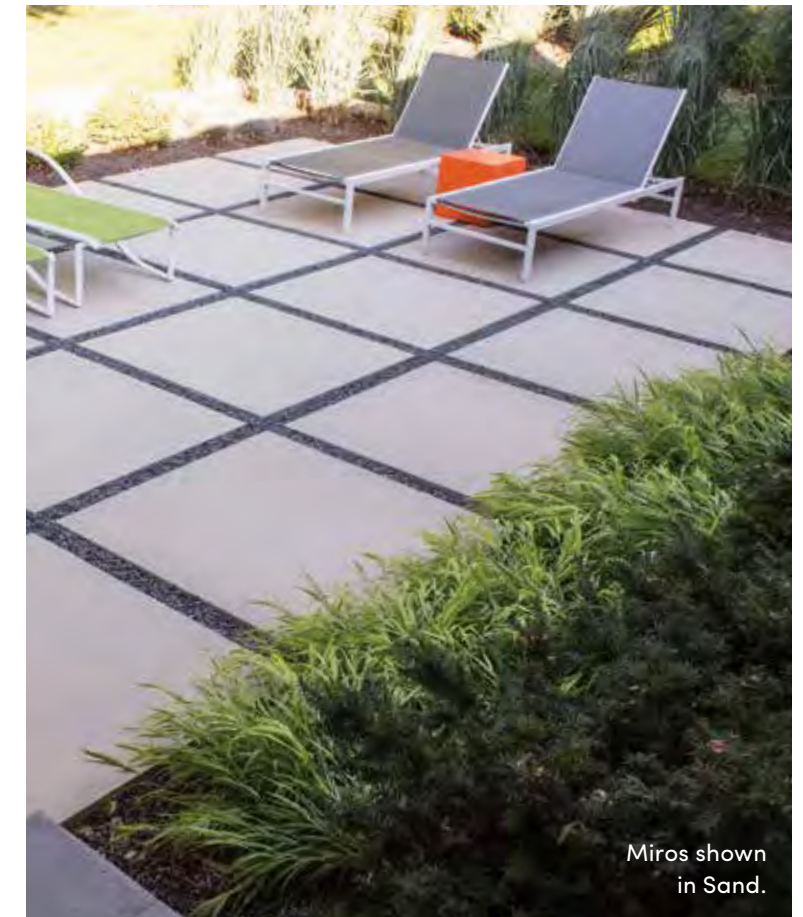

COLOR OPTIONS

FDL AB SG W B

*See color swatches on page 99
 ** Walnut & Slate Gray special order

MIROS SLABS

Find more ideas at RosettaHardscapes.com/Miros

Miros shown in Sand.

MIROS SLABS

You won't be accused of being square, just squared away with a hip, modern concrete patio. The big, bold, stylish squares in your Miros patio will provide the perfect place to entertain.