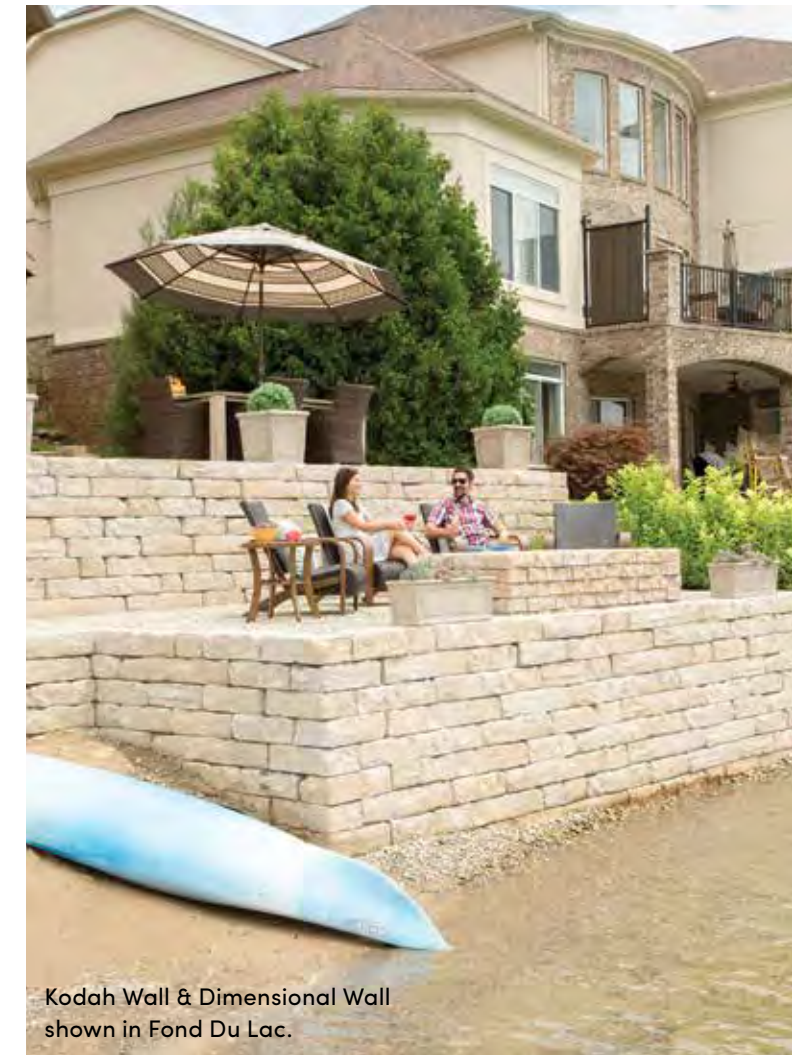

Kodah Wall & Dimensional Wall
shown in Fond Du Lac.

WALL IDEAS

A beautiful space without a wall is like a picture without a frame. Wonderful, but incomplete. Since a good frame always flatters its subject, choose a wall that stands out as much as your impressive style.

Find more ideas at
RosettaHardscapes.com/Walls