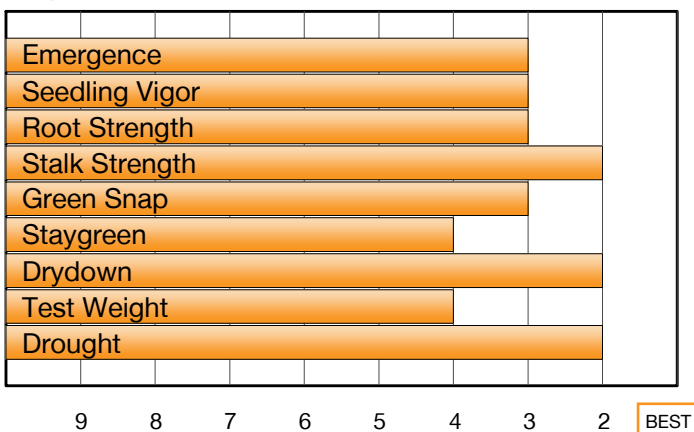

G07F23

RM:
107

Brands Available:

G07F23-3111

NEW G07F23-GT

BROADLY ADAPTED HYBRID WITH CONSISTENT PERFORMANCE ACROSS YIELD ENVIRONMENTS

- Moderate plant stature with very good root strength
- Excellent stalk strength for late-season standability
- Consistent ear with very good grain quality

Relative Maturity	
107	
Silk RM	Black Layer RM
107	109
Silk GDU	Black Layer GDU
1375	2570

Agronomic Characteristics

Disease Tolerance

Gray Leaf Spot	3
Northern Corn Leaf Blight	2
Goss's Wilt	4
Southern Corn Leaf Blight	5
Eyespot	2
Anthracnose Stalk Rot	-
Anthracnose Leaf Blight	-
Fusarium Crown Rot	-
Common Rust	5

Plant & Ear Characteristics

Plant Height	Ear Height	Ear Flex	Cob Color	Husk Cover
5	5	Semi-Flex	Pink	Medium