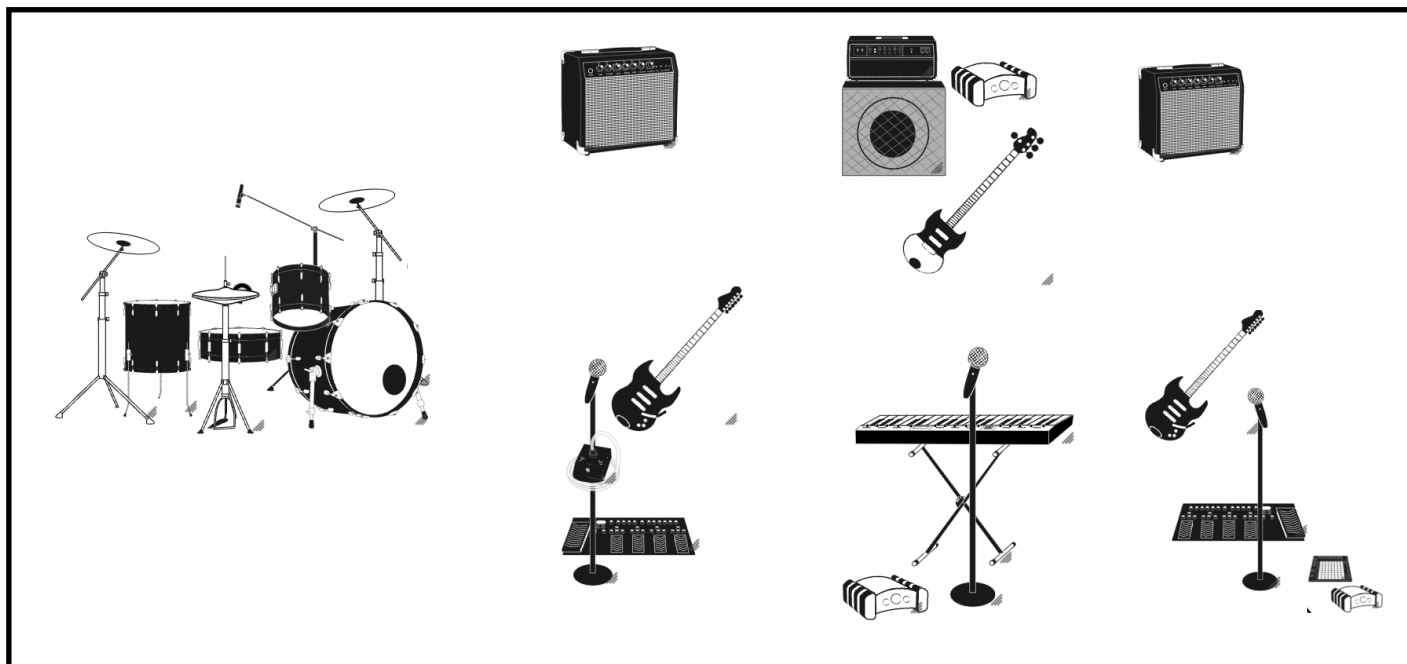

SWEET GIANT - TECH SPEC 2023

****NOTE drum set up is left-footed so will need to re-arrange if kit sharing**

CHANNEL	MIC / INSTRUMENT	NOTES	
MARCO DRUMS	1	Vocal Mic (BVs)	+ VERB
	2	Kick	Open and Natural (not clicky)
	3	Snare	Natural
	4	Rack Tom	
	5	Floor Tom	
	6	Overheads L+R	
ANNIE LEAD VOX + GUITAR	7	Vocal mic (Centre/ Lead)	Annie uses an EV ND96 DRY (Annie uses own tape delay vocal effect)
	8	Guitar 1	Fender Deville 4X10 Combo (SM57)
NICK BASS / SYNTH	9	Bass Amp + DI	Orange Terror Bass DI can be taken from amp/board
	10	JUNO Synth DI	Stereo L+R
	11	Vocal Mic (BVs)	Low in mix + VERB
ROBERT GUITAR	12	Vocal Mic (BVs)	+VERB
	13	Guitar 2	Peavey Stereo Chorus Amp (2X AMP MIC - Stereo)
	14	Sampler DI	Mono