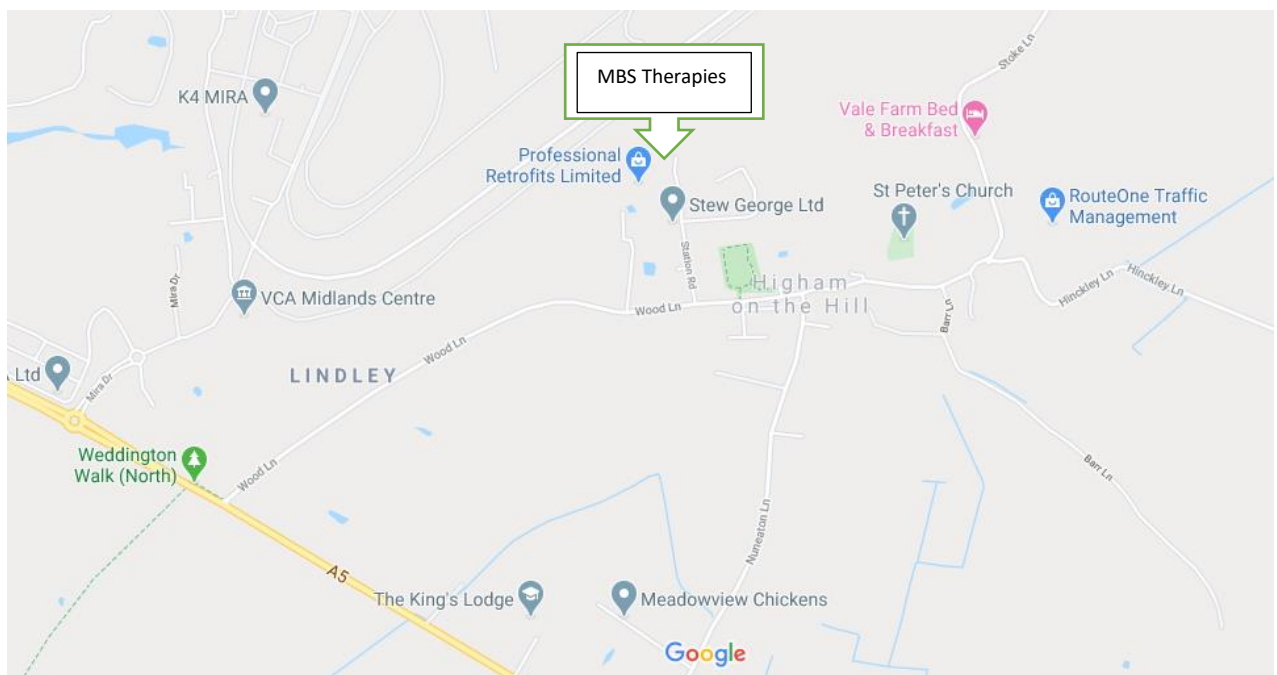

Directions to MBS Therapies

1 Station Rd Industrial Estate, Station Rd, Higham on the Hill, Nuneaton CV13 6AG

Station Rd Industrial Estate is located at the very end of Station Road on your left.

As you come through the gates, turn immediately right and MBS Therapies are situated in the corner.
There is designated parking directly outside.