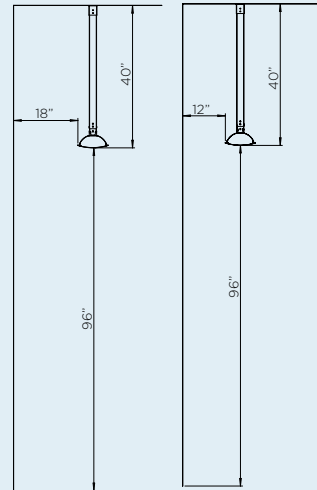

CEILING & WALL MOUNT

CEILING MOUNT CLEARANCE

4000W & 6000W

CEILING POLE CLEARANCE

4000W & 6000W

2000W & 3000W

WALL BRACKET

2000W & 3000W