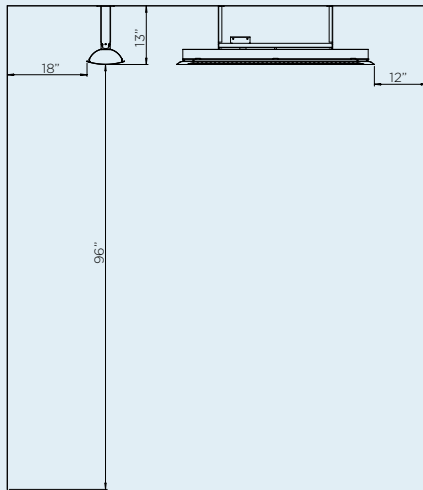

MOUNT OPTIONS

With a wide array of mounting options, Bromic offers solutions to complete any décor and provide functionality for ambiance and comfort.

CEILING & WALL MOUNT

CEILING MOUNT CLEARANCE

4000W & 6000W