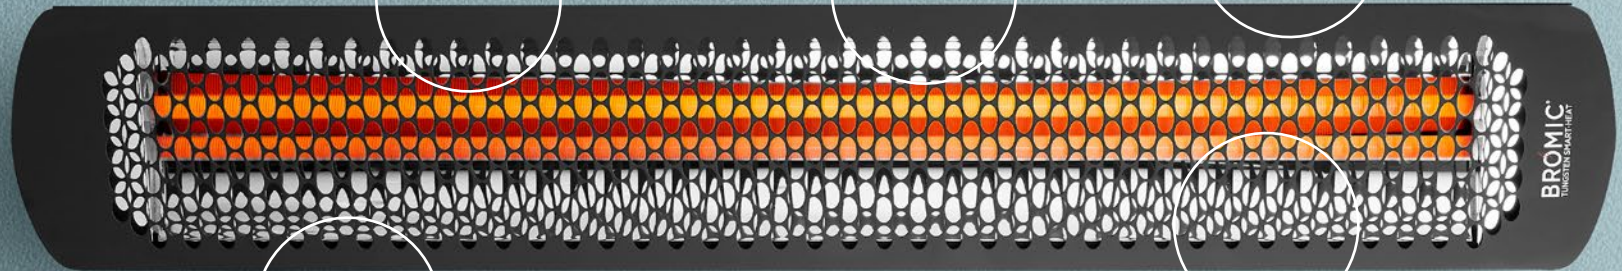

HIGH PERFORMANCE

Matte Finish Stainless-Steel construction

**TOTAL MOUNTING
FLEXIBILITY**

ANGLE BRACKET

Provides precise
directional heat

**PATENTED
PERFORMANCE**

Superior wind resistance

UNIQUE DESIGN

Honeycomb fascia facilitates
precise heat distribution

Patio Heaters

Edmonton

info@patioheaters.pro

BROMIC

ASIA PACIFIC | NORTH AMERICA | EUROPE

Bromic pursues a policy of continuing improvement in design and performance of its products. The right is therefore reserved to vary specifications without notice.