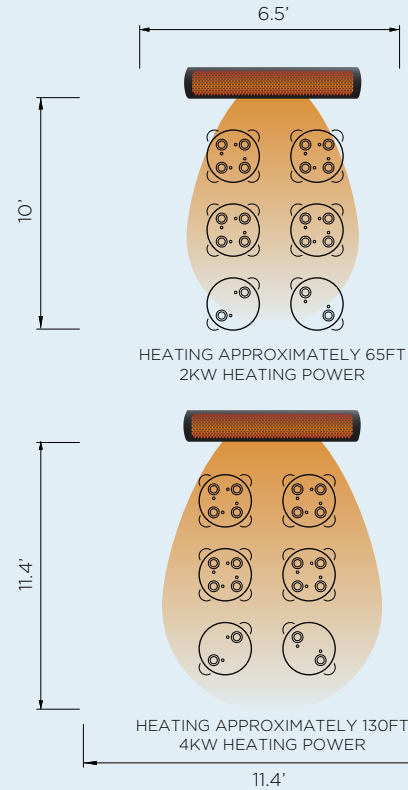

2000W & 4000W SERIES