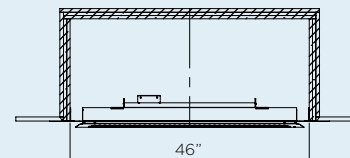

2000W & 4000W