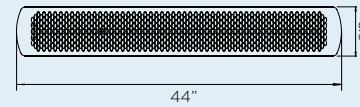

SPECIFICATIONS

Reference the specification guide below to help you select the correct solution for your needs.

MODEL NUMBER	2000 SERIES	3000 SERIES	4000 SERIES	6000 SERIES
FUEL TYPE	ELECTRIC	ELECTRIC	ELECTRIC	ELECTRIC
COLOUR	BLACK | WHITE	BLACK | WHITE	BLACK | WHITE	BLACK | WHITE
	65FT	100FT	130FT	160FT
HEAT AREA	230 - 240V/8.3A	230 - 240V/12.5A	230 - 240V/16.6A	230 - 240V/25A
MINIMUM FLOOR CLEARANCE	WALL 72" | CEILING 96"		WALL 72" | CEILING 96"	

MOUNTING OPTIONS

CEILING MOUNT	✓	✓	✓	✓
WALL MOUNT	✓	✓	✓	✓
RECESSED | FLUSH MOUNT	✓	✓	✓	✓
CEILING POLE MOUNT	✓	✓	✓	✓
FREESTANDING	-	-	-	-

CONTROL OPTIONS

ON | OFF	✓	✓	✓	✓
DIMMER	✓	✓	✓	✓
MASTER REMOTE *	✓	✓	✓	✓

* Control up to six zones of heaters with unlimited heaters per zone from a single control. Works only with dimming controllers. Control operates within 100ft of heaters.

Measurements displayed within this document are minimum requirements for installation. Bromic takes no responsibility for incorrect or non-compliant installations. All measurement in this document are displayed in inches.

DIMENSIONS

With a wide range of sizes available, find the ideal heater to suit your outdoor space.

PROFILE

2000W & 4000W