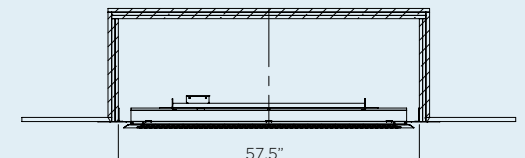

CEILING RECESS

MINIMUM
CEILING CAVITY

2000W & 4000W

3000W & 6000W

MOUNT OPTIONS

With a wide array of mounting options, Bromic offers solutions to complete any décor and provide functionality for ambiance and comfort.