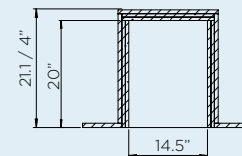

CEILING RECESS