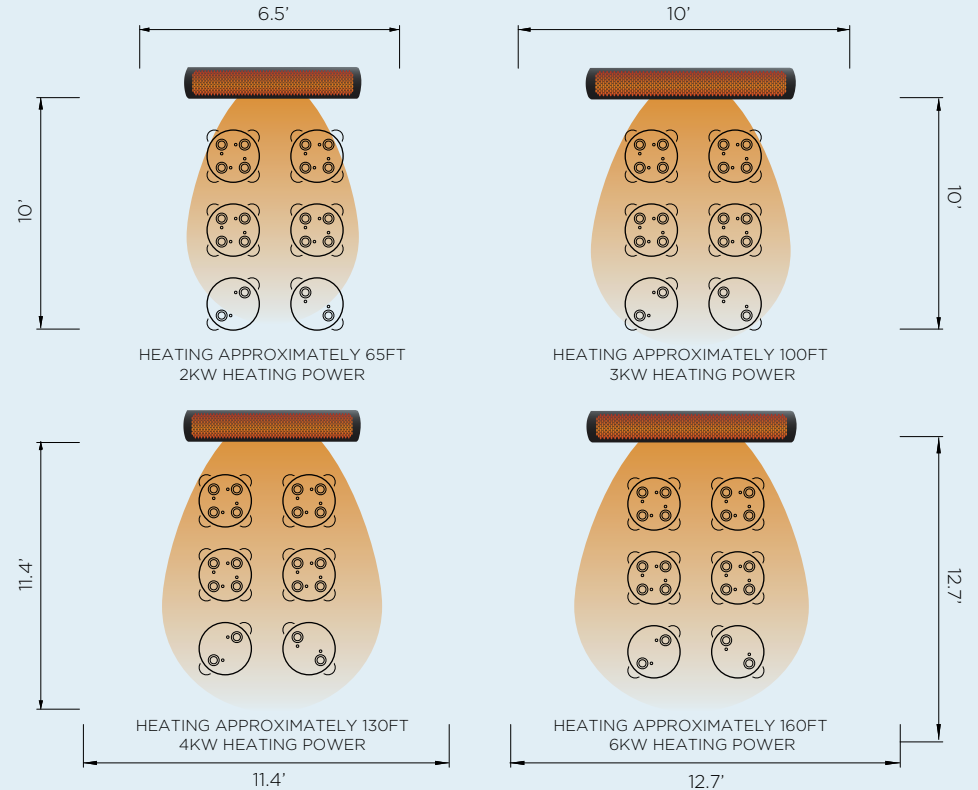

4000W & 6000W

HEATING REACH

Creating ideal comfort levels, Bromic heaters offer a variety of heat distribution to suit your outdoor heating needs.

2000W & 4000W SERIES

3000W & 6000W SERIES

CONTROL OPTIONS

ON | OFF CONTROL