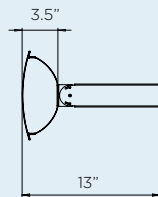

CEILING & WALL MOUNT

CEILING MOUNT CLEARANCE

4000W & 6000W

CEILING POLE CLEARANCE

4000W & 6000W

2000W & 3000W

WALL BRACKET

2000W & 3000W