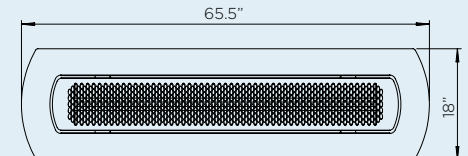

DIMENSIONS

With a wide range of sizes available, find the ideal heater to suit your outdoor space.

PROFILE

2000W & 4000W

3000W & 6000W

CEILING RECESS

CEILING RECESS FRAME 2000W & 4000W

CEILING RECESS FRAME 3000W & 6000W