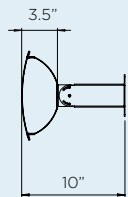

CEILING & WALL MOUNT

CEILING MOUNT CLEARANCE

4000W & 6000W

CEILING POLE CLEARANCE

4000W & 6000W

2000W & 3000W

WALL BRACKET

2000W & 3000W