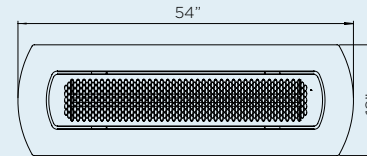

DIMENSIONS

With a wide range of sizes available, find the ideal heater to suit your outdoor space.

PROFILE

2000W & 4000W

3000W & 6000W

CEILING RECESS

CEILING RECESS FRAME 2000W & 4000W

CEILING RECESS FRAME 3000W & 6000W