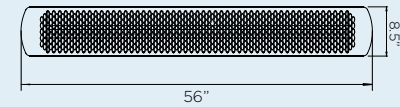

DIMENSIONS

With a wide range of sizes available, find the ideal heater to suit your outdoor space.

PROFILE

2000W & 4000W

3000W & 6000W

CEILING RECESS

CEILING RECESS FRAME 2000W & 4000W

CEILING RECESS FRAME 3000W & 6000W