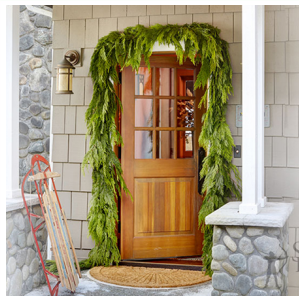

Holiday Evergreens Fundraiser

Give your support and enjoy beautiful holiday evergreens!

IN THE SPIRIT OF THE SEASON

Give your support and enjoy beautiful holiday evergreens fresh from the Pacific Northwest.

Item #	Order Name
G3	Western Cedar Garland

- Ten-feet of gorgeous cedar garland
- Fragrant fresh-cut western cedar
- Easy-to-handle, plastic carrying bag

$30.00