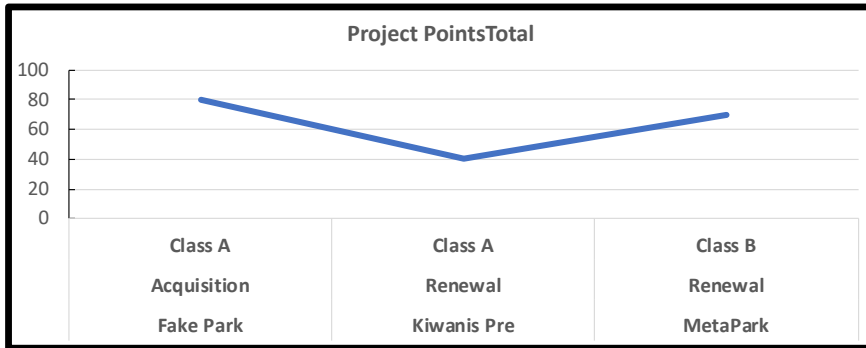

S.P.A.R.C. SCORES FOR PROJECT TYPE, PARK CLASS & NAME

Project Type

- Acquisition
- Renewal
- Asset Network

Park Classification

- Class A
- Class B
- Sports Fields

Park Name

- Fake Park
- Kiwanis Post
- Kiwanis Pre
- MetaPark