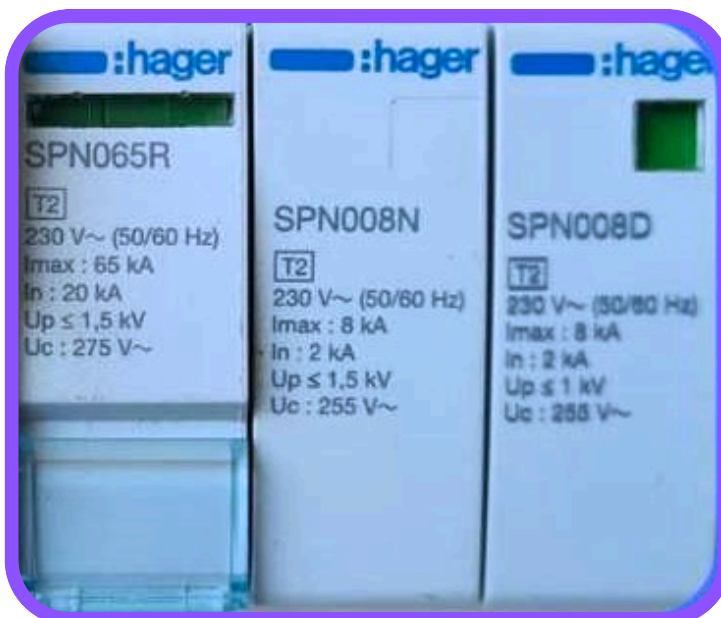

**Lightning &
Surge**

**Protection
Protecting the
Installation**