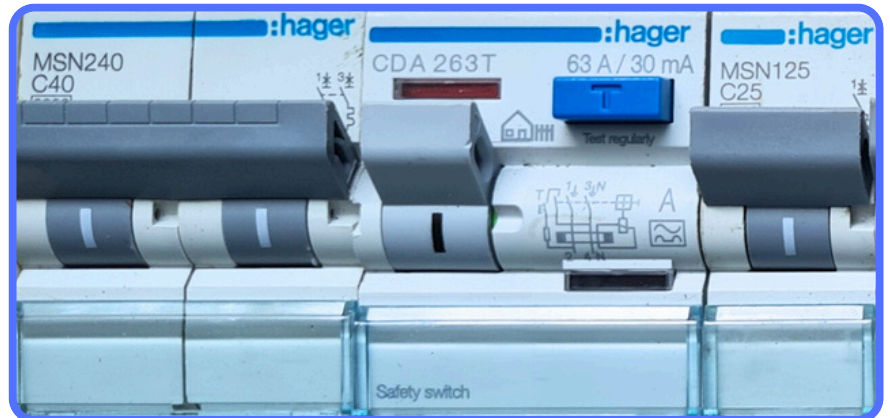

Option 3

This switchboard has
Death & Shock
Protection

When the lever
drops
**A LIFE IS
SAVED**

Effective System for
Life Protection to protect your
family with shared circuits

Sample of complete installation

**Death &
Shocks
Protection**

**Protecting all
Circuits**

**Lightning &
Surge**

**Protection
Protecting the
Installation**

Life Only Protection Devices

Safety Switch (RCD's) Devices

Complete Home Lightning & Surge Protection Devices

Core & Fine Protection
Surge Arresters

Shared Circuits

All circuits protect by sharing
Safety Switches (RCD's)

Main Switch Circuit Breaker

Main cause of fires in Australia