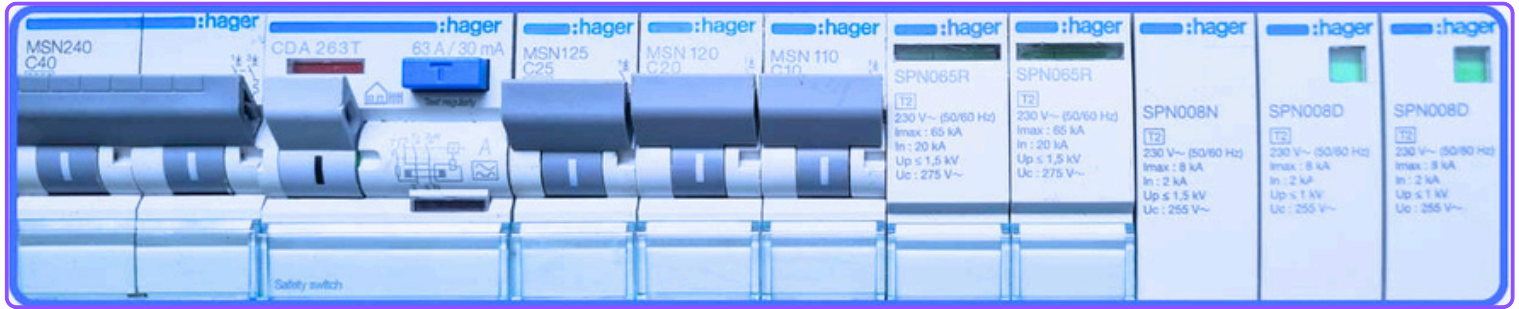

Option 3

This switchboard has
Death & Shock
Protection

When the lever
drops
**A LIFE IS
SAVED**

Effective System for
Life Protection to protect your
family with shared circuits

Sample of complete installation

**Death &
Shocks
Protection**

**Protecting all
Circuits**

**Lightning &
Surge**

**Protection
Protecting the
Installation**

Life Only Protection Devices

Safety Switch (RCD's) Devices

Complete Home Lightning & Surge Protection Devices

Core & Fine Protection
Surge Arresters

Shared Circuits

All circuits protect by sharing
Safety Switches (RCD's)

Main Switch Circuit Breaker

Main cause of fires in Australia