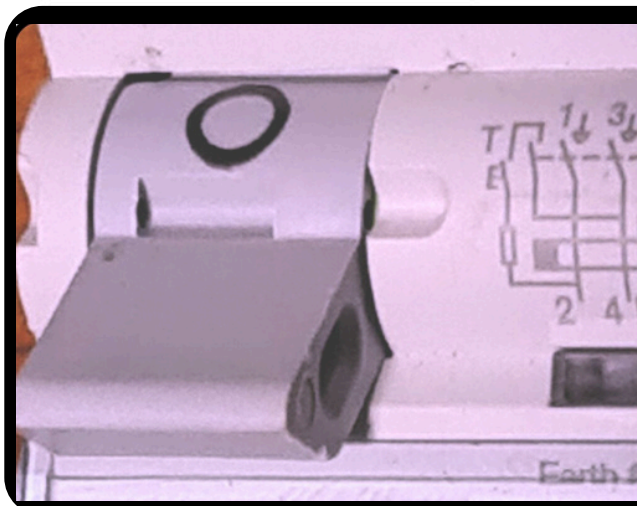

Option 3

This switchboard has
Death & Shock
Protection

When the lever
drops
**A LIFE IS
SAVED**

Effective System for
Life Protection to protect your
family with shared circuits

Sample of complete installation

**Death &
Shocks
Protection**

**Protecting all
Circuits**

**Lightning &
Surge**

**Protection
Protecting the
Installation**

Life Only Protection Devices

Safety Switch (RCD's) Devices

Complete Home Lightning & Surge Protection Devices

Core & Fine Protection
Surge Arresters

Shared Circuits

All circuits protect by sharing
Safety Switches (RCD's)

Main Switch Circuit Breaker

Main cause of fires in Australia