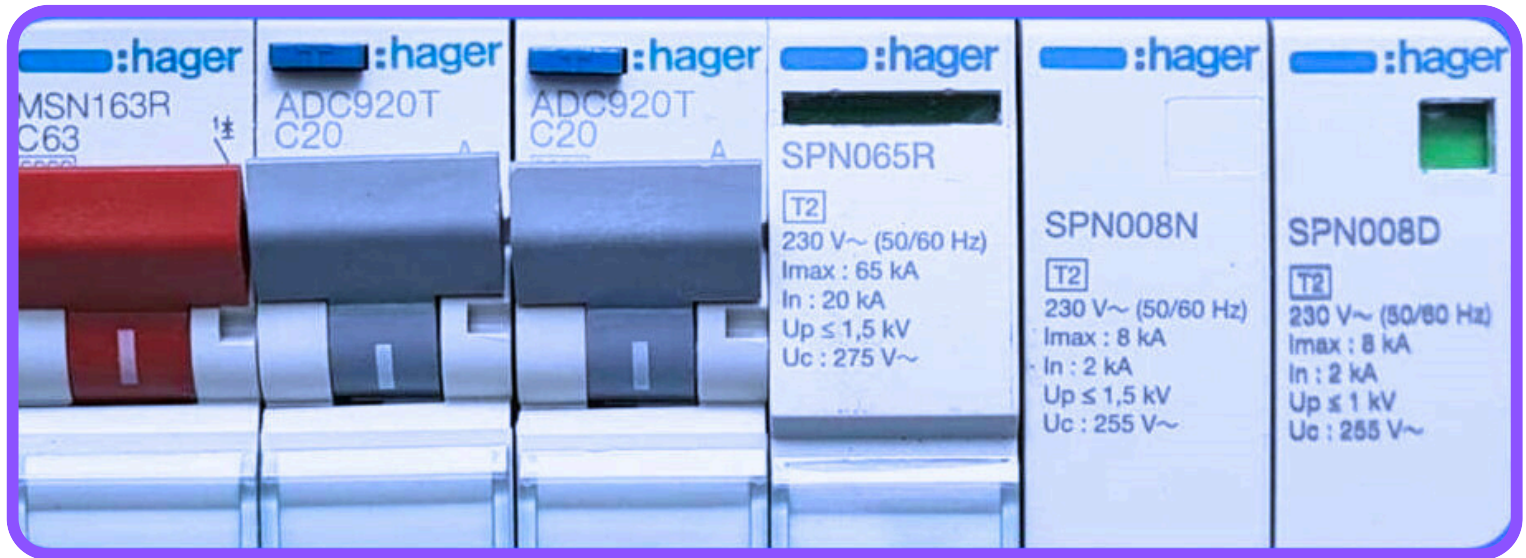

Option 2

This switchboard has
Death & Shock
Protection

When the lever
drops
**A LIFE IS
SAVED**

Quality products for Life
protection to protect your
family installed on every circuit

Sample of complete installation