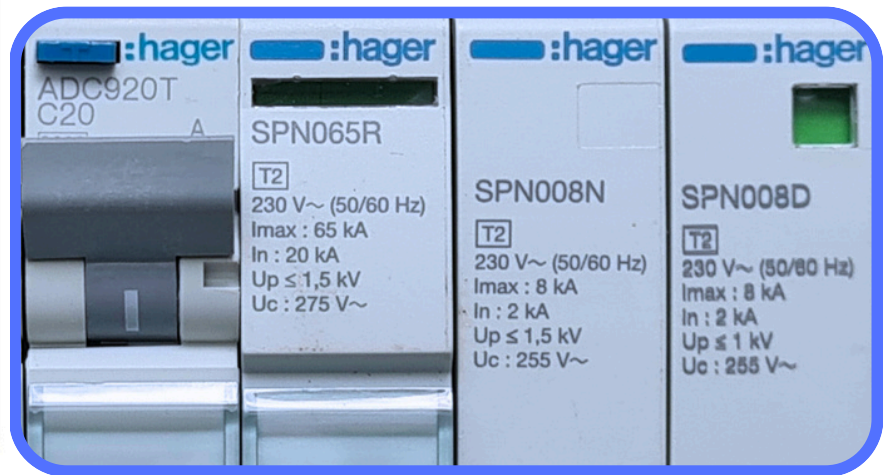

Option 2

This switchboard has
Death & Shock
Protection

When the lever
drops
**A LIFE IS
SAVED**

Quality products for Life
protection to protect your
family installed on every circuit

Sample of complete installation