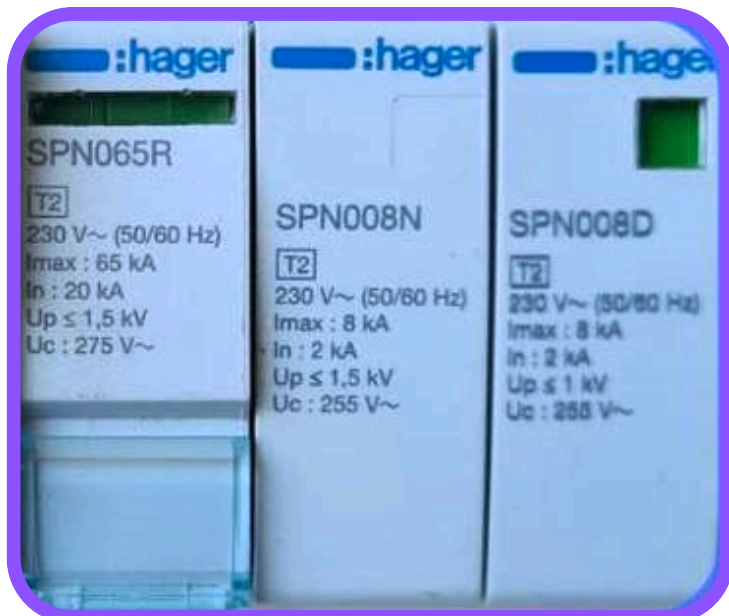

Lightning & Surge Protection

Protecting the Installation