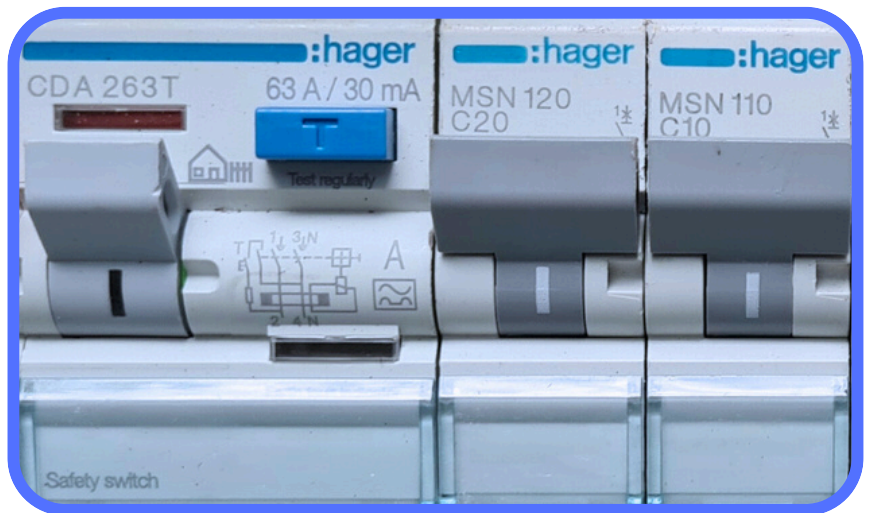

# Option 3

This switchboard has  
Death & Shock  
Protection

When the lever  
drops  
**A LIFE IS  
SAVED**

Effective System for  
Life Protection to protect your  
family with shared circuits

# Sample of complete installation

## Death & Shocks Protection

Protecting all Circuits