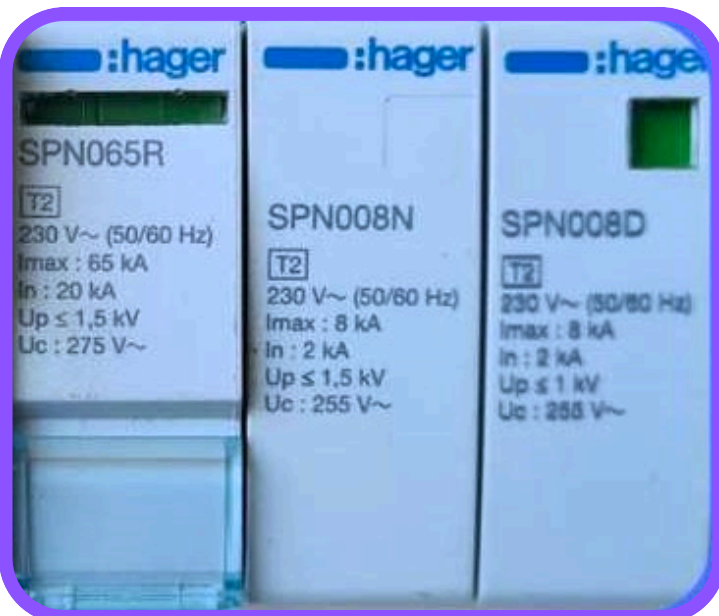

Lightning & Surge Protection

Protecting the Installation