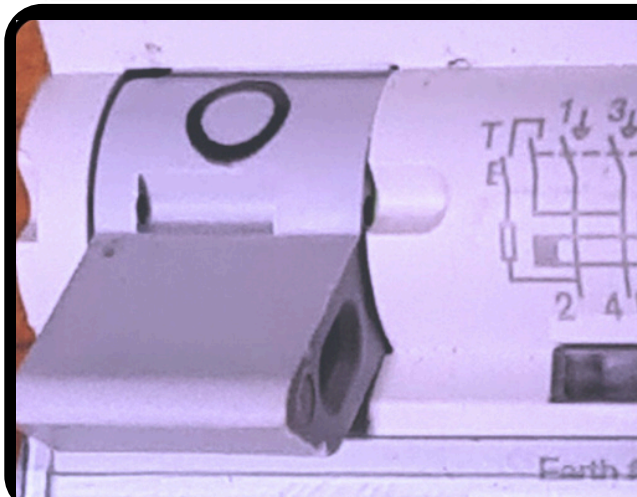

# Option 3

This switchboard has  
Death & Shock  
Protection

When the lever  
drops  
**A LIFE IS  
SAVED**

Effective System for  
Life Protection to protect your  
family with shared circuits