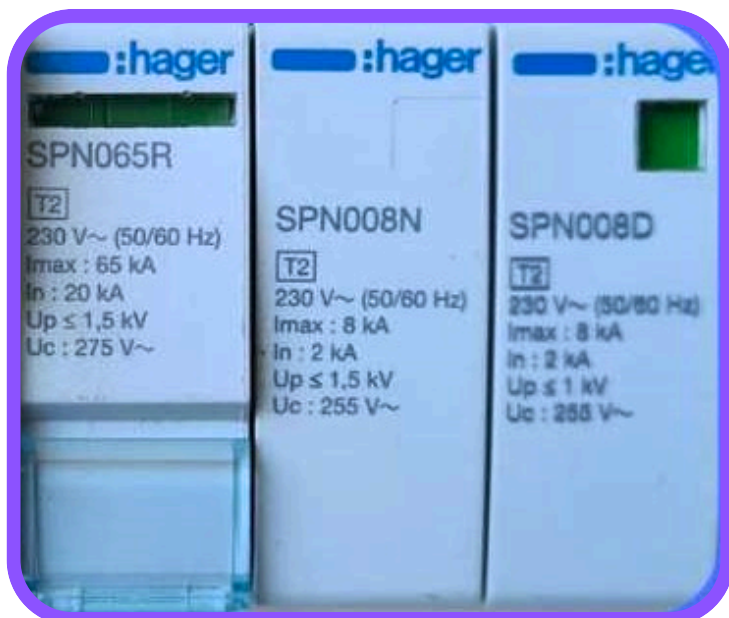

Lightning & Surge Protection

Protecting the Installation