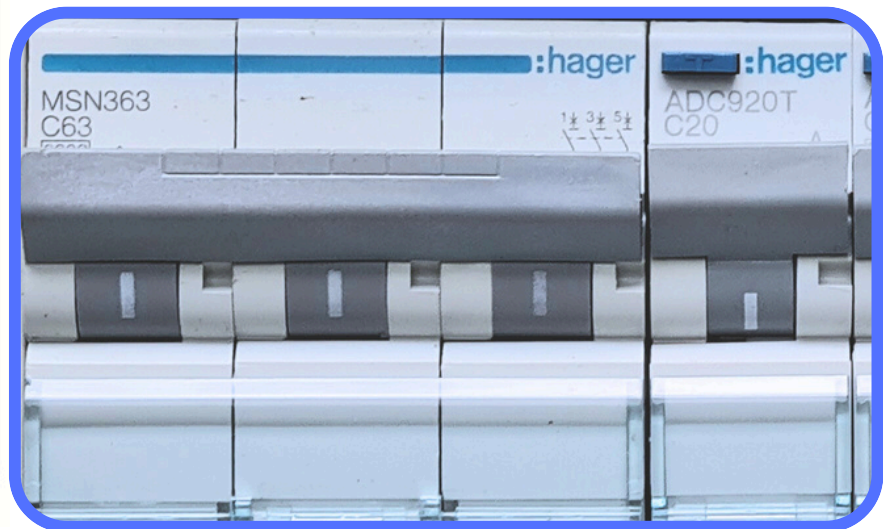

Option 2

This switchboard has
Death & Shock
Protection

When the lever
drops
**A LIFE IS
SAVED**

Quality products for Life
protection to protect your
family installed on every circuit

Sample of complete installation