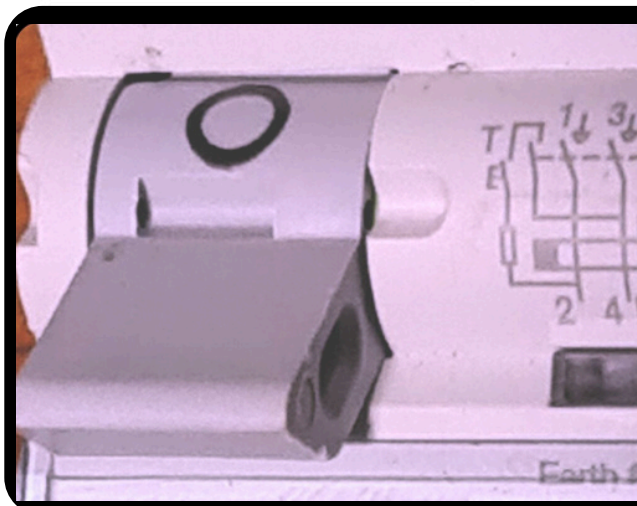

Option 3

This switchboard has
Death & Shock
Protection

When the lever
drops
**A LIFE IS
SAVED**

Effective System for
Life Protection to protect your
family with shared circuits

Sample of complete installation

**Death &
Shocks
Protection**

**Protecting all
Circuits**

**Lightning &
Surge
Protection**

**Protecting the
Installation**

Life Only Protection Devices

Safety Switch (RCD's) Devices

Complete Home Lightning & Surge Protection Devices

Core & Fine Protection
Surge Arresters

Shared Circuits

All circuits protect by sharing
Safety Switches (RCD's)

Main Switch Circuit Breaker

Main cause of fires in Australia