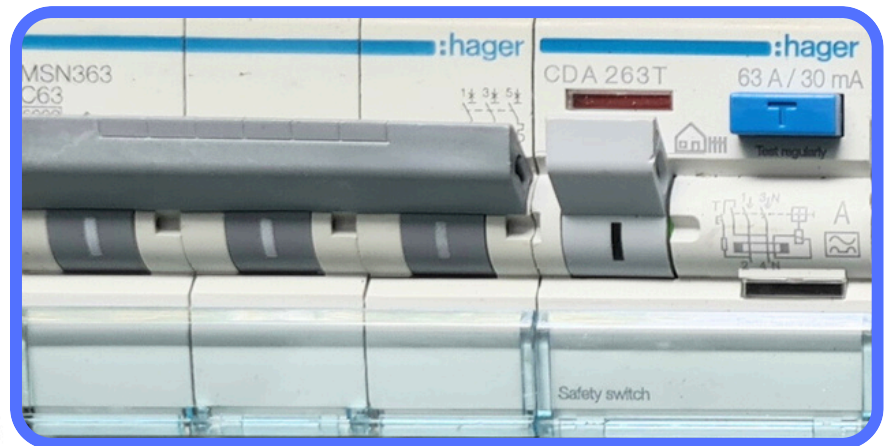

Option 3

This switchboard has
Death & Shock
Protection

When the lever
drops
**A LIFE IS
SAVED**

Effective System for
Life Protection to protect your
family with shared circuits

Sample of complete installation

**Death &
Shocks
Protection**

**Protecting all
Circuits**

**Lightning &
Surge
Protection**

**Protecting the
Installation**

Life Only Protection Devices

Safety Switch (RCD's) Devices

Complete Home Lightning & Surge Protection Devices

Core & Fine Protection
Surge Arresters

Shared Circuits

All circuits protect by sharing
Safety Switches (RCD's)

Main Switch Circuit Breaker

Main cause of fires in Australia