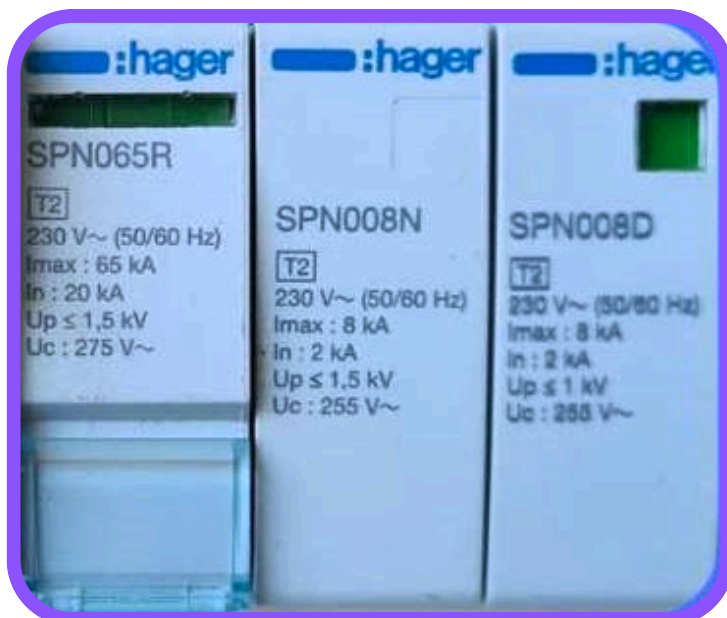

**Lightning &
Surge
Protection**

**Protecting the
Installation**