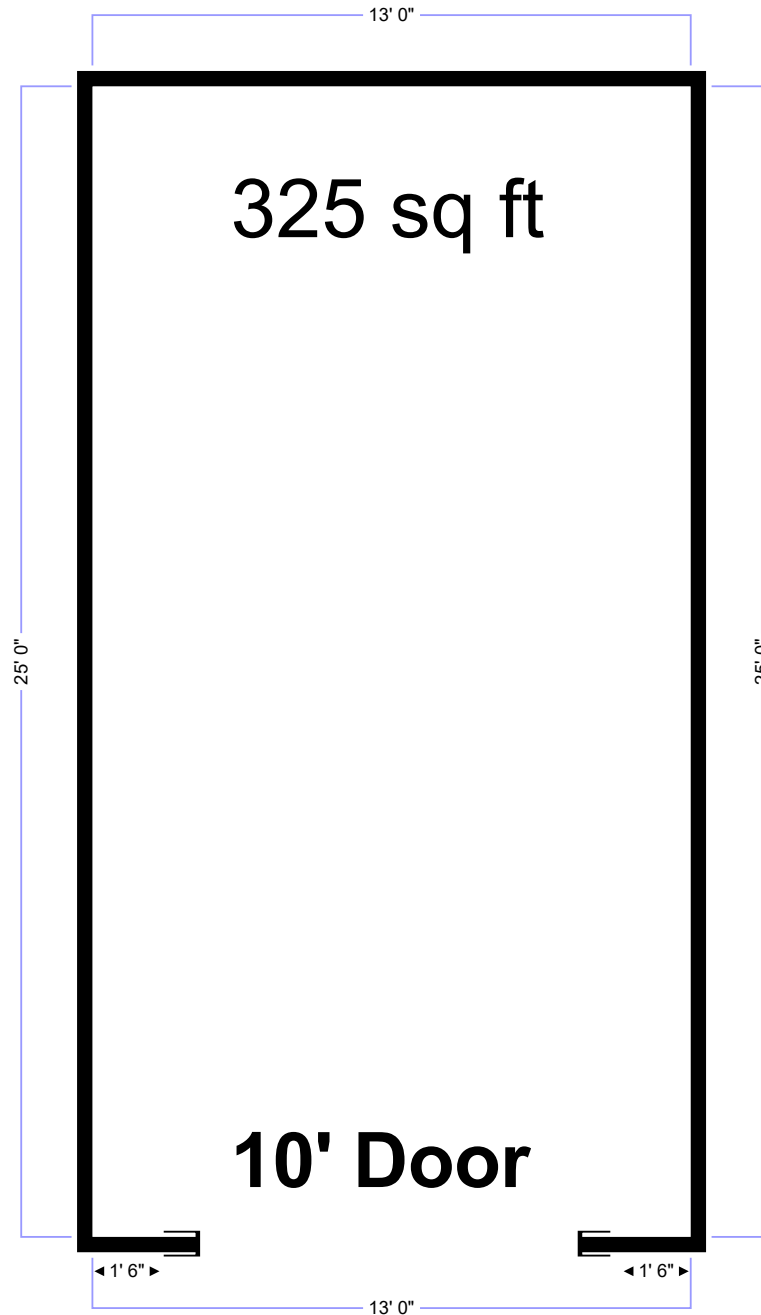

# Small Workshop

10' drive-in door  
12' - 14' ceilings  
LED high bay lighting  
Recently painted  
24 hour access  
On-site restrooms  
6270 118th Ave N  
Pinellas Park, FL 33773  
(66th Street & Bryan Dairy)  
**\$475 per Month**

Dimensions are an estimate and  
workshop sizes may vary slightly