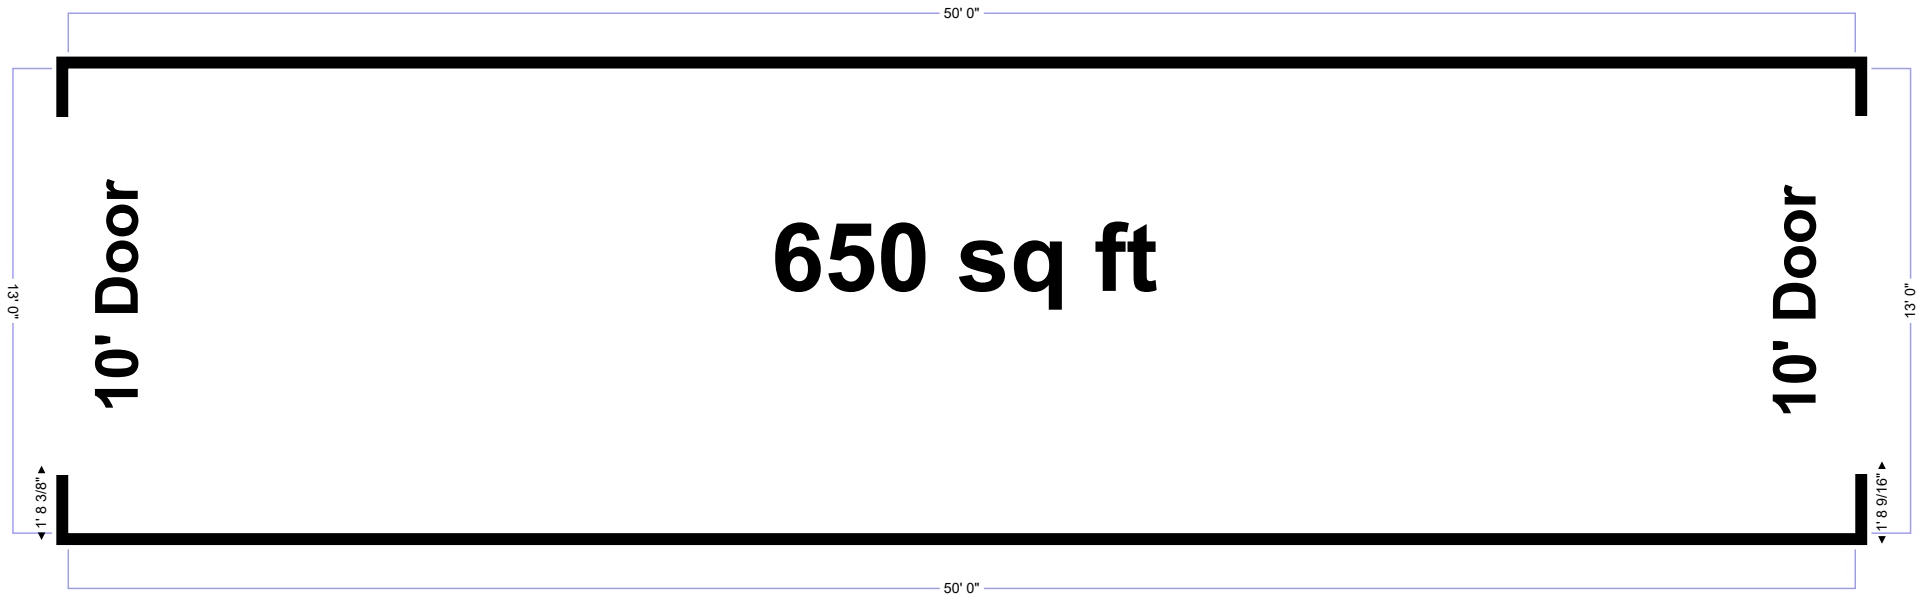

# Medium Workshop

- 10' drive-in doors
- LED high bay lighting
- 12' - 14' ceilings
- Recently painted
- 24 hour access
- On-site restrooms

6270 118th Ave N  
Pinellas Park, FL 33773  
(66th Street & Bryan Dairy)  
**\$950 per Month**

Dimensions are an estimate and workshop sizes may vary slightly