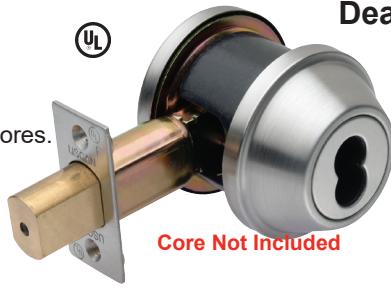

**Grade 2 Commercial Lockset**

- Modern Ball design knob.
- SC-1 Keyway 6-Pin.can be replaced with ASSA, GMS, Iico 1599, Medeco, Schlage and Primus cylinders

GW No	Mfg No	Function/B.S.
700500	US53P-ORB-605KD	Entry 2 3/8
700501	US53P-ORB-605KD	Entry 2 3/4
700574	US53P-ORB-609KD	Entry 2 3/8
700504	US53P-ORB-613KD	Entry 2 3/4
774520	US53P-ORB-619KD	Entry 2 3/8
774525	US53P-ORB-619KD	Entry 2 3/4
700505	US53P-ORB-630KD	Entry 2 3/8
700506	US53P-ORB-630KD	Entry 2 3/4
700510	US70P-ORB-630KD	Classroom 2 3/4
700560	US80P-ORB-605KD	Storeroom 2 3/4
700512	US80P-ORB-613KD	Storeroom 2 3/4
700511	US80P-ORB-630KD	Storeroom 2 3/4
700514	US80P-ORB-630KD	Storeroom 2 3/8
700498	US40S-ORB-605	Privacy 2 3/4
700572	US40S-ORB-609	Privacy 2 3/8
700517	US40S-ORB-613	Privacy 2 3/4
774530	US40S-ORB-619	Privacy 2 3/8
700497	US40S-ORB-630	Privacy 2 3/4
700493	US10S-ORB-605	Passage 2 3/4
700569	US10S-ORB-609	Passage 2 3/8
700494	US10S-ORB-613	Passage 2 3/4
774535	US10S-ORB-619	Passage 2 3/8
700453	US10S-ORB-630	Passage 2 3/8
700495	US10S-ORB-630	Passage 2 3/4

**Grade 2 Commercial Lockset**

- **Plymouth style knob.**
- Heavy duty residential, medium commercial.
- SC-1 Kwy 6-Pin, Accepts ASSA, GMS Ico 1599, Medeco, Schlage and Primus
- U.L. Listed deadlatch.

GW No	Entry Mfg No	Backset
700521	US53P-PLY-605KD	2 3/8
700795	US53P-PLY-605KD	2 3/4
700537	US53P-PLY-630KD	2 3/8
700799	US53P-PLY-630KD	2 3/4
<b>Storeroom</b>		
700811	US80P-PLY-605-KD	2 3/4
700805	US80P-PLY-630KD	2 3/4
<b>Classroom</b>		
700803	US70P-PLY-605KD	2 3/4
700802	US70P-PLY-630KD	2 3/4
<b>Privacy</b>		
700748	US40S-PLY-605	2 3/4
700749	US40S-PLY-630	2 3/4
<b>Passage</b>		
700700	US10S-PLY-605	2 3/4
700698	US10S-PLY-630	2 3/8
700701	US10S-PLY-630	2 3/4

**USCAN**  
Total Security

**Grade 2 IC-Core**

- Accepts 6 or 7 pin SFIC cores. 7/8" diameter x 1" throw latch bolt.

**Adjustable 6-Way Deadbolt**

GW No Mfg No

760300	D130-IC x 630 x Single
760301	D130-IC x 613 x Single
760302	D130-IC x 626 x Single