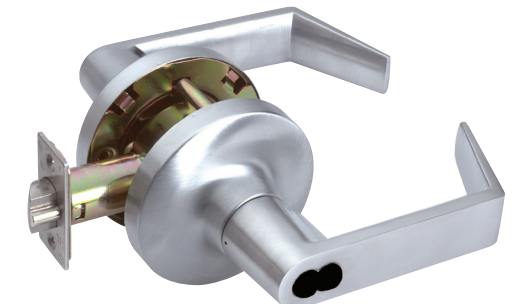

**Grade 1 Lever Locks**

**Clutched Lever Locksets**

GW No	Mfg No	Function
700552	USL150D x 626	Entry
700553	USL180D x 626	Storerm
700554	USL170D x 626	Classrm
700558	USL140S x 626	Privacy
700559	USL110S x 626	Passage
700635	USL150D x 613	Entry
700586	USL180D x 613	Storerm
700689	USL170D x 613	Classrm
700567	USL140S x 613	Privacy
700564	USL110S x 613	Passage

**Curved Lever Locksets**

**Clutched Intruder Function Lever Lock**

GW No	Mfg No	Function
700561	USL173D-626	Intruder
700562	USL173-IC-626	Intruder

- Key on the inside or outside of lever locks/unlocks lockset.
- Lever comes standard with three points of locking directions