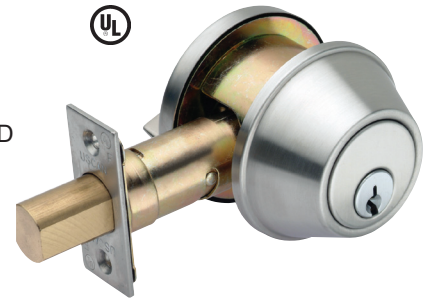

**USCAN**  
Total Security

**Grade 2 IC-Core**

- Accepts 6 or 7 pin SFIC cores. 7/8" diameter x 1" throw latch bolt.

**Adjustable 6-Way Deadbolt**

GW No Mfg No

760300	D130-IC x 630 x Single
760301	D130-IC x 613 x Single
760302	D130-IC x 626 x Single

760305	D230-IC x 630 x Double
760306	D230-IC x 613 x Double

**Fixed 2-3/4" Backset**

750200	D120-630-IC 2-3/4 Single
750201	D120-613-IC 2-3/4 Single

**Deadbolts**

**Grade 2 Deadbolt**

- Removable Cylinder KD
- SC-1 keyway

**Adjustable 6-Way Deadbolt**

GW No Mfg No

700692	D130-605-KD Single
700693	D130-630-KD Single
700694	D130-613-KD Single
774500	D130-609-KD Single
774501	D130-619-KD Single

700755	D230-630-KD Double
774502	D230-609-KD Double
774503	D230-619-KD Double
700754	D230-605-KD Double
700756	D230-613-KD Double