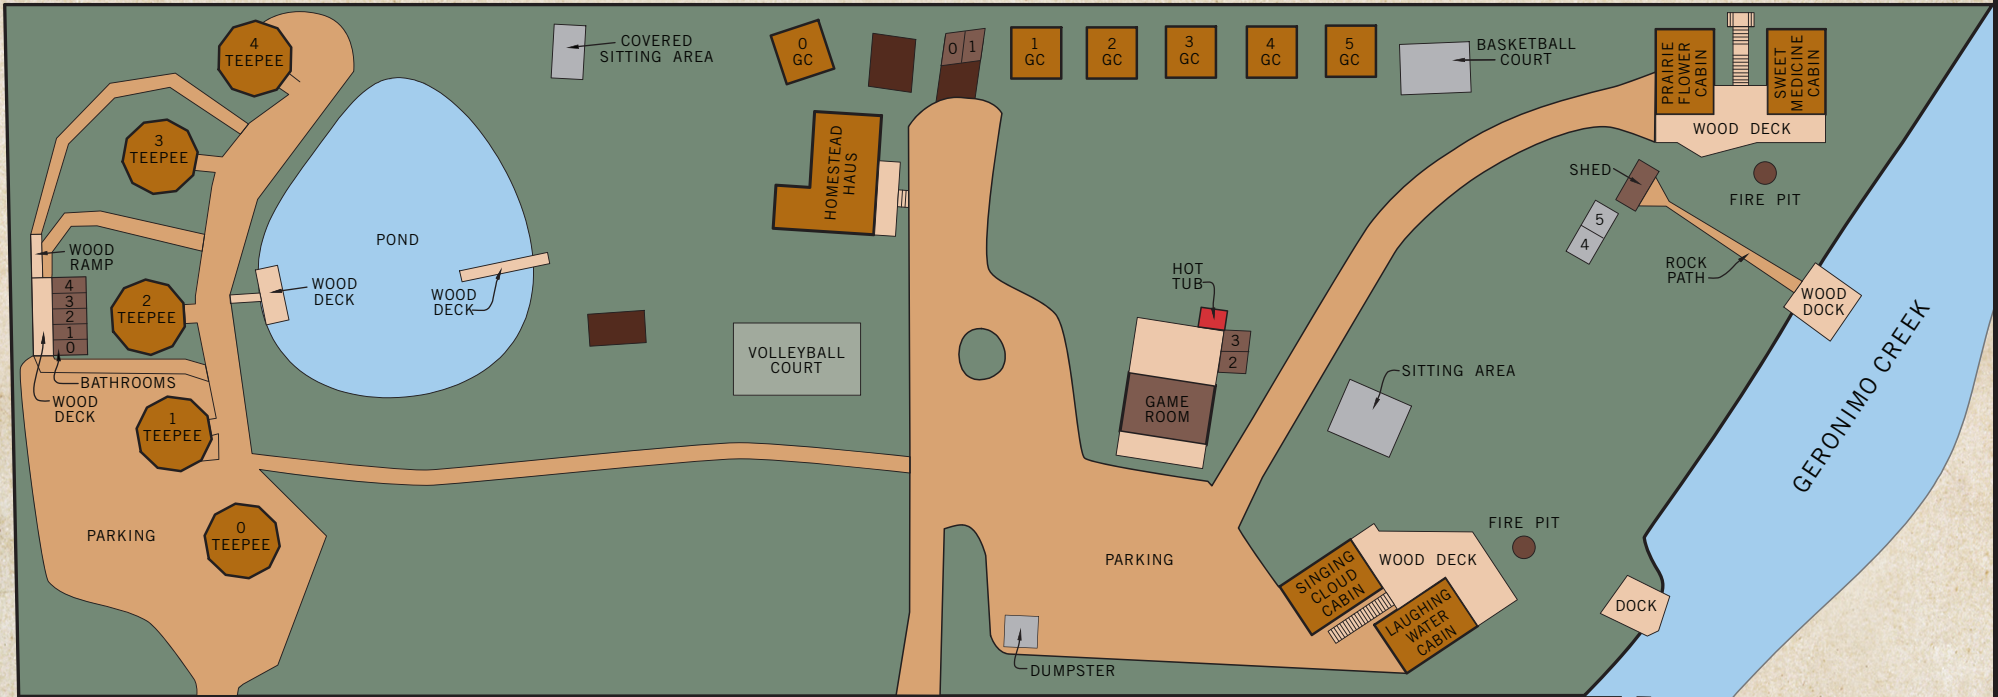

# GERONIMO

CREEK RETREAT

2050 Laubach Road, Seguin, TX 78155

1-888-993-6772

GeronimoCreekRetreat.com

LAUBACH ROAD

← 6 MILES TO SEGUIN, HEB, WALMART, ZDT AMUSEMENT PARK  
13 MILES TO NEW BRAUNFELS, SCHLITTERBAHN, GRUENE DANCE HALL, COMAL TUBES, TEXAS SKI RANCH

2 MILES TO BLUE LOTUS WINERY →

Managed by:

BestTexasTravel.com

888-993-6772