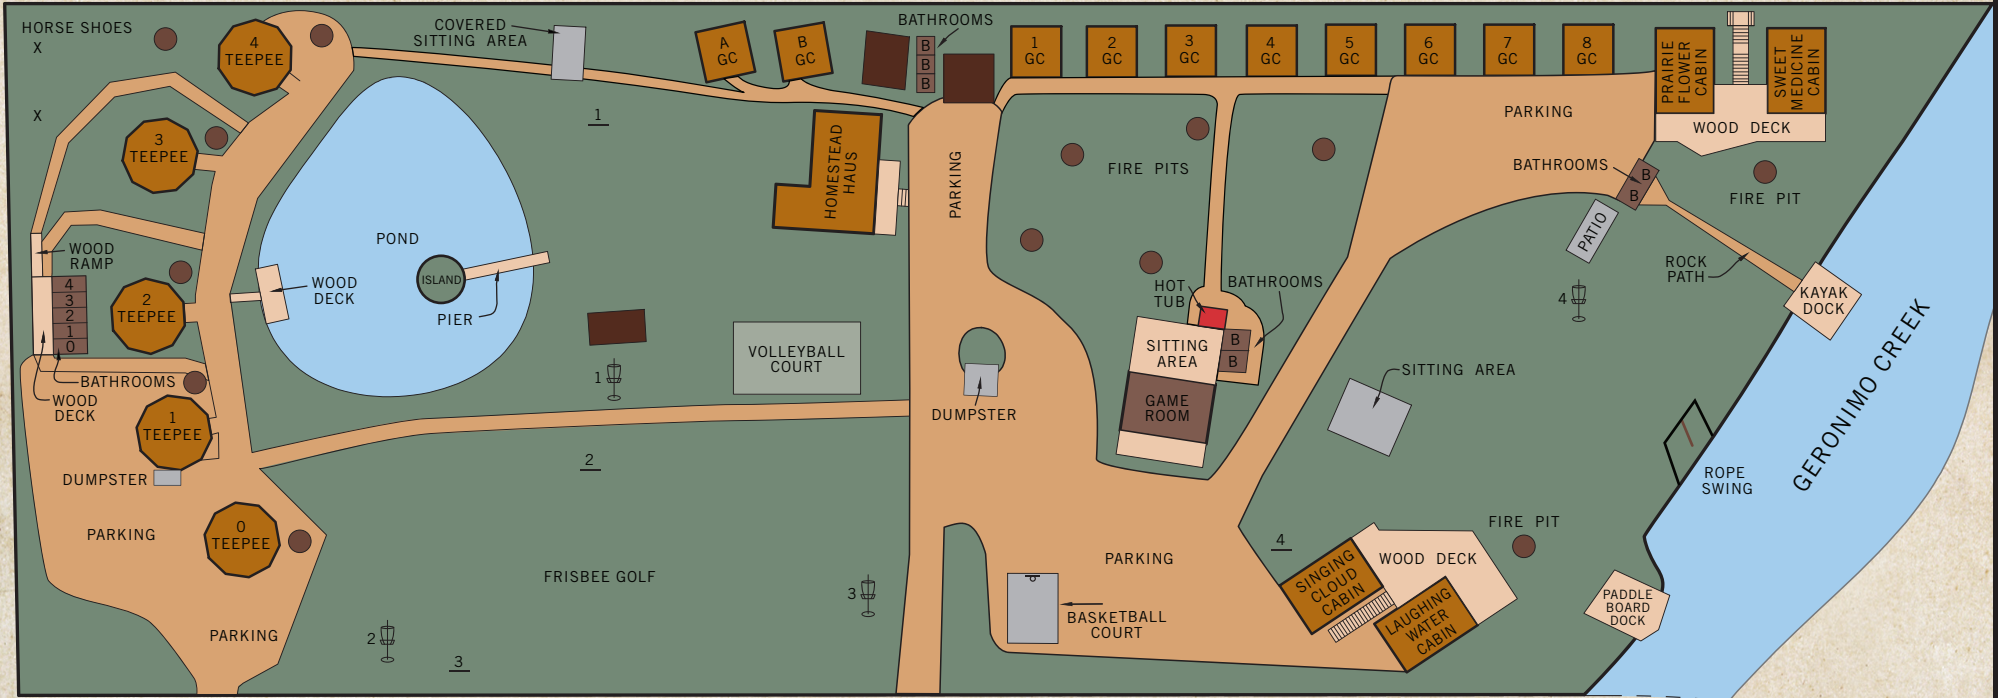

# GERONIMO

CREEK RETREAT

2050 Laubach Road, Seguin, TX 78155

GeronimoCreekRetreat.com

LAUBACH ROAD

← 6 MILES TO SEGUIN, HEB, WALMART, ZDT AMUSEMENT PARK  
13 MILES TO NEW BRAUNFELS, SCHLITTERBAHN, GRUENE DANCE HALL, COMAL TUBES, TEXAS SKI RANCH

2 MILES TO BLUE LOTUS WINERY →

Managed by: