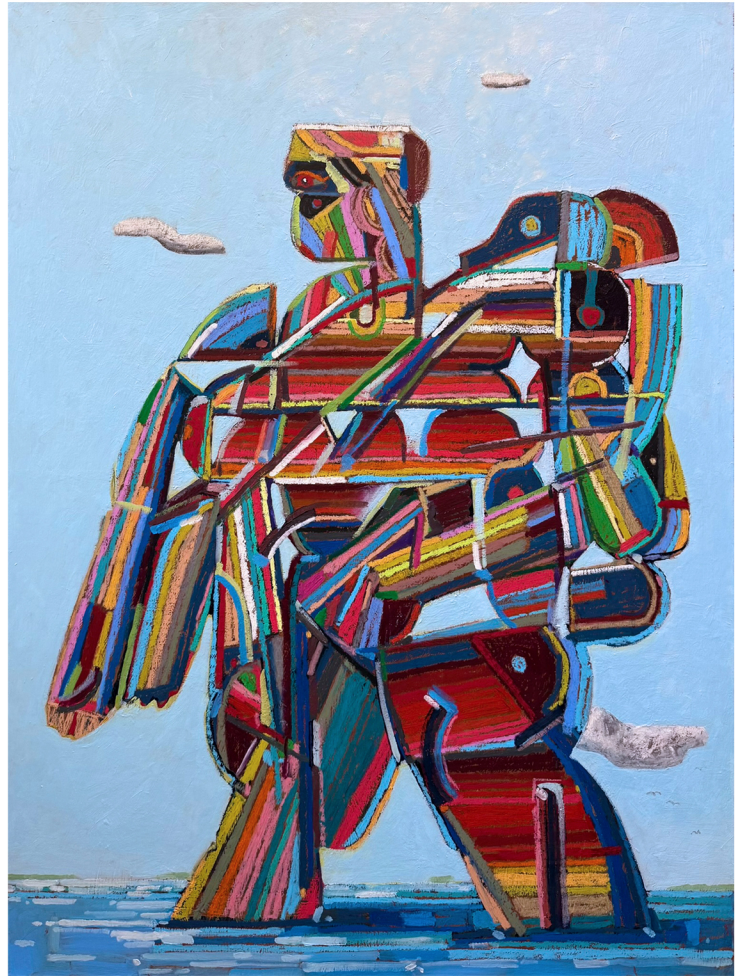

walking on water
30x40"
oil pastel and oil paint
$2350