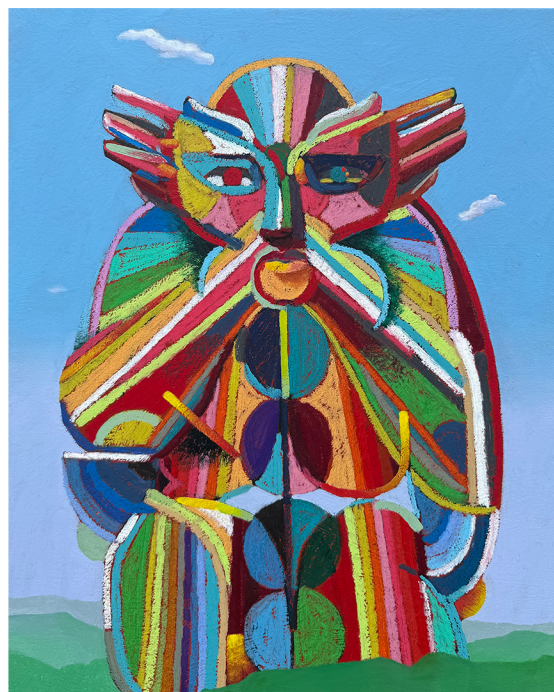

In a time where even a blink of positivity counts as a win, I've continued to tell myself only way out is through painting. In these newest paintings, without deliberation, I am making marks that slowly shape the gesture of my form while following my train of thought to create compositions that feel discovered rather than constructed.

In this limited body of work, I escape through my paintings to build a world surrounded by color and curiosity that also feels somewhat familiar. I'm relying primarily on the human form as the prototypical model to reconstruct and imagine "icons" of my imagination that stand firmly planted in their world as symbols of creativity to remind myself to keep on exploring. The work is layered with texture, utilizing oil pastels as a drawing utensil and my intuition to guide each line of color. The backgrounds consist of unique land and sky-scapes painted from memories to plant the viewer in a position as if they stumbled upon them in the wild.

close proximity  
16x20"  
oil pastel and oil paint  
\$950

portrait 1  
11x14"  
oil pastel and oil paint  
\$800

Small works - 11x14" - 18x24" Framed in poplar float frame

portrait 2  
16x20"  
oil pastel and oil paint  
\$950

hidden  
16x20"  
oil pastel and oil paint  
\$950

mask  
16x20"  
oil pastel and oil paint  
\$950

Large works - 24x30" - 30x40" Framed in poplar float frame

the magician  
30x40"  
oil pastel and oil paint  
\$2350