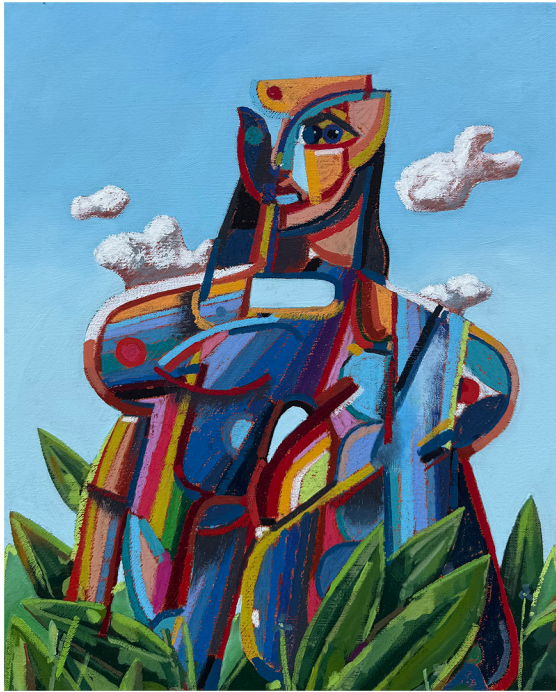

In a time where even a blink of positivity counts as a win, I've continued to tell myself only way out is through painting. In these newest paintings, without deliberation, I am making marks that slowly shape the gesture of my form while following my train of thought to create compositions that feel discovered rather than constructed.

In this limited body of work, I escape through my paintings to build a world surrounded by color and curiosity that also feels somewhat familiar. I'm relying primarily on the human form as the prototypical model to reconstruct and imagine "icons" of my imagination that stand firmly planted in their world as symbols of creativity to remind myself to keep on exploring. The work is layered with texture, utilizing oil pastels as a drawing utensil and my intuition to guide each line of color. The backgrounds consist of unique land and sky-scapes painted from memories to plant the viewer in a position as if they stumbled upon them in the wild.

On view at Sarah Gormley Gallery & Blockfort Gallery through June.

Small works - 11x14" - 18x24" Framed in poplar float frame

popup  
16x20"  
oil pastel and oil paint  
\$950

cloud play  
16x20"  
oil pastel and oil paint  
\$950

close proximity  
16x20"  
oil pastel and oil paint  
\$950

portrait 1  
11x14"  
oil pastel and oil paint  
\$800

Small works - 11x14" - 18x24" Framed in poplar float frame

portrait 2  
16x20"  
oil pastel and oil paint  
\$950