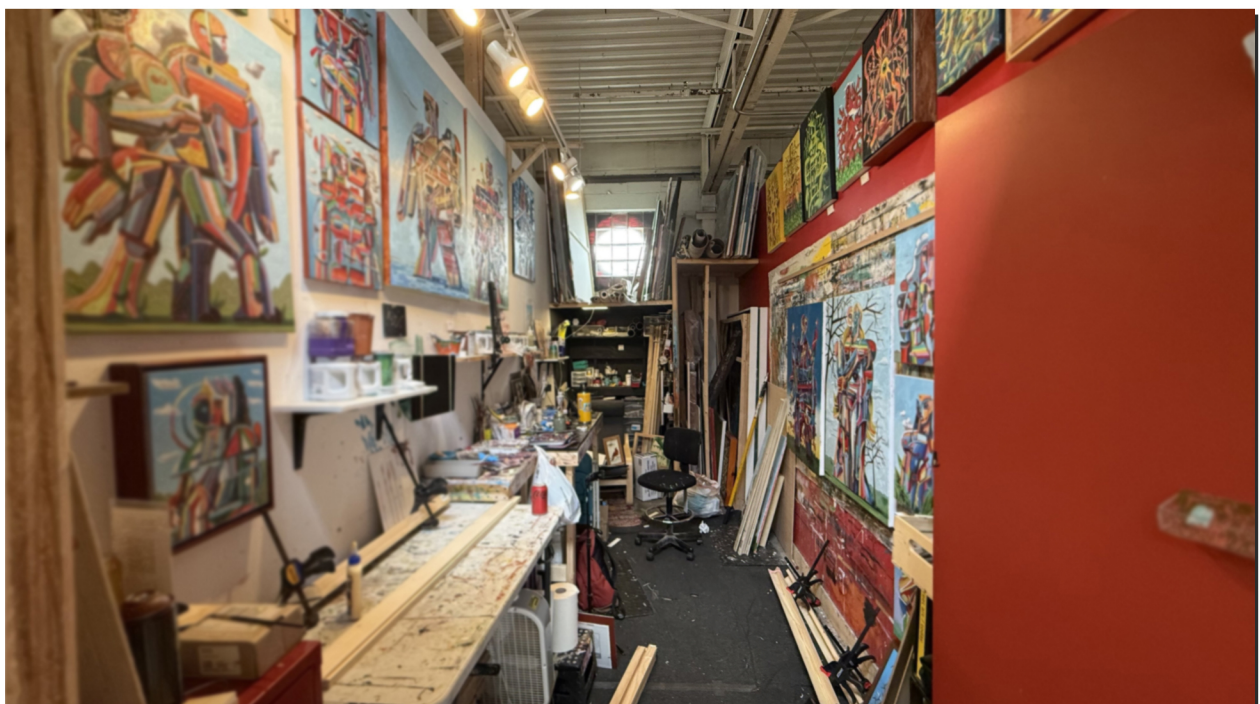

In a time where even a blink of positivity counts as a win, I've continued to tell myself only way out is through painting. In these newest paintings, without deliberation, I am making marks that slowly shape the gesture of my form while following my train of thought to create compositions that feel discovered rather than constructed.

In this limited body of work, I escape through my paintings to build a world surrounded by color and curiosity that also feels somewhat familiar. I'm relying primarily on the human form as the prototypical model to reconstruct and imagine "icons" of my imagination that stand firmly planted in their world as symbols of creativity to remind myself to keep on exploring. The work is layered with texture, utilizing oil pastels as a drawing utensil and my intuition to guide each line of color. The backgrounds consist of unique land and sky-scapes painted from memories to plant the viewer in a position as if they stumbled upon them in the wild.

On view at Sarah Gormley Gallery & Blockfort Gallery through June.

Small works - 11x14" - 18x24" Framed in poplar float frame

popup  
16x20"  
oil pastel and oil paint  
\$950

cloud play  
16x20"  
oil pastel and oil paint  
\$950

close proximity  
16x20"  
oil pastel and oil paint  
\$950

portrait 1  
11x14"  
oil pastel and oil paint  
\$800

Small works - 11x14" - 18x24" Framed in poplar float frame

portrait 2  
16x20"  
oil pastel and oil paint  
\$950