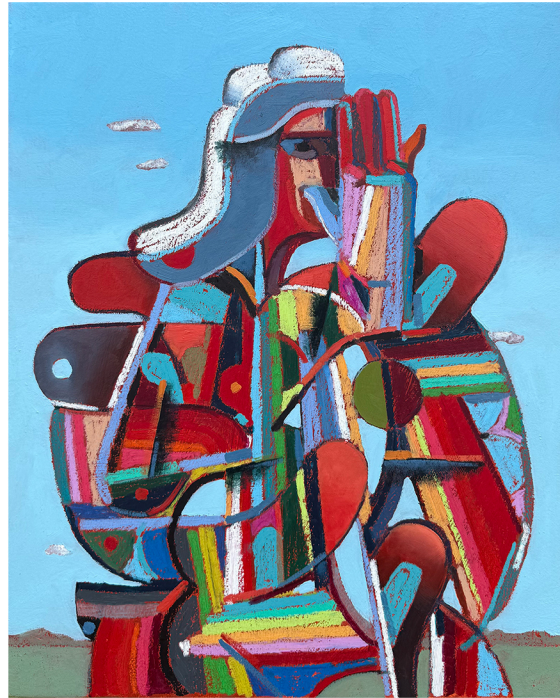

In a time where even a blink of positivity counts as a win, I've continued to tell myself only way out is through painting. In these newest paintings, without deliberation, I am making marks that slowly shape the gesture of my form while following my train of thought to create compositions that feel discovered rather than constructed.

In this limited body of work, I escape through my paintings to build a world surrounded by color and curiosity that also feels somewhat familiar. I'm relying primarily on the human form as the prototypical model to reconstruct and imagine "icons" of my imagination that stand firmly planted in their world as symbols of creativity to remind myself to keep on exploring. The work is layered with texture, utilizing oil pastels as a drawing utensil and my intuition to guide each line of color. The backgrounds consist of unique land and sky-scapes painted from memories to plant the viewer in a position as if they stumbled upon them in the wild.

On view at Sarah Gormley Gallery & Blockfort Gallery through June.

Small works - 11x14" - 18x24" Framed in poplar float frame

popup  
16x20"  
oil pastel and oil paint  
\$950

cloud play  
16x20"  
oil pastel and oil paint  
\$950

close proximity  
16x20"  
oil pastel and oil paint  
\$950

portrait 1  
11x14"  
oil pastel and oil paint  
\$800

Small works - 11x14" - 18x24" Framed in poplar float frame

portrait 2  
16x20"  
oil pastel and oil paint  
\$950