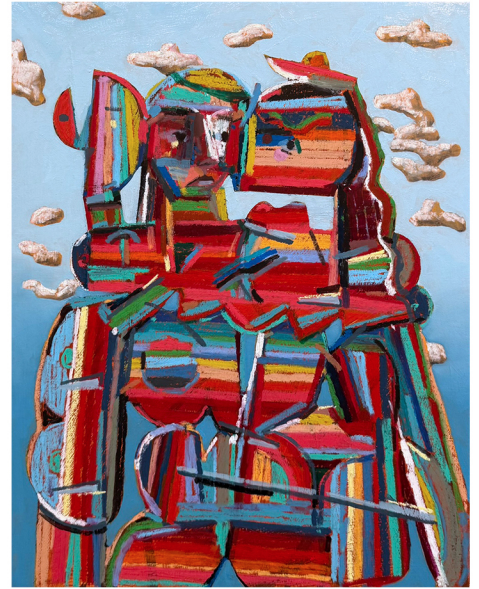

In a time where even a blink of positivity counts as a win, I've continued to tell myself only way out is through painting. In these newest paintings, without deliberation, I am making marks that slowly shape the gesture of my form while following my train of thought to create compositions that feel discovered rather than constructed.

In this limited body of work, I escape through my paintings to build a world surrounded by color and curiosity that also feels somewhat familiar. I'm relying primarily on the human form as the prototypical model to reconstruct and imagine "icons" of my imagination that stand firmly planted in their world as symbols of creativity to remind myself to keep on exploring. The work is layered with texture, utilizing oil pastels as a drawing utensil and my intuition to guide each line of color. The backgrounds consist of unique land and sky-scapes painted from memories to plant the viewer in a position as if they stumbled upon them in the wild.

On view at Sarah Gormley Gallery & Blockfort Gallery through June.

Small works - 11x14" - 18x24" Framed in poplar float frame

popup  
16x20"  
oil pastel and oil paint  
\$950

cloud play  
16x20"  
oil pastel and oil paint  
\$950

close proximity  
16x20"  
oil pastel and oil paint  
\$950

portrait 1  
11x14"  
oil pastel and oil paint  
\$800

Small works - 11x14" - 18x24" Framed in poplar float frame

portrait 2  
16x20"  
oil pastel and oil paint  
\$950