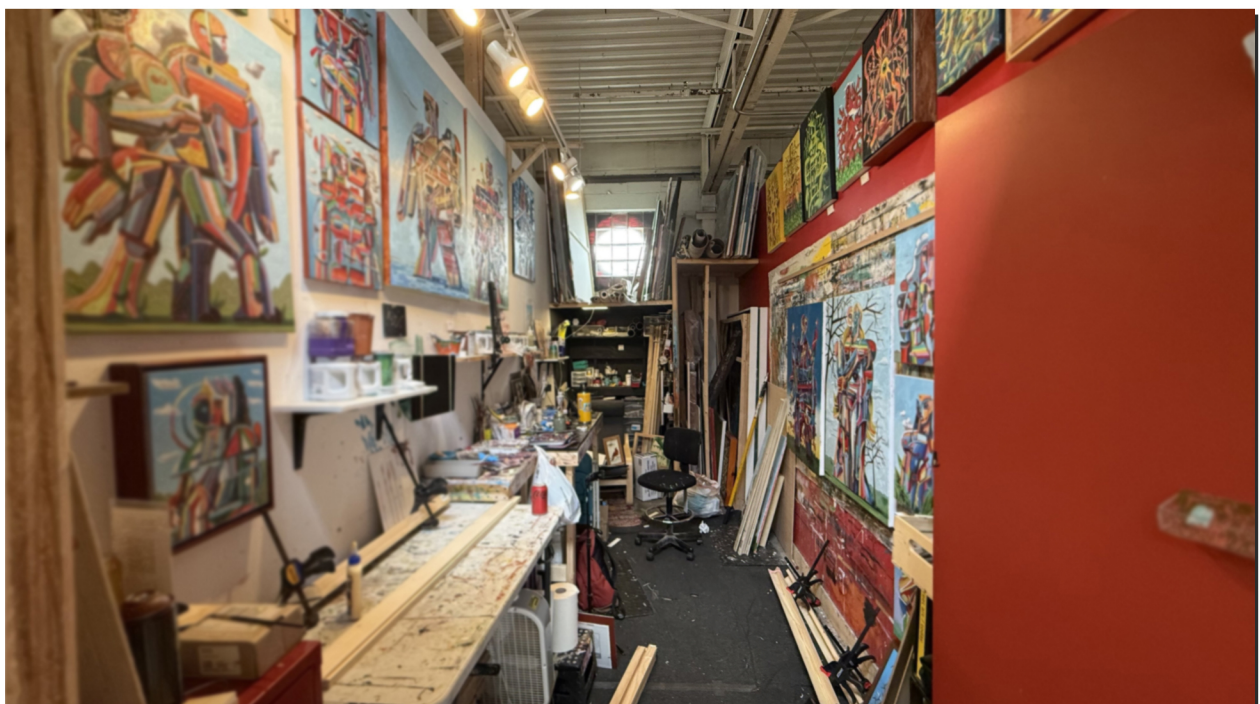

New paintings by Daniel Rona oil on canvas

Painting time February - June

In a time where even a blink of positivity counts as a win, I've continued to tell myself only way out is through painting. In these newest paintings, without deliberation, I am making marks that slowly shape the gesture of my form while following my train of thought to create compositions that feel discovered rather than constructed.

In this limited body of work, I escape through my paintings to build a world surrounded by color and curiosity that also feels somewhat familiar. I'm relying primarily on the human form as the prototypical model to reconstruct and imagine "icons" of my imagination that stand firmly planted in their world as symbols of creativity to remind myself to keep on exploring. The work is layered with texture, utilizing oil pastels as a drawing utensil and my intuition to guide each line of color. The backgrounds consist of unique land and sky-scapes painted from memories to plant the viewer in a position as if they stumbled upon them in the wild.

[Contact Daniel Rona (thedanielrona@gmail.com)](mailto:thedanielrona@gmail.com) with any questions.