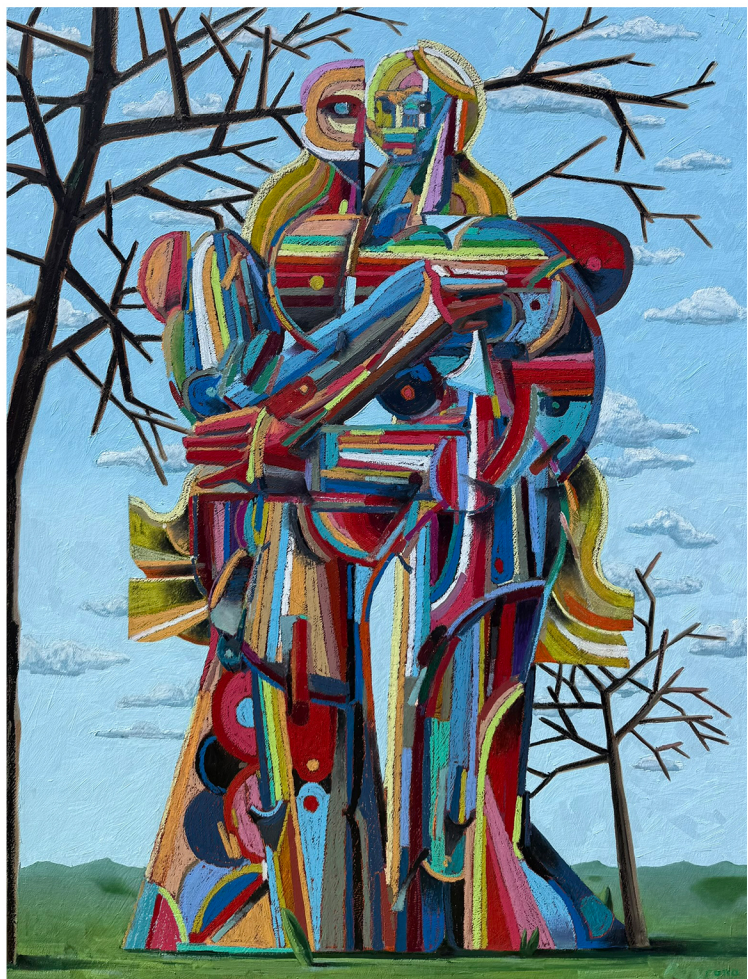

In this limited body of work, I escape through my paintings to build a world surrounded by color and curiosity that also feels somewhat familiar. I'm relying primarily on the human form as the prototypical model to reconstruct and imagine "icons" of my imagination that stand firmly planted in their world as symbols of creativity to remind myself to keep on exploring. The work is layered with texture, utilizing oil pastels as a drawing utensil and my intuition to guide each line of color. The backgrounds consist of unique land and sky-scapes painted from memories to plant the viewer in a position as if they stumbled upon them in the wild.

cloud play
16x20"
oil pastel and oil paint
\$950

close proximity
16x20"
oil pastel and oil paint
\$950

portrait 1
11x14"
oil pastel and oil paint
\$800

Small works - 11x14" - 18x24" Framed in poplar float frame

portrait 2
16x20"
oil pastel and oil paint
\$950

hidden
16x20"
oil pastel and oil paint
\$950

mask
16x20"
oil pastel and oil paint
\$950

Large works - 24x30" - 30x40" Framed in poplar float frame

the magician
30x40"
oil pastel and oil paint
\$2350

the collector
30x40"
oil pastel and oil paint
\$2350

New paintings by Daniel Rona oil on canvas

Painting time February - June

Large works - 24x30" - 30x40" Framed in poplar float frame

~~venus~~
30x40"
oil pastel and oil paint
\$2350