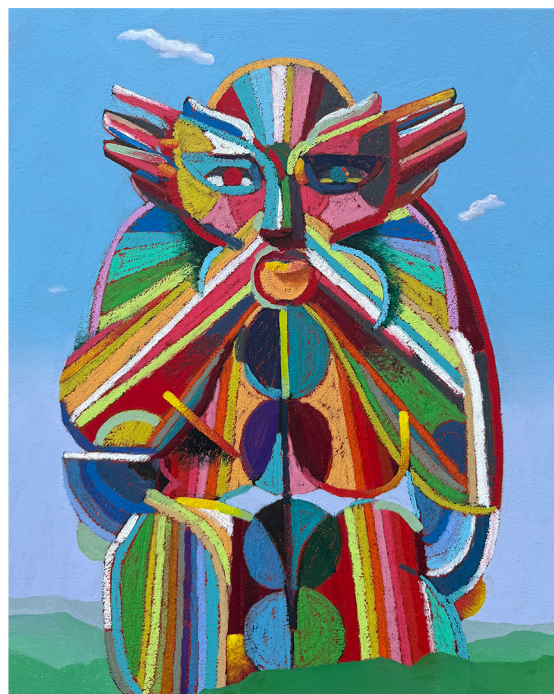

In this limited body of work, I escape through my paintings to build a world surrounded by color and curiosity that also feels somewhat familiar. I'm relying primarily on the human form as the prototypical model to reconstruct and imagine "icons" of my imagination that stand firmly planted in their world as symbols of creativity to remind myself to keep on exploring. The work is layered with texture, utilizing oil pastels as a drawing utensil and my intuition to guide each line of color. The backgrounds consist of unique land and sky-scapes painted from memories to plant the viewer in a position as if they stumbled upon them in the wild.

cloud play
16x20"
oil pastel and oil paint
\$950

close proximity
16x20"
oil pastel and oil paint
\$950

portrait 1
11x14"
oil pastel and oil paint
\$800

Small works - 11x14" - 18x24" Framed in poplar float frame

portrait 2
16x20"
oil pastel and oil paint
\$950

hidden
16x20"
oil pastel and oil paint
\$950

mask
16x20"
oil pastel and oil paint
\$950

Large works - 24x30" - 30x40" Framed in poplar float frame

the magician
30x40"
oil pastel and oil paint
\$2350