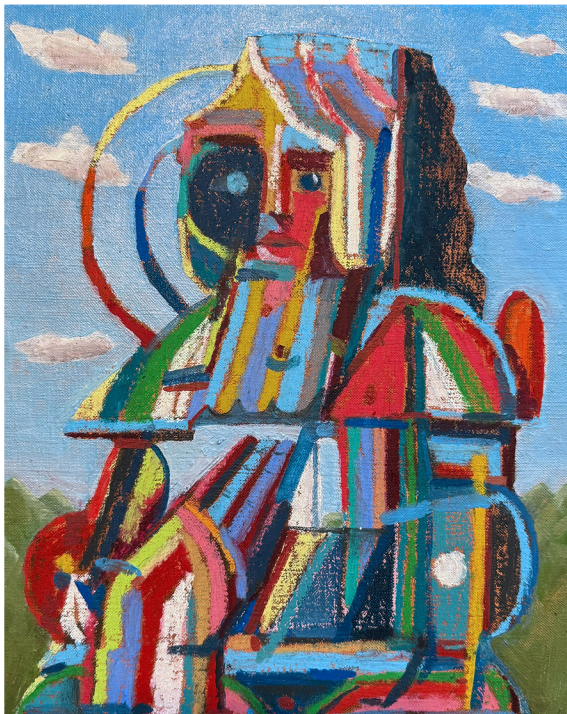

In this limited body of work, I escape through my paintings to build a world surrounded by color and curiosity that also feels somewhat familiar. I'm relying primarily on the human form as the prototypical model to reconstruct and imagine "icons" of my imagination that stand firmly planted in their world as symbols of creativity to remind myself to keep on exploring. The work is layered with texture, utilizing oil pastels as a drawing utensil and my intuition to guide each line of color. The backgrounds consist of unique land and sky-scapes painted from memories to plant the viewer in a position as if they stumbled upon them in the wild.

[Contact Daniel Rona \(thedanielrona@gmail.com\)](mailto:thedanielrona@gmail.com) with any questions.

Small works - 11x14" - 18x24" Framed in poplar float frame

popup
16x20"
oil pastel and oil paint
\$950

cloud play
16x20"
oil pastel and oil paint
\$950

close proximity
16x20"
oil pastel and oil paint
\$950

portrait 1
11x14"
oil pastel and oil paint
\$800

Small works - 11x14" - 18x24" Framed in poplar float frame

portrait 2
16x20"
oil pastel and oil paint
\$950

hidden
16x20"
oil pastel and oil paint
\$950

mask
16x20"
oil pastel and oil paint
\$950

Large works - 24x30" - 30x40" Framed in poplar float frame

the magician
30x40"
oil pastel and oil paint
\$2350