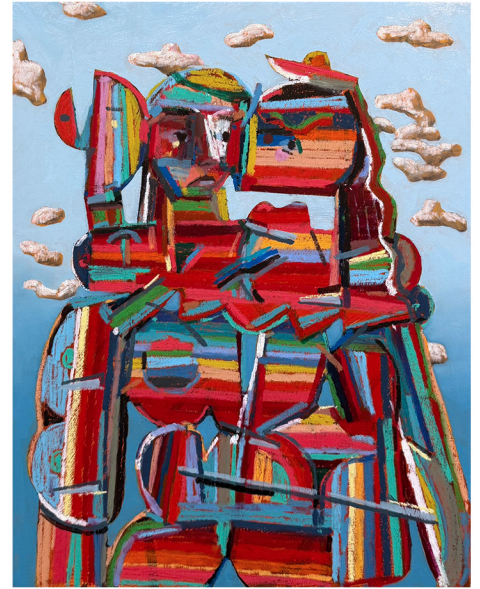

In this limited body of work, I escape through my paintings to build a world surrounded by color and curiosity that also feels somewhat familiar. I'm relying primarily on the human form as the prototypical model to reconstruct and imagine "icons" of my imagination that stand firmly planted in their world as symbols of creativity to remind myself to keep on exploring. The work is layered with texture, utilizing oil pastels as a drawing utensil and my intuition to guide each line of color. The backgrounds consist of unique land and sky-scapes painted from memories to plant the viewer in a position as if they stumbled upon them in the wild.

[Contact Daniel Rona \(thedanielrona@gmail.com\)](mailto:thedanielrona@gmail.com) with any questions.

Small works - 11x14" - 18x24" Framed in poplar float frame

popup
16x20"
oil pastel and oil paint
\$950

cloud play
16x20"
oil pastel and oil paint
\$950

close proximity
16x20"
oil pastel and oil paint
\$950

portrait 1
11x14"
oil pastel and oil paint
\$800

Small works - 11x14" - 18x24" Framed in poplar float frame

portrait 2
16x20"
oil pastel and oil paint
\$950

hidden
16x20"
oil pastel and oil paint
\$950

mask
16x20"
oil pastel and oil paint
\$950

Large works - 24x30" - 30x40" Framed in poplar float frame

the magician
30x40"
oil pastel and oil paint
\$2350