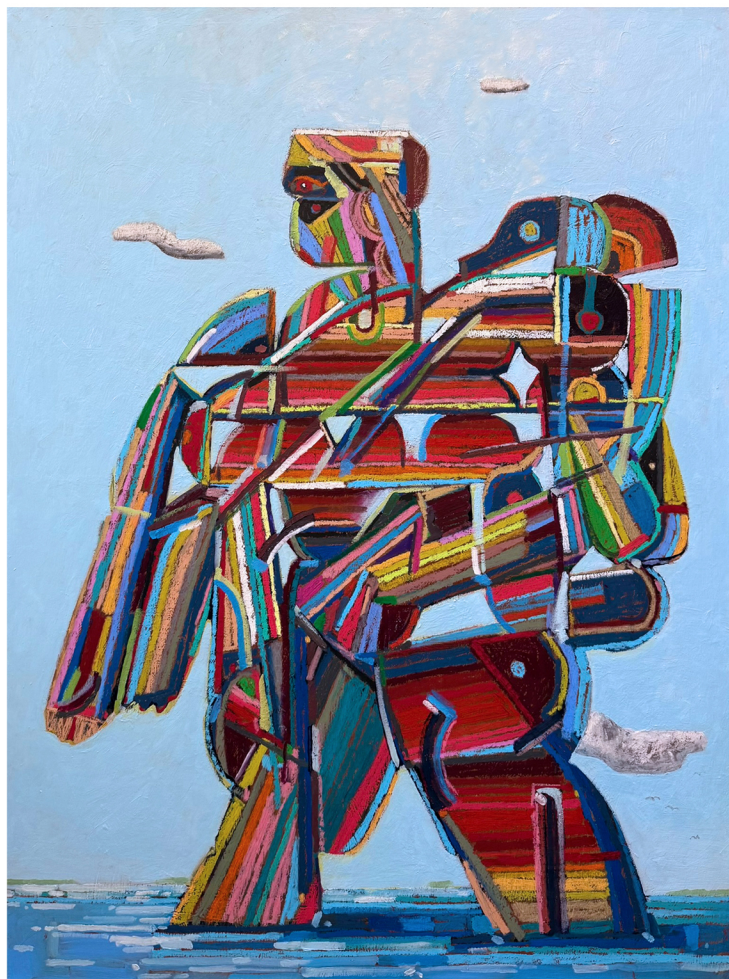

In this limited body of work, I escape through my paintings to build a world surrounded by color and curiosity that also feels somewhat familiar. I'm relying primarily on the human form as the prototypical model to reconstruct and imagine "icons" of my imagination that stand firmly planted in their world as symbols of creativity to remind myself to keep on exploring. The work is layered with texture, utilizing oil pastels as a drawing utensil and my intuition to guide each line of color. The backgrounds consist of unique land and sky-scapes painted from memories to plant the viewer in a position as if they stumbled upon them in the wild.

cloud play
16x20"
oil pastel and oil paint
\$950

close proximity
16x20"
oil pastel and oil paint
\$950

portrait 1
11x14"
oil pastel and oil paint
\$800

Small works - 11x14" - 18x24" Framed in poplar float frame

portrait 2
16x20"
oil pastel and oil paint
\$950

hidden
16x20"
oil pastel and oil paint
\$950

mask
16x20"
oil pastel and oil paint
\$950

Large works - 24x30" - 30x40" Framed in poplar float frame

the magician
30x40"
oil pastel and oil paint
\$2350

the collector
30x40"
oil pastel and oil paint
\$2350

New paintings by Daniel Rona oil on canvas

Painting time February - June

Large works - 24x30" - 30x40" Framed in poplar float frame

~~venus~~
30x40"
oil pastel and oil paint
\$2350