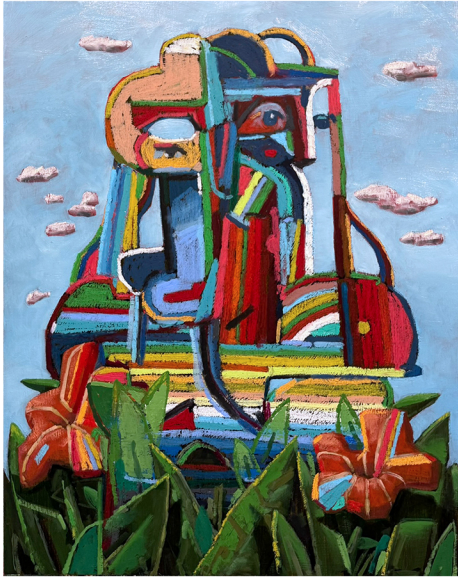

Small works - 11x14" - 18x24" Framed in poplar float frame

popup
16x20"
oil pastel and oil paint
$950