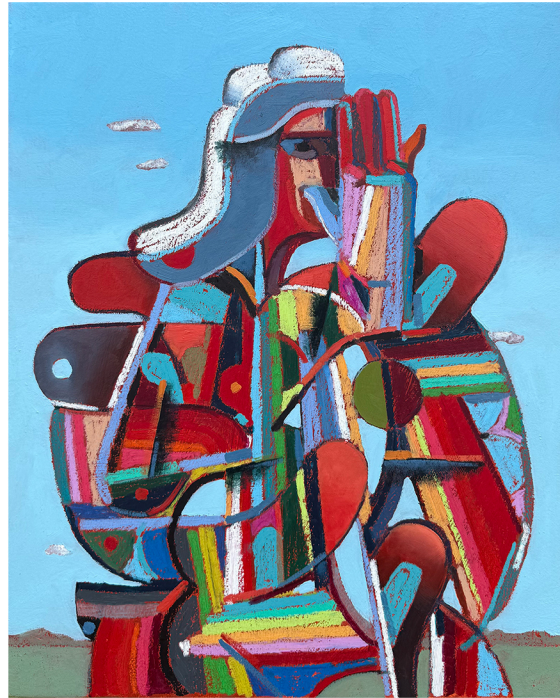

New paintings by Daniel Rona oil on canvas

Painting time February - June

In a time where even a blink of positivity counts as a win, I've continued to tell myself only way out is through painting. In these newest paintings, without deliberation, I am making marks that slowly shape the gesture of my form while following my train of thought to create compositions that feel discovered rather than constructed.

In this limited body of work, I escape through my paintings to build a world surrounded by color and curiosity that also feels somewhat familiar. I'm relying primarily on the human form as the prototypical model to reconstruct and imagine "icons" of my imagination that stand firmly planted in their world as symbols of creativity to remind myself to keep on exploring. The work is layered with texture, utilizing oil pastels as a drawing utensil and my intuition to guide each line of color. The backgrounds consist of unique land and sky-scapes painted from memories to plant the viewer in a position as if they stumbled upon them in the wild.

cloud play
16x20"
oil pastel and oil paint
\$950

close proximity
16x20"
oil pastel and oil paint
\$950

portrait 1
11x14"
oil pastel and oil paint
\$800

Small works - 11x14" - 18x24" Framed in poplar float frame

portrait 2
16x20"
oil pastel and oil paint
\$950

hidden
16x20"
oil pastel and oil paint
\$950

mask
16x20"
oil pastel and oil paint
\$950

Large works - 24x30" - 30x40" Framed in poplar float frame

the magician
30x40"
oil pastel and oil paint
\$2350