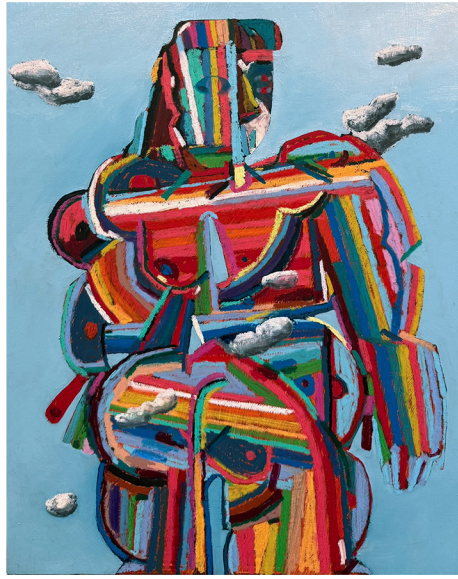

New paintings by Daniel Rona oil on canvas

Painting time February - June

In a time where even a blink of positivity counts as a win, I've continued to tell myself only way out is through painting. In these newest paintings, without deliberation, I am making marks that slowly shape the gesture of my form while following my train of thought to create compositions that feel discovered rather than constructed.

In this limited body of work, I escape through my paintings to build a world surrounded by color and curiosity that also feels somewhat familiar. I'm relying primarily on the human form as the prototypical model to reconstruct and imagine "icons" of my imagination that stand firmly planted in their world as symbols of creativity to remind myself to keep on exploring. The work is layered with texture, utilizing oil pastels as a drawing utensil and my intuition to guide each line of color. The backgrounds consist of unique land and sky-scapes painted from memories to plant the viewer in a position as if they stumbled upon them in the wild.

cloud play
16x20"
oil pastel and oil paint
\$950

close proximity
16x20"
oil pastel and oil paint
\$950

portrait 1
11x14"
oil pastel and oil paint
\$800

Small works - 11x14" - 18x24" Framed in poplar float frame