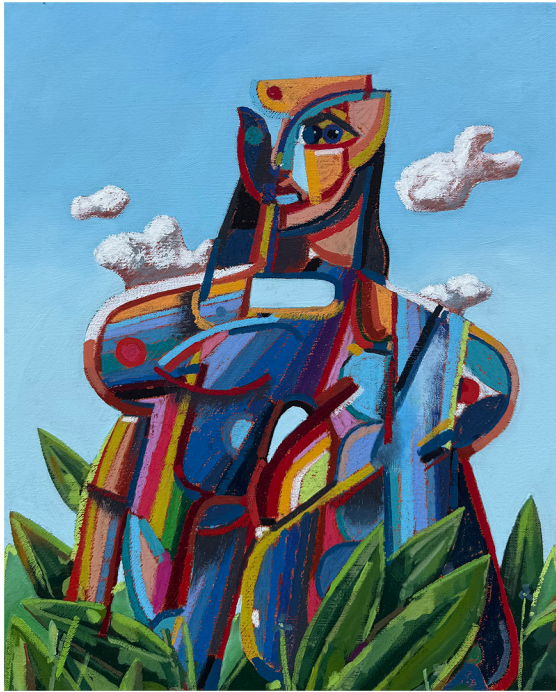

In this limited body of work, I escape through my paintings to build a world surrounded by color and curiosity that also feels somewhat familiar. I'm relying primarily on the human form as the prototypical model to reconstruct and imagine "icons" of my imagination that stand firmly planted in their world as symbols of creativity to remind myself to keep on exploring. The work is layered with texture, utilizing oil pastels as a drawing utensil and my intuition to guide each line of color. The backgrounds consist of unique land and sky-scapes painted from memories to plant the viewer in a position as if they stumbled upon them in the wild.

cloud play
16x20"
oil pastel and oil paint
\$950

close proximity
16x20"
oil pastel and oil paint
\$950

portrait 1
11x14"
oil pastel and oil paint
\$800

Small works - 11x14" - 18x24" Framed in poplar float frame

portrait 2
16x20"
oil pastel and oil paint
\$950

hidden
16x20"
oil pastel and oil paint
\$950

mask
16x20"
oil pastel and oil paint
\$950

Large works - 24x30" - 30x40" Framed in poplar float frame

the magician
30x40"
oil pastel and oil paint
\$2350