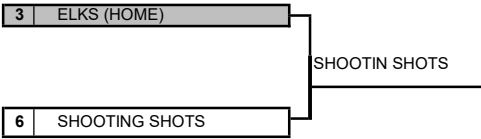

SPL Spring 2024 Play-offs

ROUND 1 (4/1)

ROUND 2 (4/8)

SEMI-FINALS (4/15)

FINALS (4/22)