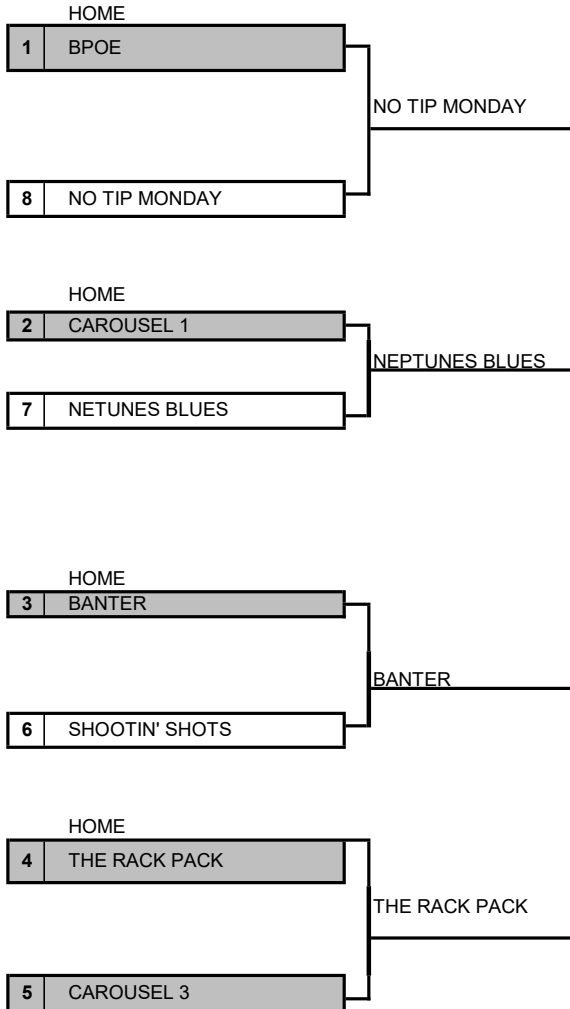

NSPL 2026 SPRING PLAYOFFS

ROUND 1 (4/13)

SEMI-FINALS (4/20)

FINALS (4/27)