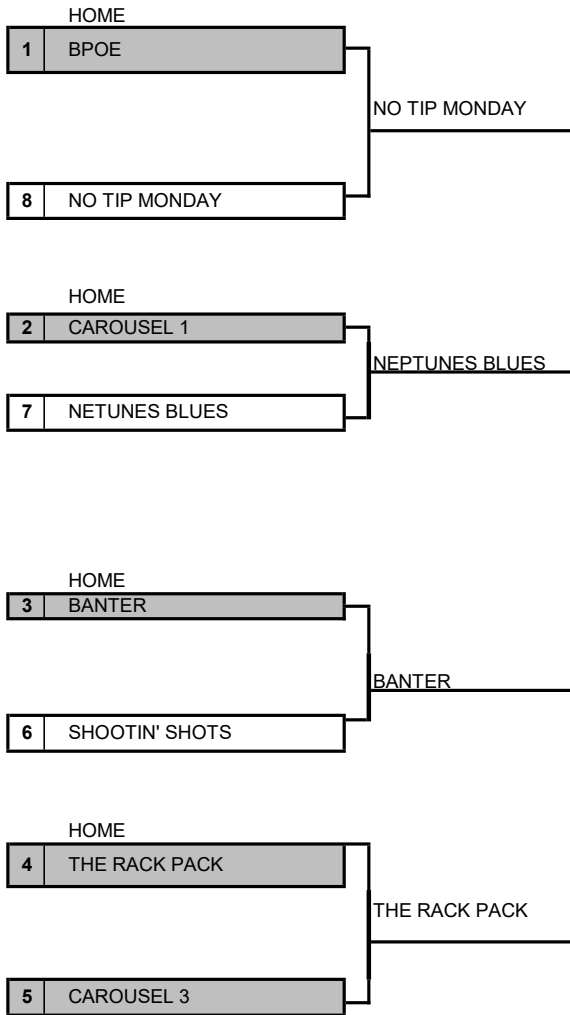

NSPL 2026 SPRING PLAYOFFS

ROUND 1 (4/13)

SEMI-FINALS (4/20)

FINALS (4/27)