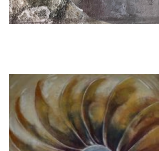

Iridescent Detail
Gastropod, Abalones
Oil pigment on canvas, Damar varnish
33x33cm

Expansion
Nautilus
Oil pigment on canvas, Damar varnish
63x63cm