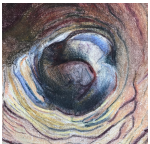

Cat's Eye
Gastropod, Operculum
Pastel on canvas
53x53cm