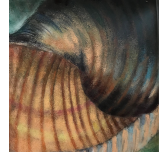

Joan Roche
Natural Forms

Apex, whorl 360 turn
Gastropod
Sealed chalk pastel on canvas
63x63cm

Close Up
Gastropod, Rapa Whelk
Oil pigment on canvas
33x33cm

Apex, Generating Curves
Gastropod Laevistrombus Turturella
Oil pigment on canvas, Damar varnish
33x33cm