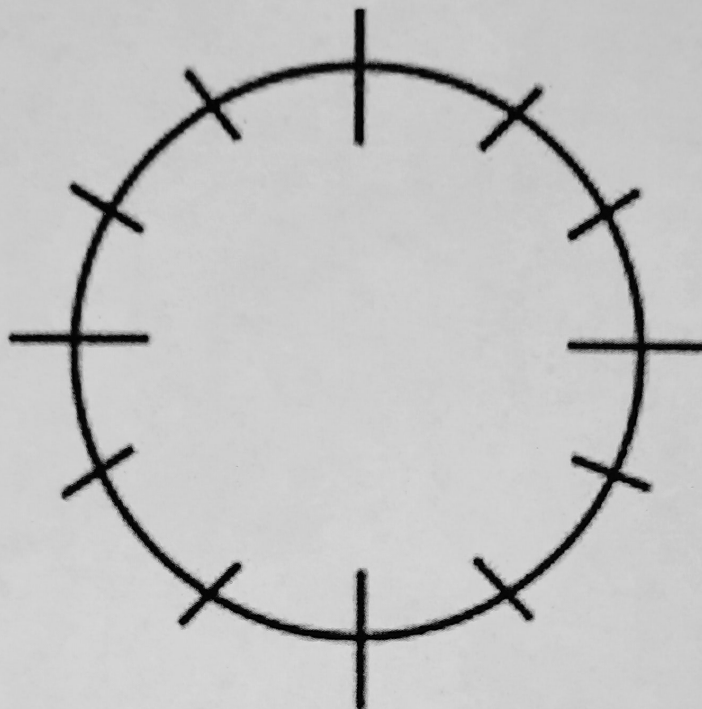

The image shows a handwritten musical score on a grand staff (treble and bass clefs). The notation is as follows:

- Measure 1:** Treble clef, quarter note G4 with a sharp (#) accidental. Bass clef, quarter note G2 with a flat (b) accidental.
- Measure 2:** Treble clef, quarter note B4 with a double sharp (##) accidental. Bass clef, quarter note B2 with a double flat (bb) accidental.
- Measure 3:** Treble clef, quarter note E5 with a natural sign (no accidental). Bass clef, quarter note E2 with a natural sign (no accidental).
- Measure 4:** Treble clef, quarter note F5 with a natural sign (no accidental). Bass clef, quarter note F2 with a flat (b) accidental.
- Measure 5:** Treble clef, quarter note A4 with a sharp (#) accidental. Bass clef, quarter note A2 with a natural sign (no accidental).
- Measure 6:** Treble clef, quarter note C5 with a natural sign (no accidental). Bass clef, quarter note C2 with a sharp (#) accidental.

Part III. Rhythm

a. Complete the following measures

b. Draw in the missing bar lines

IV. Complete the Circle of 5ths

V. Major Key Signatures

a. Identify the following Major keys

Three measures of a bass clef staff showing key signatures: 1. Two flats (Bb, Eb) for F major. 2. One sharp (F#) for C# major. 3. Three sharps (F#, C#, G#) for D major.

Three measures of a treble clef staff showing key signatures: 1. Two sharps (F#, C#) for D major. 2. Two flats (Bb, Eb) for F major. 3. Three flats (Bb, Eb, Ab) for C major.

b. Write in the following Major key signatures