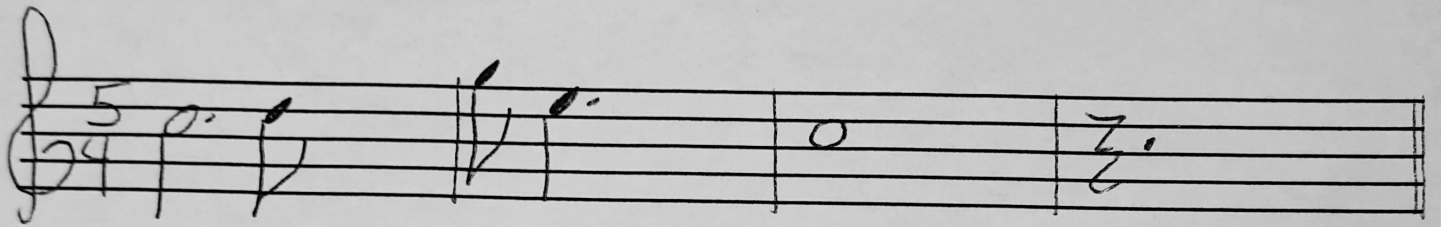

Name the order of sharps and flats

Circle of 5ths

Time Signature

Tied notes

Major Scale

Treble clef identifies which note on the staff

Bass clef identifies which note on the staff

Part II. Identify pitches

The image shows a handwritten musical score on a grand staff (treble and bass clefs). The notation is as follows:

- Measure 1:** Treble clef, quarter note G4 with a sharp (#) accidental. Bass clef, quarter note G2 with a flat (b) accidental.
- Measure 2:** Treble clef, quarter note B4 with a double sharp (##) accidental. Bass clef, quarter note B2 with a double flat (bb) accidental.
- Measure 3:** Treble clef, quarter note E5 with a natural sign (no accidental). Bass clef, quarter note E2 with a natural sign (no accidental).
- Measure 4:** Treble clef, quarter note F5 with a natural sign (no accidental). Bass clef, quarter note F2 with a flat (b) accidental.
- Measure 5:** Treble clef, quarter note A4 with a sharp (#) accidental. Bass clef, quarter note A2 with a natural sign (no accidental).
- Measure 6:** Treble clef, quarter note C5 with a natural sign (no accidental). Bass clef, quarter note C2 with a sharp (#) accidental.

Part III. Rhythm

a. Complete the following measures

b. Draw in the missing bar lines

IV. Complete the Circle of 5ths

V. Major Key Signatures

a. Identify the following Major keys

Three measures of a bass clef staff showing key signatures: 1. Two flats (Bb, Eb) for F major. 2. One sharp (F#) for C# major. 3. Three sharps (F#, C#, G#) for D major.

Three measures of a treble clef staff showing key signatures: 1. Two sharps (F#, C#) for D major. 2. Two flats (Bb, Eb) for F major. 3. Three flats (Bb, Eb, Ab) for C major.

b. Write in the following Major key signatures