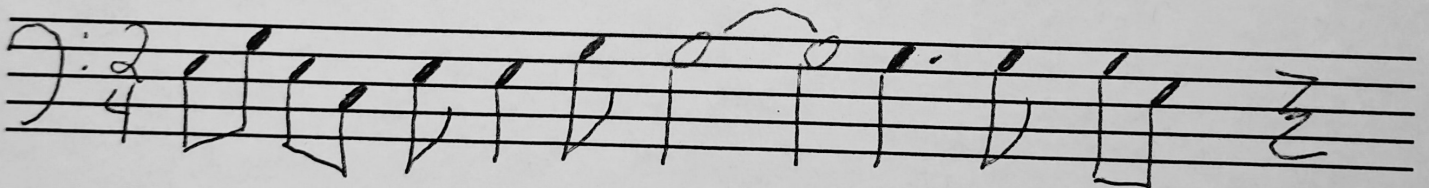

Name the order of sharps and flats

Circle of 5ths

Time Signature

Tied notes

Major Scale

Treble clef identifies which note on the staff

Bass clef identifies which note on the staff

Part II. Identify pitches

The image shows a handwritten musical score on a grand staff (treble and bass clefs). The notation is as follows:

- Measure 1:** Treble clef, quarter note G4 with a sharp (#) accidental. Bass clef, quarter note G2 with a flat (b) accidental.
- Measure 2:** Treble clef, quarter note B4 with a double sharp (##) accidental. Bass clef, quarter note B2 with a double flat (bb) accidental.
- Measure 3:** Treble clef, quarter note E5 with a natural sign (no accidental). Bass clef, quarter note E2 with a natural sign (no accidental).
- Measure 4:** Treble clef, quarter note F5 with a natural sign (no accidental). Bass clef, quarter note F2 with a flat (b) accidental.
- Measure 5:** Treble clef, quarter note A4 with a sharp (#) accidental. Bass clef, quarter note A2 with a natural sign (no accidental).
- Measure 6:** Treble clef, quarter note C5 with a natural sign (no accidental). Bass clef, quarter note C2 with a sharp (#) accidental.

Part III. Rhythm

a. Complete the following measures

b. Draw in the missing bar lines

IV. Complete the Circle of 5ths

V. Major Key Signatures

a. Identify the following Major keys

Three measures of a bass clef staff showing key signatures: 1. Two flats (Bb, Eb) for F major. 2. One sharp (F#) for C# major. 3. Three sharps (F#, C#, G#) for D major.

Three measures of a treble clef staff showing key signatures: 1. Two sharps (F#, C#) for D major. 2. Two flats (Bb, Eb) for F major. 3. Three flats (Bb, Eb, Ab) for C major.

b. Write in the following Major key signatures