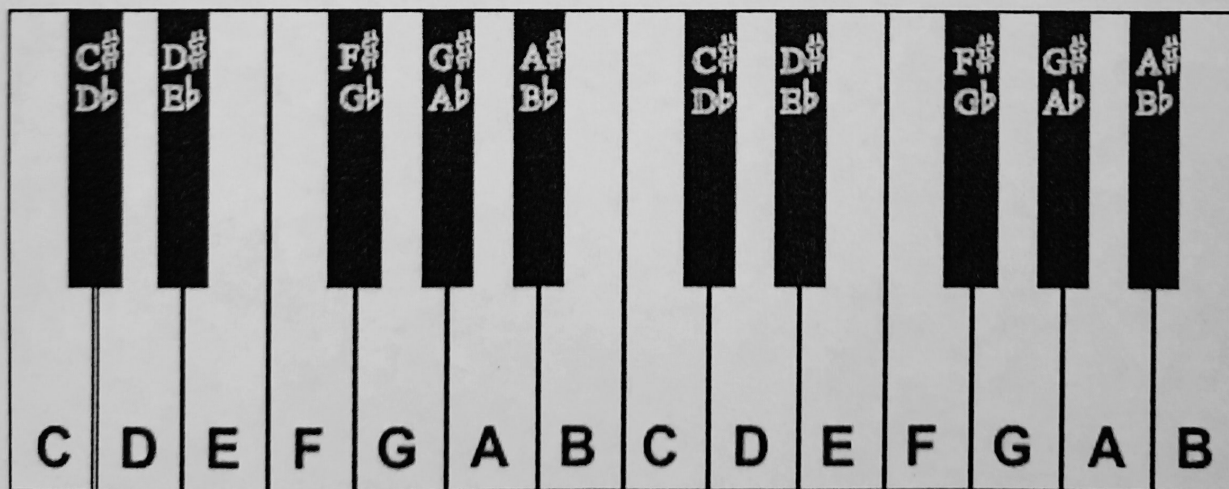

Name the order of sharps and flats

Circle of 5ths

Time Signature

Tied notes

Major Scale

Treble clef identifies which note on the staff

Bass clef identifies which note on the staff

Part II. Identify pitches

The image shows a handwritten musical score on a grand staff (treble and bass clefs). The notation is as follows:

- Measure 1:** Treble clef, quarter note G4 with a sharp (#) accidental. Bass clef, quarter note G2 with a flat (b) accidental.
- Measure 2:** Treble clef, quarter note B4 with a double sharp (##) accidental. Bass clef, quarter note B2 with a double flat (bb) accidental.
- Measure 3:** Treble clef, quarter note E5 with a natural sign (no accidental). Bass clef, quarter note E2 with a natural sign (no accidental).
- Measure 4:** Treble clef, quarter note F5 with a natural sign (no accidental). Bass clef, quarter note F2 with a flat (b) accidental.
- Measure 5:** Treble clef, quarter note A4 with a sharp (#) accidental. Bass clef, quarter note A2 with a natural sign (no accidental).
- Measure 6:** Treble clef, quarter note C5 with a natural sign (no accidental). Bass clef, quarter note C2 with a sharp (#) accidental.

Part III. Rhythm

a. Complete the following measures

b. Draw in the missing bar lines

IV. Complete the Circle of 5ths

V. Major Key Signatures

a. Identify the following Major keys

Three measures of a bass clef staff showing key signatures: 1. Two flats (Bb, Eb) for F major. 2. One sharp (F#) for C# major. 3. Three sharps (F#, C#, G#) for D major.

Three measures of a treble clef staff showing key signatures: 1. Two sharps (F#, C#) for D major. 2. Two flats (Bb, Eb) for F major. 3. Three flats (Bb, Eb, Ab) for C major.

b. Write in the following Major key signatures