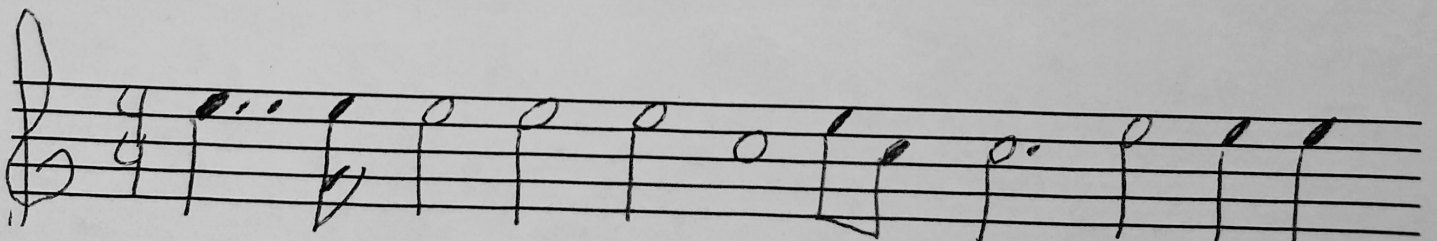

Name the order of sharps and flats

Circle of 5ths

Time Signature

Tied notes

Major Scale

Treble clef identifies which note on the staff

Bass clef identifies which note on the staff

Part II. Identify pitches

The image shows a handwritten musical score on a grand staff (treble and bass clefs). The notation is as follows:

- Measure 1:** Treble clef, quarter note G4 with a sharp (#) accidental. Bass clef, quarter note G2 with a flat (b) accidental.
- Measure 2:** Treble clef, quarter note B4 with a double sharp (##) accidental. Bass clef, quarter note B2 with a double flat (bb) accidental.
- Measure 3:** Treble clef, quarter note E5 with a natural sign (no accidental). Bass clef, quarter note E2 with a natural sign (no accidental).
- Measure 4:** Treble clef, quarter note F5 with a natural sign (no accidental). Bass clef, quarter note F2 with a flat (b) accidental.
- Measure 5:** Treble clef, quarter note A4 with a sharp (#) accidental. Bass clef, quarter note A2 with a natural sign (no accidental).
- Measure 6:** Treble clef, quarter note C5 with a natural sign (no accidental). Bass clef, quarter note C2 with a sharp (#) accidental.

Part III. Rhythm

a. Complete the following measures

b. Draw in the missing bar lines

IV. Complete the Circle of 5ths

V. Major Key Signatures

a. Identify the following Major keys

Three measures of a bass clef staff showing key signatures: 1. Two flats (Bb, Eb) for F major. 2. One sharp (F#) for C# major. 3. Three sharps (F#, C#, G#) for D major.