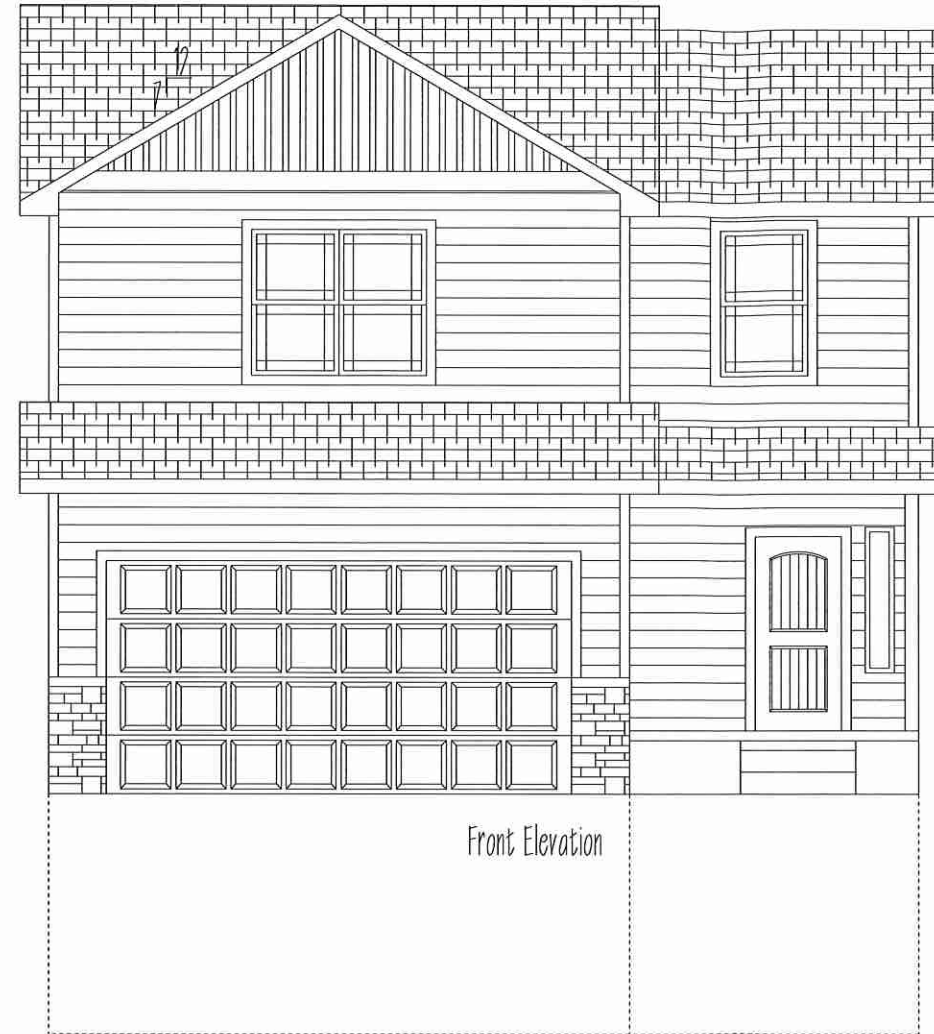

# Brookhaven

## Elevation 3

Rear Elevation

Left Elevation

Right Elevation

Asheville Homes

SCALE - 1/4" = 1'

553 SF FIRST FLOOR  
850 SF SECOND FLOOR  
1403 SF TOTAL

DRAWN BY