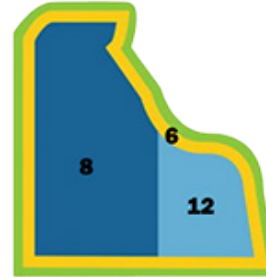

NEW! **Ag Leader[™] SureSpeed**

There are years that narrow planting windows force farmers to decide whether they plant faster and sacrifice seed placement or to drag out the season but place seeds optimally. We say “why choose?” with the introduction of SureSpeed, available for spring 2021 corn and soybean planting.

Perfect Spacing

SureSpeed accurately places seed at 12 mph, but also at speeds much slower. Perfect planting is a priority, speed is an added bonus.

Aftermarket Solution

With solutions for various makes and models of box hopper and bulk fill planters, the system was designed to give your planter high accuracy at high speeds.

Singulation & Spacing

Unique meter design and controlled transfer of seeds from meter to delivery device maximizes singulation and ensures perfect spacing at speeds up to 12 mph.

Performance

The flighted delivery belt matches ground speed and has the lowest release point in the industry for consistent spacing at any speed.