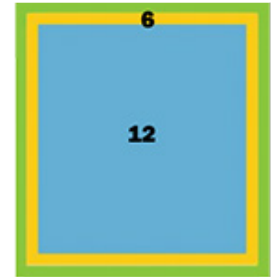

Perfect Spacing

SureSpeed accurately places seed at 12 mph, but also at speeds much slower. Perfect planting is a priority, speed is an added bonus.

Aftermarket Solution

With solutions for various makes and models of box hopper and bulk fill planters, the system was designed to give your planter high accuracy at high speeds.

Singulation & Spacing

Unique meter design and controlled transfer of seeds from meter to delivery device maximizes singulation and ensures perfect spacing at speeds up to 12 mph.

Performance

The flighted delivery belt matches ground speed and has the lowest release point in the industry for consistent spacing at any speed.