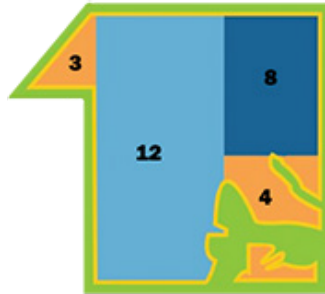

NEW! **Ag Leader[™] SureSpeed**

There are years that narrow planting windows force farmers to decide whether they plant faster and sacrifice seed placement or to drag out the season but place seeds optimally. We say “why choose?” with the introduction of SureSpeed, available for spring 2021 corn and soybean planting.

Perfect Spacing

SureSpeed accurately places seed at 12 mph, but also at speeds much slower. Perfect planting is a priority, speed is an added bonus.

Aftermarket Solution

With solutions for various makes and models of box hopper and bulk fill planters, the system was designed to give your planter high accuracy at high speeds.

Singulation & Spacing

Unique meter design and controlled transfer of seeds from meter to delivery device maximizes singulation and ensures perfect spacing at speeds up to 12 mph.

Performance

The flighted delivery belt matches ground speed and has the lowest release point in the industry for consistent spacing at any speed.