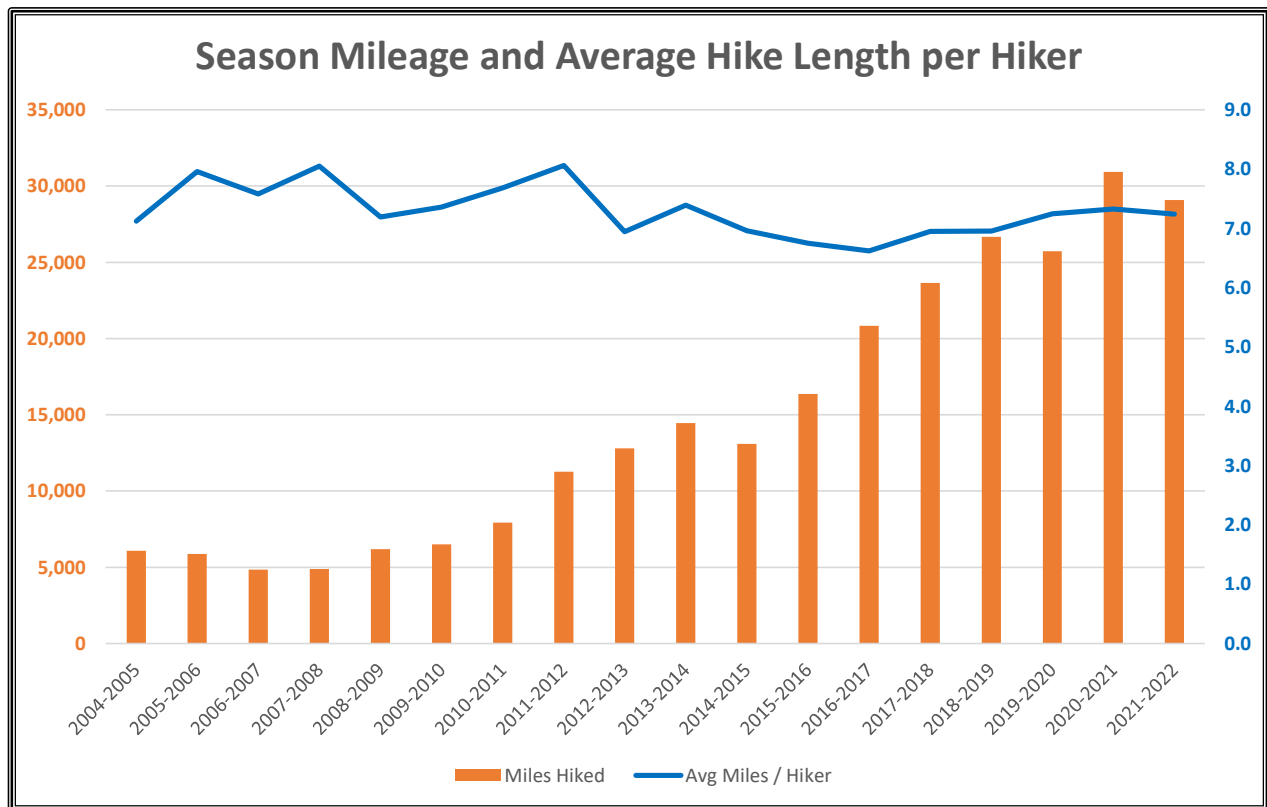

PebbleCreek Hiking Club

Club Achievements

Through September 4th, 2022

Total Club Miles Hiked by Season				Rank
Season	Miles Hiked	# Of Hikers	Avg Miles / Hiker	
2004-2005	6,096.0	856	7.12	15
2005-2006	5,883.5	739	7.96	16
2006-2007	4,845.9	639	7.58	18
2007-2008	4,886.2	607	8.05	17
2008-2009	6,185.9	860	7.19	14
2009-2010	6,514.1	885	7.36	13
2010-2011	7,942.0	1,033	7.69	12
2011-2012	11,256.3	1,396	8.06	11
2012-2013	12,790.8	1,842	6.94	10
2013-2014	14,458.8	1,956	7.39	8
2014-2015	13,084.0	1,880	6.96	9
2015-2016	16,366.9	2,425	6.75	7
2016-2017	20,847.4	3,148	6.62	6
2017-2018	23,653.7	3,403	6.95	5
2018-2019	26,678.0	3,837	6.95	3
2019-2020	25,732.2	3,553	7.24	4
2020-2021	30,922.7	4,220	7.33	1
2021-2022	29,071.6	4,016	7.24	2
Grand Totals >	267,216.1	37,295	7.16	