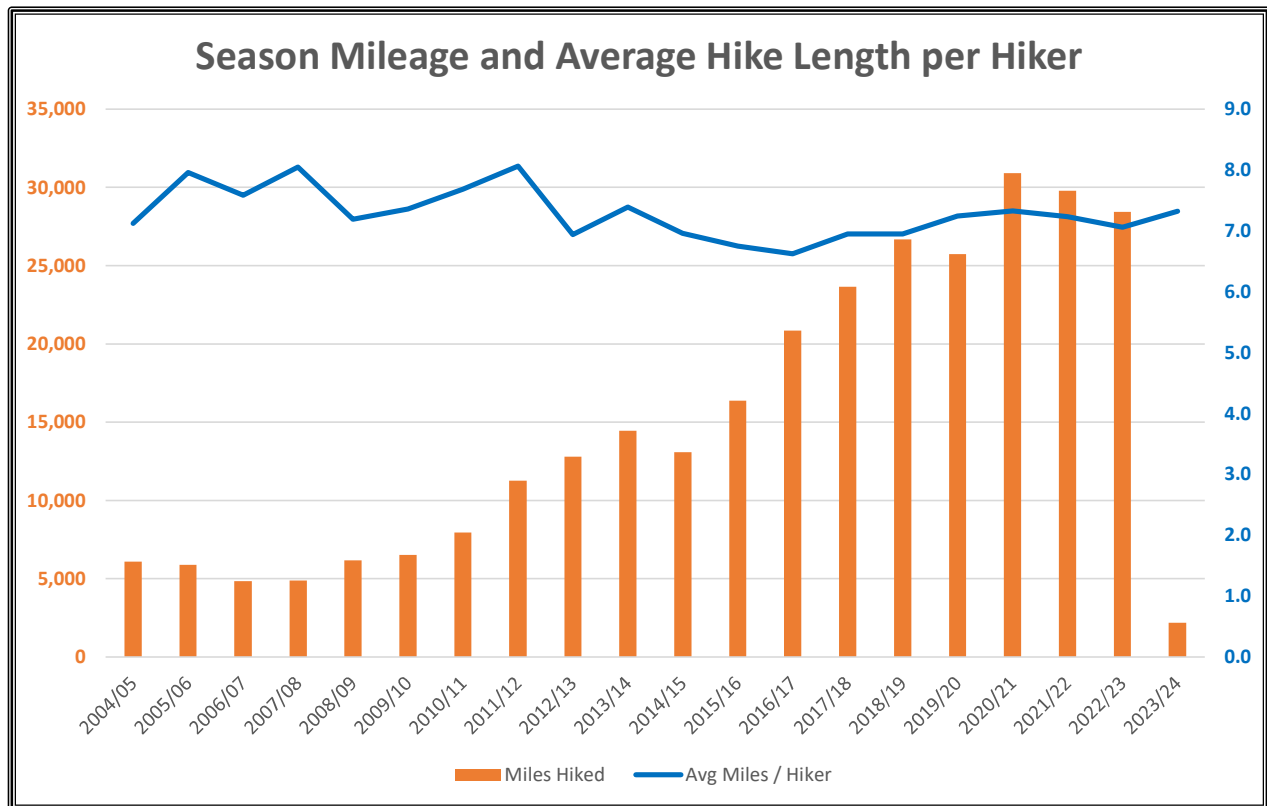

PebbleCreek Hiking Club

Club Achievements

Through October 22, 2023

Total Club Miles Hiked by Season					Rank
Season	Years	Miles Hiked	# Of Hikers	Avg Miles / Hiker	
1	2004/05	6,096.0	856	7.12	16
2	2005/06	5,883.5	739	7.96	17
3	2006/07	4,845.9	639	7.58	19
4	2007/08	4,886.2	607	8.05	18
5	2008/09	6,185.9	860	7.19	15
6	2009/10	6,514.1	885	7.36	14
7	2010/11	7,942.0	1,033	7.69	13
8	2011/12	11,256.3	1,396	8.06	12
9	2012/13	12,802.9	1,845	6.94	11
10	2013/14	14,458.8	1,956	7.39	9
11	2014/15	13,084.0	1,880	6.96	10
12	2015/16	16,366.9	2,425	6.75	8
13	2016/17	20,847.4	3,148	6.62	7
14	2017/18	23,653.7	3,403	6.95	6
15	2018/19	26,678.0	3,837	6.95	4
16	2019/20	25,732.2	3,553	7.24	5
17	2020/21	30,922.7	4,220	7.33	1
18	2021/22	29,779.4	4,116	7.24	2
19	2022/23	28,431.3	4,025	7.06	3
20	2023/24	2,189.1	299	7.32	20
Grand Totals >		298,556.3	41,722	7.16