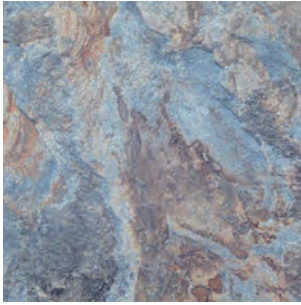

LANDSCAPE PORCELAIN PAVERS

African Slate

Anthracite

Autumn Bronze

Basaltino

Belgium Sky

Bluestone Dark

Bluestone Light

Copper Slate

Cosmic Grey

Cosmic Ivory

Country Silver

Earth Core Grey

Fossil Crema

Fossil Black

Fossil Sky

Mountain White

Mustang Blue

Quartz Light Grey

Fossil Grey

Lime Stone Grey

Mastang Black

Rocks Forever Inc INDIA

■ ■ A Rocks Forever Initiative