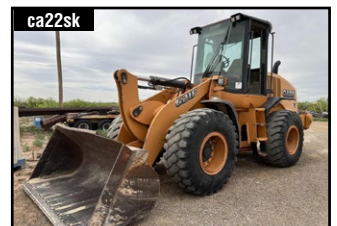

ca23qp

2013 HSI SWAB RIG
SWAB RIG

ca23kr

FRANKS 1287/160 DDHT
102/215 MAST,
**COMPLETE REFURB 2021 CAT

ca22sq

**2009 INTERNATIONAL
WORKSTAR 7500**
National Crane

ca23kq

FRANKS 104' MAST
UNUSED SINCE REFURB 2021

ca23md

2006 AMKIN DCT150V Stk# 14888,
RECONDITIONED 2012, COILED
TUBING UNIT 1 1/2" 18,000FT, POW-

ca23ue

1998 WABASH TRAILER MTD MUD
SYSTEM W/ 8'W X 4'H X 23'L 130
BBL OPEN TOP MUD TANK W/

ca23qn

2019 FORD F550
MECHANIC TRUCK, Stk# 14551

ca23qo

2019 FORD F150
50 PLUS FORD PICKUPS
Stk# 14552

ca22so

CONTINENTAL EMSCO DB550 DU-
PLEX PUMP P/B: V-12 DIESEL EN-
GINE W/ PULSATION DAMPENER

ca22rt

2013 CASE 580SN
Stk# 14818, 3,047 Hrs.,
S/N: JJGN58SNVDC585096

ca22ru

2005 DEERE 410G Stk# 14753, S/N:
T0410GX946009, SHUTTLE SHIFT
TRANSMISSION, 4 CYL. DIESEL

ca22sk

CASE 621F Stk# 14764, 2,506
Hrs., S/N: NEF221691, FOUR SPD
SHUTTLE SHIFT. TRANSMISSION

ca22sb

2012 MACK GRANITE GU713
DIESEL, 15 SPD. CHELSEA PTO,
292"WB, Stk# 14841