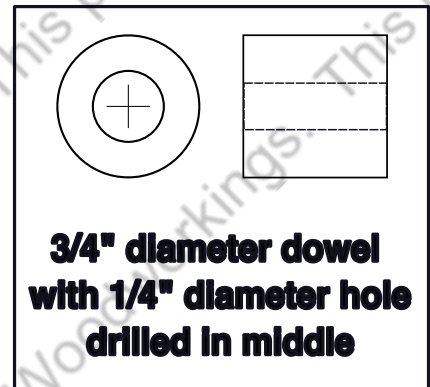

Acutabovewoodworkings
Balloon Racer
<https://acutabovewoodworkings.com>

**3/4" diameter dowel
with 1/4" diameter hole
drilled in middle**