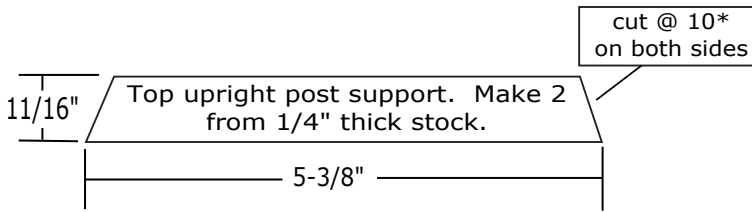

Acutabovewoodworkings
Garden Swing Decoration
www.acutabovewoodworkings.com

PLEASE NOTE THAT THIS DRAWING IS NOT TO SCALE. SOME MEASUREMENTS MAY NEED TO BE ADJUSTED.

Chair seat slats are spaced @ 3/8" apart from each other.

Chair back rest slats are spaced 5/8" apart from each other.

For full instructions and the video tutorial, please visit https://youtu.be/Gr0D_JURwCY

PLEASE NOTE THAT THIS DRAWING IS NOT TO SCALE. SOME MEASUREMENTS MAY NEED TO BE ADJUSTED.