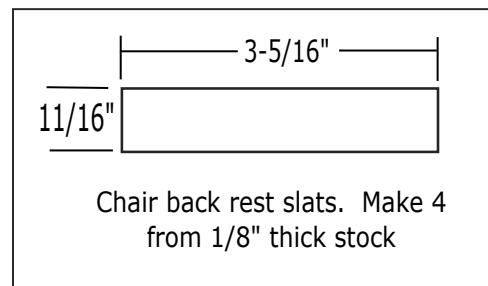

Acutabovewoodworkings
Garden Swing Decoration
www.acutabovewoodworkings.com

PLEASE NOTE THAT THIS DRAWING IS NOT TO SCALE. SOME MEASUREMENTS MAY NEED TO BE ADJUSTED.

Chair seat slats are spaced @ 3/8" apart from each other.

Chair back rest slats are spaced 5/8" apart from each other.

For full instructions and the video tutorial, please visit https://youtu.be/Gr0D_JURwCY

PLEASE NOTE THAT THIS DRAWING IS NOT TO SCALE. SOME MEASUREMENTS MAY NEED TO BE ADJUSTED.