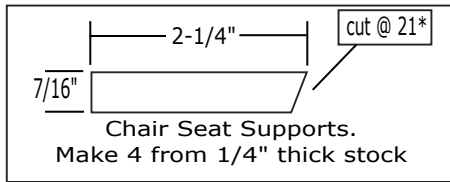

Acutabovewoodworkings
Garden Swing Decoration
www.acutabovewoodworkings.com

PLEASE NOTE THAT THIS DRAWING IS NOT TO SCALE. SOME MEASUREMENTS MAY NEED TO BE ADJUSTED.

Chair seat slats are spaced @ 3/8" apart from each other.

Chair back rest slats are spaced 5/8" apart from each other.

For full instructions and the video tutorial, please visit https://youtu.be/Gr0D_JURwCY

PLEASE NOTE THAT THIS DRAWING IS NOT TO SCALE. SOME MEASUREMENTS MAY NEED TO BE ADJUSTED.