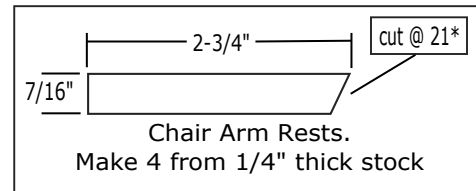

Acutabovewoodworkings
Garden Swing Decoration
www.acutabovewoodworkings.com

PLEASE NOTE THAT THIS DRAWING IS NOT TO SCALE. SOME MEASUREMENTS MAY NEED TO BE ADJUSTED.

Chair seat slats are spaced @ 3/8" apart from each other.

Chair back rest slats are spaced 5/8" apart from each other.

For full instructions and the video tutorial, please visit https://youtu.be/Gr0D_JURwCY

PLEASE NOTE THAT THIS DRAWING IS NOT TO SCALE. SOME MEASUREMENTS MAY NEED TO BE ADJUSTED.