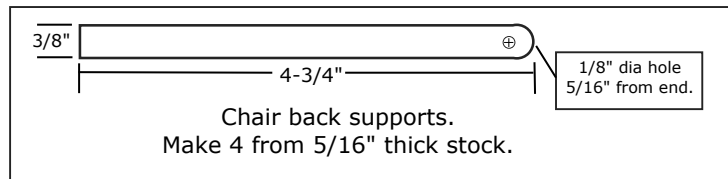

Acutabovewoodworkings
Garden Swing Decoration
www.acutabovewoodworkings.com

PLEASE NOTE THAT THIS DRAWING IS NOT TO SCALE. SOME MEASUREMENTS MAY NEED TO BE ADJUSTED.

Chair seat slats are spaced @ 3/8" apart from each other.

Chair back rest slats are spaced 5/8" apart from each other.

For full instructions and the video tutorial, please visit https://youtu.be/Gr0D_JURwCY

PLEASE NOTE THAT THIS DRAWING IS NOT TO SCALE. SOME MEASUREMENTS MAY NEED TO BE ADJUSTED.