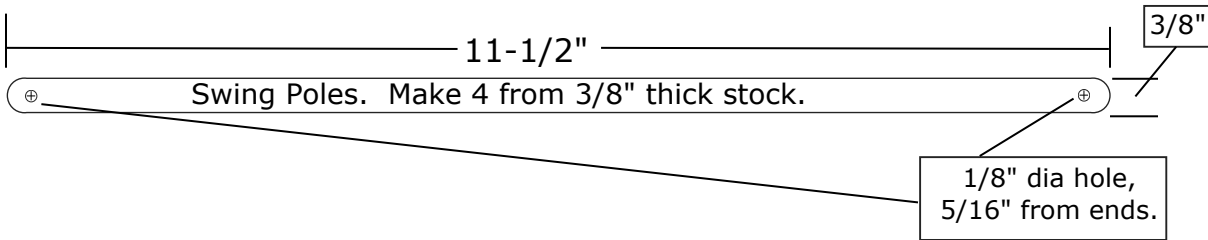

Acutabovewoodworkings
Garden Swing Decoration
www.acutabovewoodworkings.com

PLEASE NOTE THAT THIS DRAWING IS NOT TO SCALE. SOME MEASUREMENTS MAY NEED TO BE ADJUSTED.

Chair seat slats are spaced @ 3/8" apart from each other.

Chair back rest slats are spaced 5/8" apart from each other.

For full instructions and the video tutorial, please visit https://youtu.be/Gr0D_JURwCY

PLEASE NOTE THAT THIS DRAWING IS NOT TO SCALE. SOME MEASUREMENTS MAY NEED TO BE ADJUSTED.