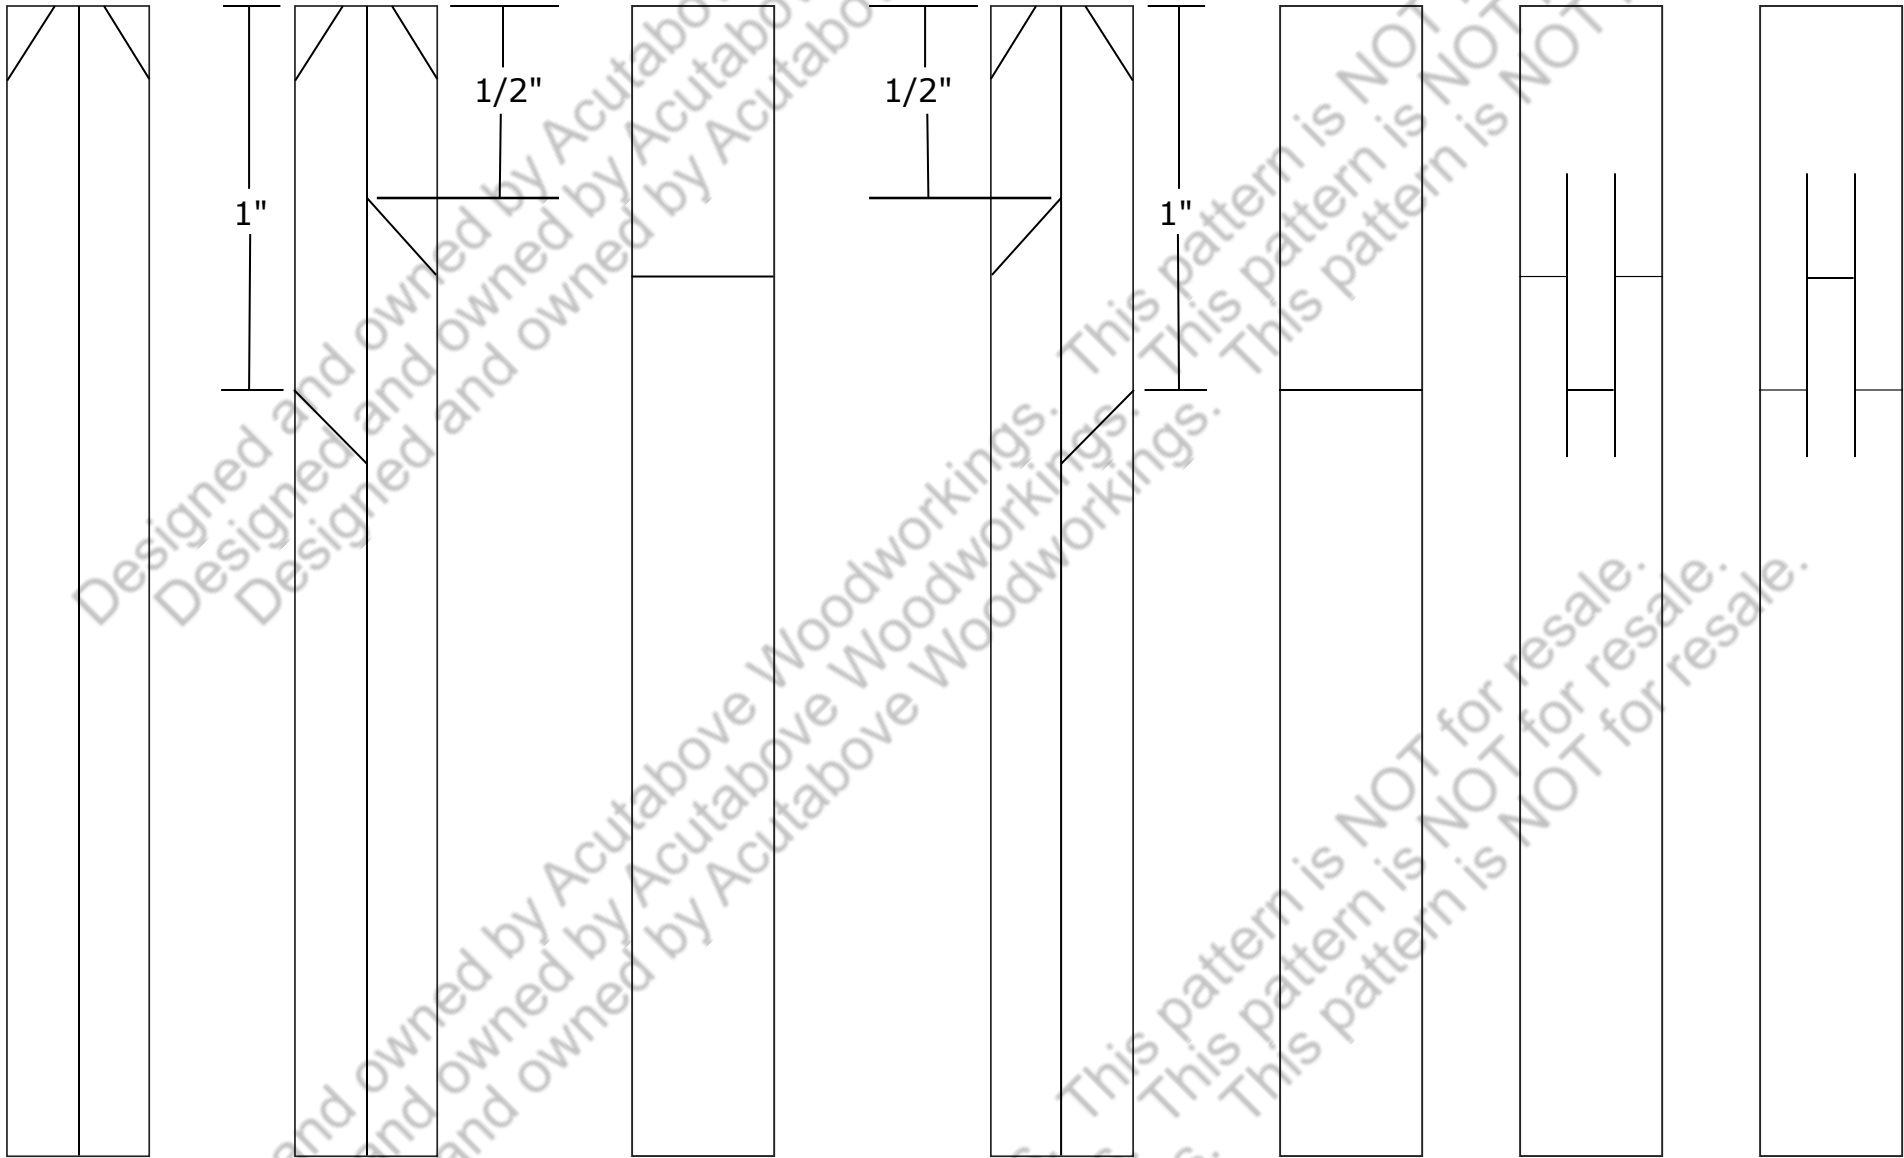

Acutabove Woodworkings' Carved Pliers Layout Drawing

Top and
Bottom

Top

Right

Bottom

Left

Right

Left

Carving blanks for this project will measure 3/8"X3/8"X3"